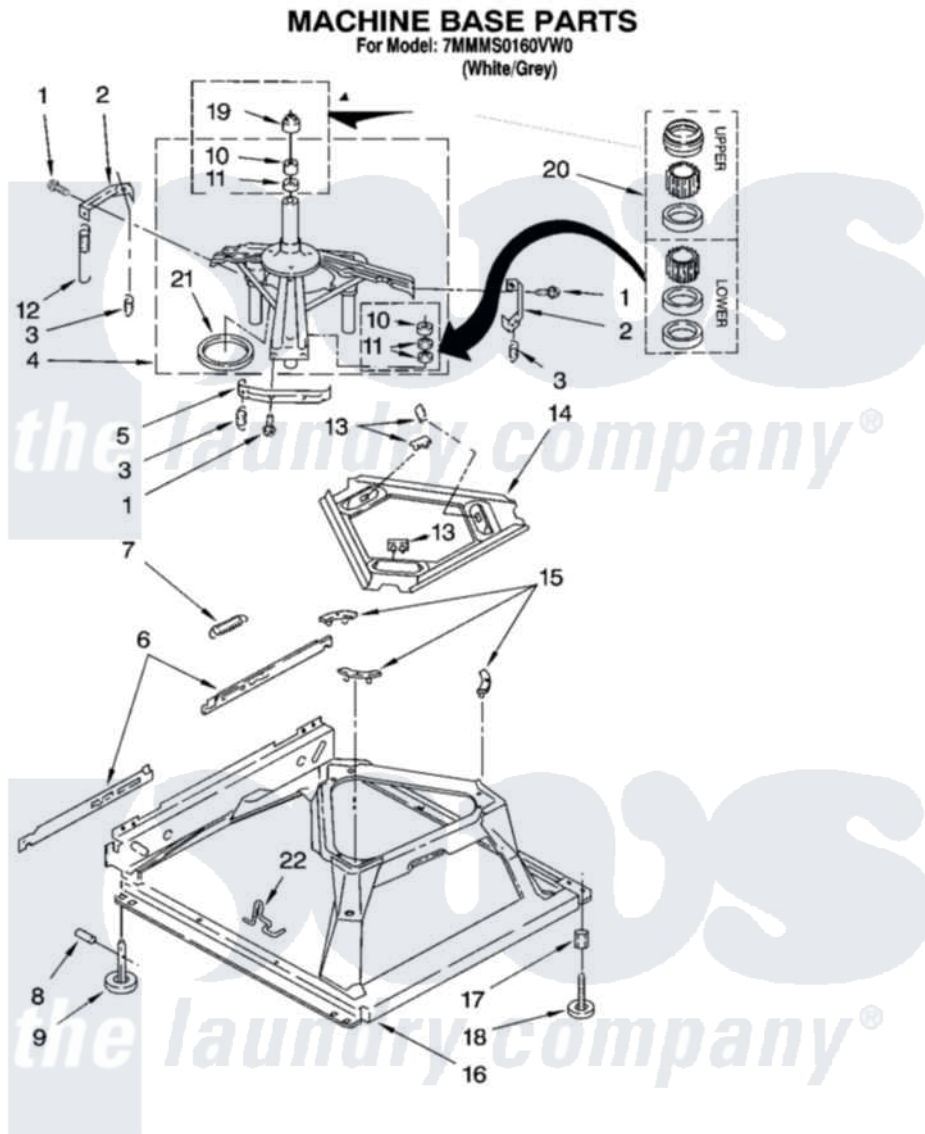

Maytag 7MMMS0160VW0 05 - MACHINE BASE PARTS

8

W10184862

Maytag [Residential Maytag 7MMMS0160VW0 Washer Parts](#) Parts Diagram 05 - MACHINE BASE PARTS
Click on the part number to view part

Item	Original Part Number	Replaced By	Status	Part Description
1	3400076			Screw, Bracket Mounting
2	64067			Bracket, Spring Outer
3	63907			Spring, Suspension
4	8575214	280184		Support
5	64065			Bracket, Spring Outer
6	63466			Link, Leveling Mechanism
7	62597	8316845		Spring
8	62837			Pin, Knurled
9	62596	285244		Feet-Leveling
10	8546455			Bearing, Centerpost
11	357409	359449		Seal, Agitator Shaft
12	388492	W10250667		Spring, Counterweight
13	62568	285219		Pad
14	3946509			Plate, Suspension
15	3363660	285744		Pad
16	3946512	285771		Base

17	3359452	Nut, Lock
18	W10001130	Foot, Leveling
19	8577376	Seal, Centerpost
20	285203	Centerpost Bearing Kit
21	63134	Ring, Sound Deadening
22	W10145155	Retainer, Suspension Spring