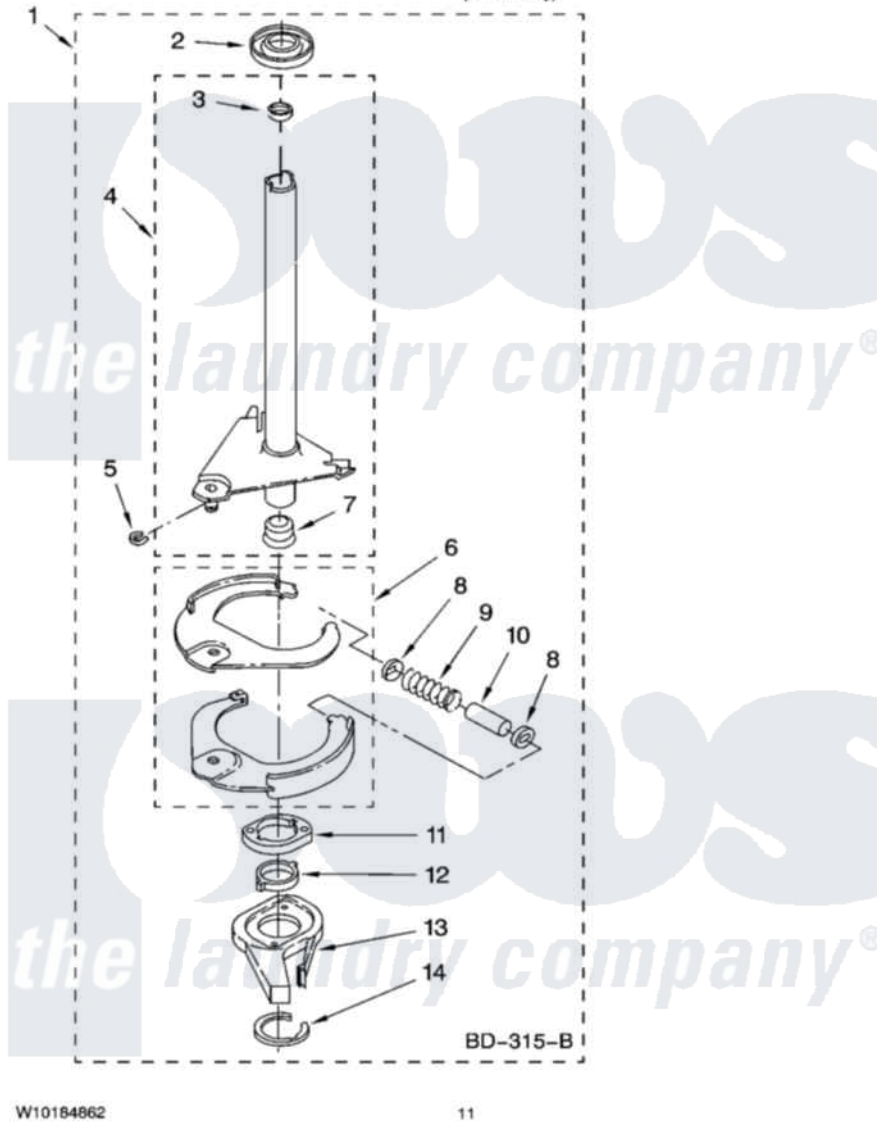

Maytag 7MMMS0160VW0 07 - BRAKE AND DRIVE TUBE PARTS

BRAKE AND DRIVE TUBE PARTS

For Model: 7MMMS0160VW0
(White/Grey)

W10184862

11

Maytag Residential Maytag 7MMMS0160VW0 Washer Parts Parts Diagram 07 - BRAKE AND DRIVE TUBE PARTS

Click on the part number to view part

Item	Original Part Number	Replaced By	Status	Part Description
1	388952	285792		Basketdrive
2	62658			Ring, Thrust
3	356427			Seal, Spin Pinion
4	64027	64208		Tube-Spin
5	64035	W10083190		Ring, Retaining
6	64232	285438		Shoe-Brake
7	62703	8546462		"T" Bearing, Spin Tube
8	3353956	285658		Sleeve
9	387806		Not Available	Spring, Brake
10	3355360	285658		Sleeve
11	661516	8546461		Cam, Brake Release
12	63022			Sleeve, Cam
13	64194	285790		Lining
14	90368	W10083200		Ring, Retaining
	BLANK		Not Available	FOLLOWING PARTS NOT ILLUSTRATED
"	285208			Lubricant