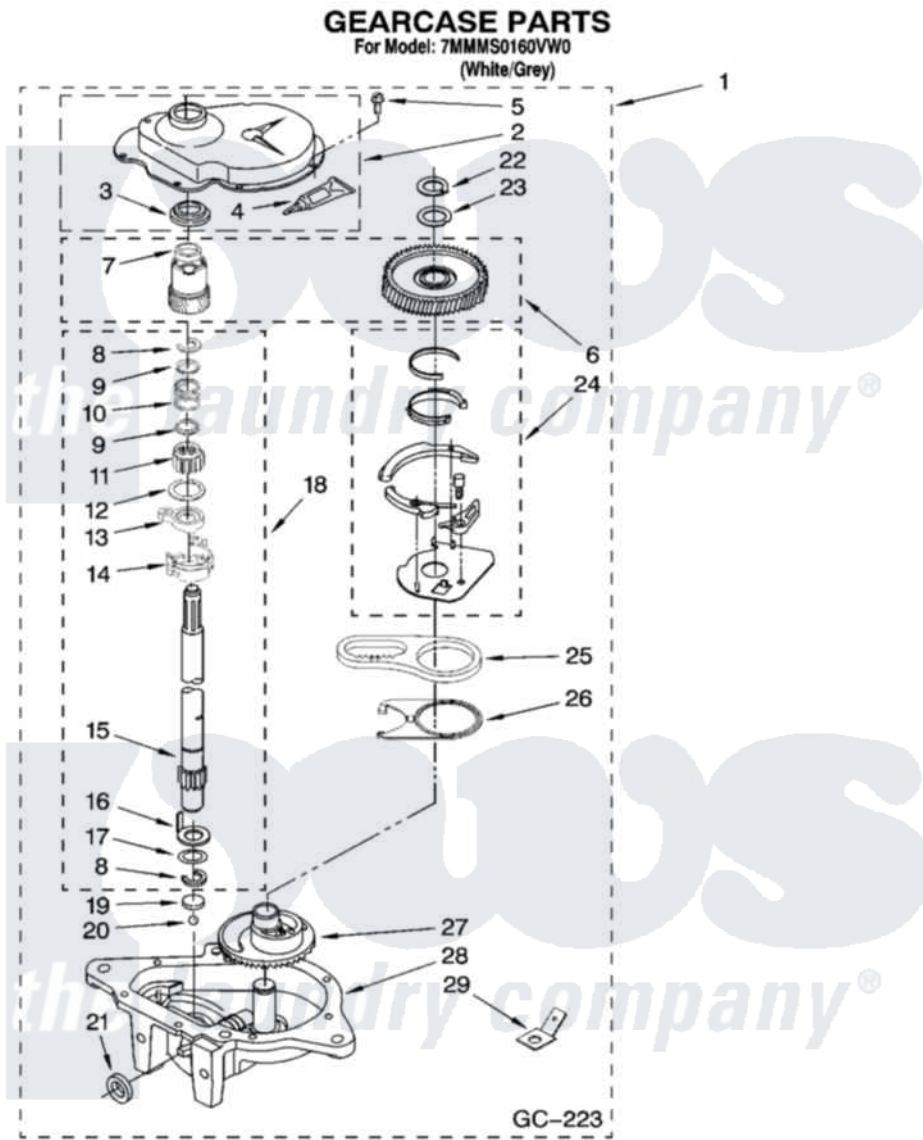

**Maytag 7MMMS0160VW0 08 - GEARCASE PARTS, OPTIONAL PARTS
(NOT INCLUDED)**

12

W10184862

Maytag Residential Maytag 7MMMS0160VW0 Washer Parts Parts Diagram 08 - GEARCASE PARTS, OPTIONAL PARTS (NOT INCLUDED)

[Click on the part number to view part](#)

Item	Original Part Number	Replaced By	Status	Part Description
1	W10155438	W10140307		Gearcase
2	285202			Cover, Gearcase
3	3349985			Seal, Gearcase Cover
4	285195			Sealer Sealer, Gasket
5	3351614			Screw, Gearcase Cover Mounting
6	W10172898			Spin Pinion And Gear Spin Kit
7	BLANK		Not Available	Seal, Spin Pinion (Not Serviceable Part of Item 6)
8	90369		Not Available	Ring, Retaining (2)
9	62677			Retainer, Spring
10	62676			Spring, Agitator
11	W10110245	285509		Shaft, Agitator
12	62619			Washer, Agitator Gear
13	62580	285206		Cam-Agitator

14	3976349	285206	Cam-Agitator
15	389231		Shaft, Agitator
16	62618		Washer, Cam Thrust
17	388815		Washer, Intermediate 1 3976263 Miscellaneous Parts Bag 2 3976300 Washer, Inlet Hose 3 3366913 Clamp, Hose
18	389387		Shaft, Agitator
19	16018	285205	Bearing
20	85529	285205	Bearing
21	W10111745	285352	Seal Kit, Thrust Plug
22	3362552	285765	Ring-Retrn
23	285766		Washer Kit, Thrust
24	388253	999516	Shelf-Glas
25	8546456		Rack, Connecting
26	62621		Actuator, Shift
27	BLANK	Not Available	Gear-Main Drive (Not Serviced Separately)
28	BLANK	Not Available	Bottom & Pinion Gearcase (Not Serviced Separately)
29	3949116	Not Available	BLOCK TAB, TERMINAL
	72017		Paint, Touch-Up
"	350938		Paint, Pressurized Spray B
"	350930		Paint, Pressurized Spray B
"	799344		Paint, Touch-Up)
"	BLANK	Not Available	OIL
"	350572		Oil
"	BLANK	Not Available	LUBRICANT
"	285208		Lubricant
"	BLANK	Not Available	SEALER
"	285195		Sealer Sealer, Gasket
"	BLANK	Not Available	ACCESSORY PARTS
"	367031		Water System Parts
"	280129	280129A	Break-Sphn
"	280130	280130A	Adapter
"	280131	40922	Hose