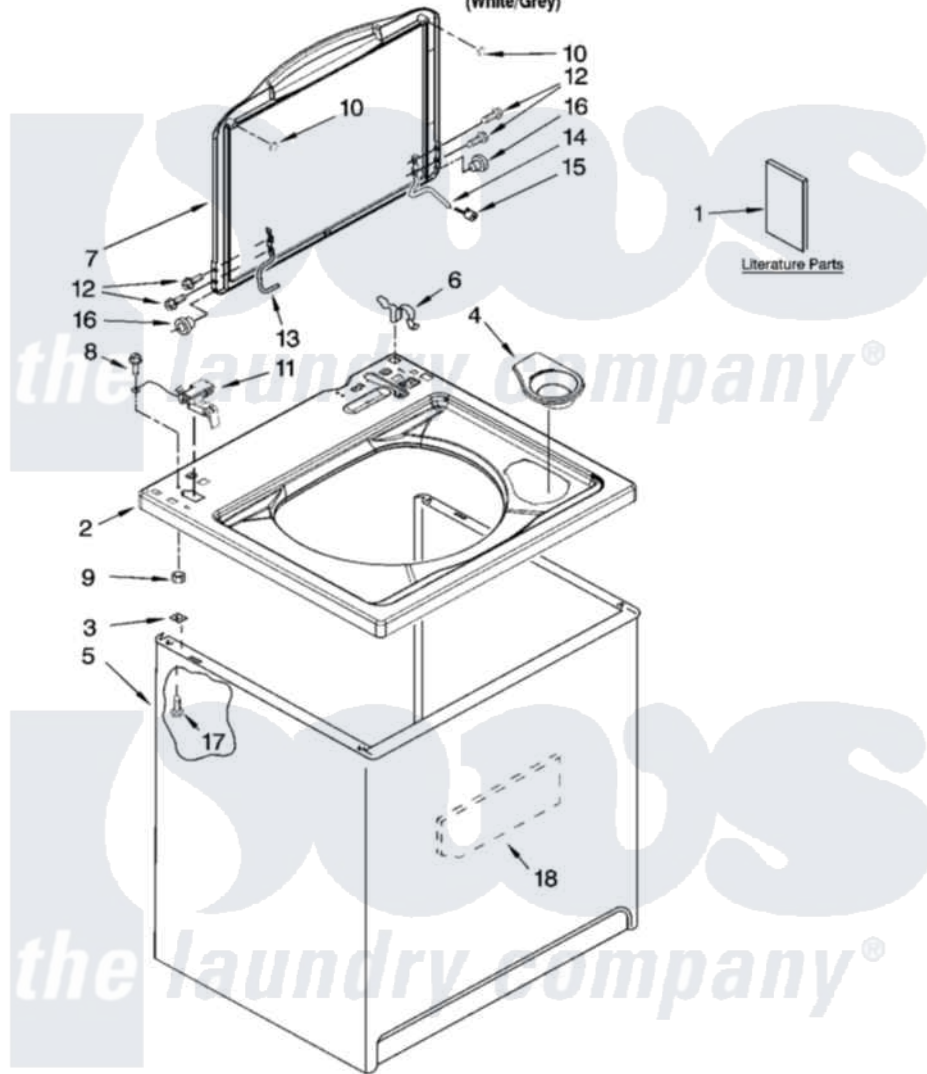

Maytag 7MMMS0200VW0 01 - TOP AND CABINET PARTS

MAYTAG®

TOP AND CABINET PARTS

For Model: 7MMMS0200VW0
(White/Grey)

AUTOMATIC
WASHER

10-08 Litho in U.S.A. (dtd) (psw)

1

Part No. W10236665 Rev. A

Maytag [Residential Maytag 7MMMS0200VW0 Washer Parts](#) Parts Diagram 01 - TOP AND CABINET PARTS

[Click on the part number to view part](#)

Item	Original Part Number	Replaced By	Status	Part Description
1	W10213649		Not Available	Feature Sheet
"	W10213639		Not Available	Use & Care Guide
"	W10214804		Not Available	Energy Guide (Mexico)
"	W10153876		Not Available	Wiring Diagram
2	8543488			Top
3	62750			Spacer, Cabinet To Top (4)
4	8565967			Dispenser, Bleach
5	63424			Cabinet
6	62780			Clip, Top And Cabinet And Rear Panel
7	W10168897			Lid Assembly
8	3351614			Screw, Gearcase Cover Mounting
9	8533959	680762		Nut
10	W10181289			Bumper, Lid
11	8318084			Switch, Lid
12	W10119828			Screw, Lid Hinge Mounting

13	8559336	W10225136	Hinge 7 Pad Assembly
14	54583		Hinge, Lid
15	19119		Bumper, Lid Hinge
16	8319539		Bearing, Lid Hinge
17	3390631		Screw, 10-16 X 3/8
18	W10177046		Cabinet - Damper, Sound