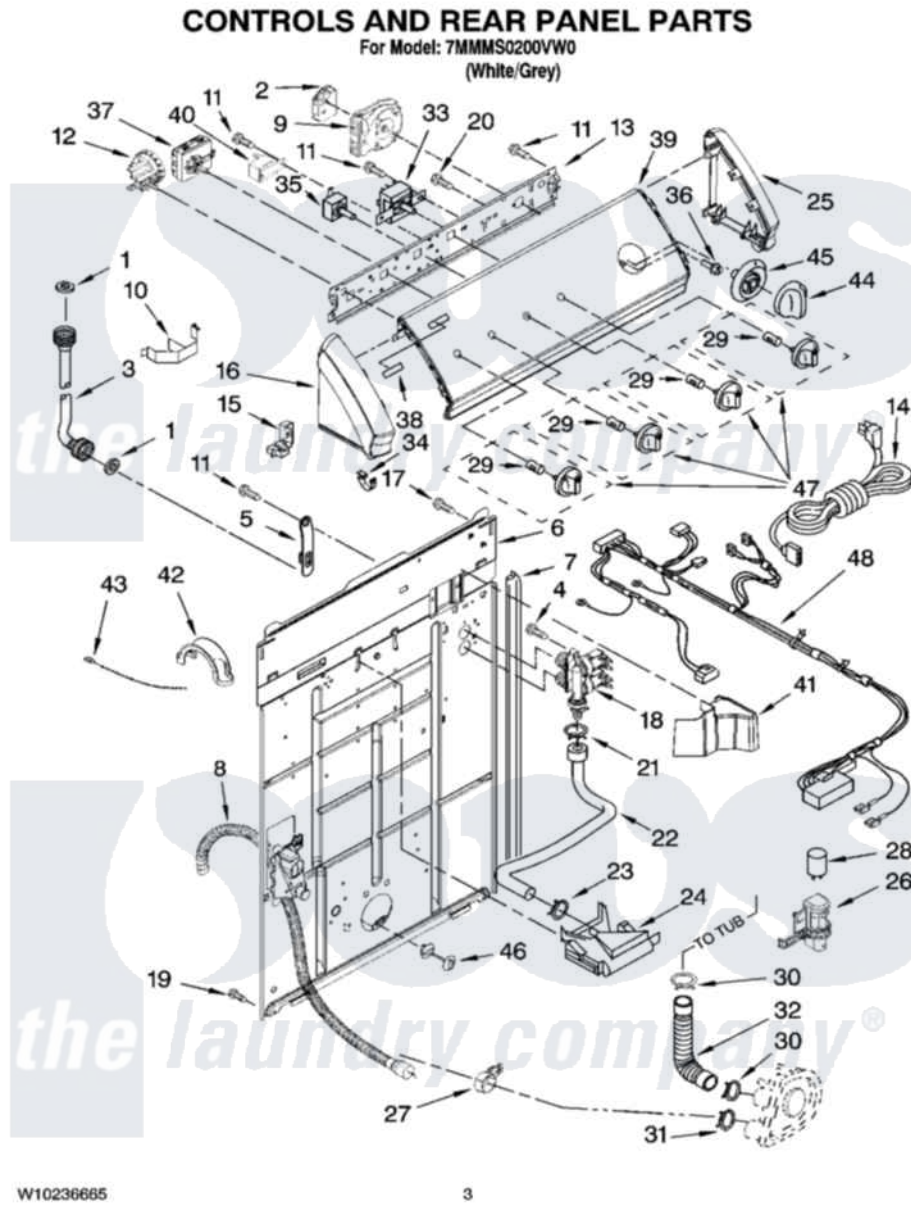

Maytag 7MMMS0200VW0 02 - CONTROLS AND REAR PANEL PARTS

Maytag Residential Maytag 7MMMS0200VW0 Washer Parts Parts Diagram 02 - CONTROLS AND REAR PANEL PARTS

Click on the part number to view part

Item	Original Part Number	Replaced By	Status	Part Description
1	3976300	16123		Washer Inlet-Hose Miscellaneous Parts Must be Ordered Separately.
2	8578411			Circuit Board, Agitation Delay
3	W10194210	89503		Hose-Inlet
"	W10196191	89503		Hose-Inlet
4	9740848			Screw, Mixing Valve Mounting
5	8568314			Strap, Console
6	W10194451			Panel, Rear
7	62747			Pad, Rear Panel
8	W10189267			Drain Hose Assembly
9	8577787			Timer, Control
10	8055003			Clip, Harness And Pressure Switch
11	90767			Screw, 8A X 3/8 HeX Washer Head Tapping
12	8577843	W10337781		Switch-WL

13	8559504	W10392396	Bracket
14	W10115689		Cord, Power
15	3952821	285777	Relief-Str
16	8559502		Cap, End
17	3351614		Screw, Gearcase Cover Mounting
18	3979347	3979346	Valve, Water Inlet And Thermistor Assembly
19	62863	3390631	Screw, 10-16 X 3/8
20	3400073		Screw, Ground
21	301958	596669	Clamp, Manifold
22	8317974	8317926	Hose, Vacuum Break
23	370450	596669	Clamp, Manifold
24	387606	3360977	Break-Vac
25	8559501		Cap, End
26	8318046		Clip, Capacitor
27	8541668		Clamp, Hose
28	8572717		Capacitor, Motor Start
29	8536939		Clip, Knob
30	3363366	616099	Clamp
31	8317496	285655	Clamp, Hose
32	3951449	285871	Hose
33	8578537		Switch, Rotary
34	8312709		Clip-Console
35	3950356		Switch, Rotary
36	3400818		Screw, Timer Mounting
37	W10142639		Switch, Water Temperature
38	W10203949		Medallion
39	W10208802		Panel, Console
40	694419		Mini-Buzzer
41	8314879		Shield, Inlet Valve
42	8577378		U-Bend, Drain Hose
43	3347868	W10339879	Tie, Cable
44	3956786		Knob, Timer
45	8559524		Dial, Timer
46	8519200		Support, Rear Panel
47	3956788		Knob, Control
48	W10152821		Harness, Wiring