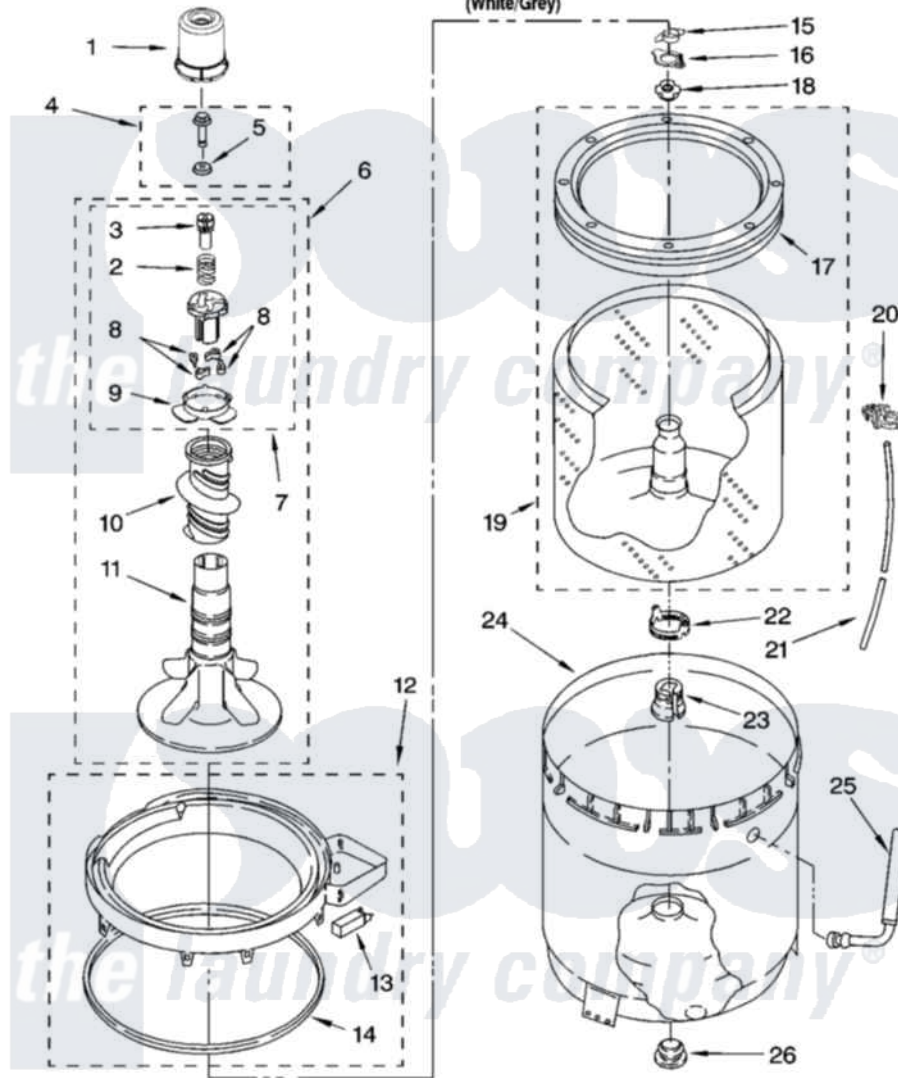

Maytag 7MMMS0200VW0 03 - AGITATOR, BASKET AND TUB PARTS

AGITATOR, BASKET AND TUB PARTS

For Model: 7MMMS0200VW0
(White/Grey)

W10236665

5

Maytag Residential Maytag 7MMMS0200VW0 Washer Parts Parts Diagram 03 - AGITATOR, BASKET AND TUB PARTS

Click on the part number to view part

Item	Original Part Number	Replaced By	Status	Part Description
1	8528278			Dispenser, Fabric Softener
2	3946997			Spring, Compression
3	8533540			Retainer, Spring
4	358237			Screw And Washer
5	3949550			Washer
6	8538246			Agitator
7	8537433			Cam, Driven
8	3366877	80040		Dog-Agitator
9	8055141			Bearing-Driven Cam
10	3946996			Auger, Agitator
11	3947517			Agitator
12	3954507	W10213410		Ring-Tub
13	8318246	W10213410		Ring-Tub
14	3359585	3976308		Gasket, Tub Ring
15	3354845			Clip, Agitator
16	8543666			Washer, Agitator

17	W10118233	W10006326	Balance Ring
18	W10116602		Nut, Spanner
19	8579546		Basket And Balance Ring
20	2219077		Clip, Pressure Switch Hose
21	3347780	353244	Hose, Pressure Switch
22	8577198		Filter, Lint
23	389140		Tub Block, Basket Drive
24	8283125		Tub
25	3948705		Hose, Bleach
26	383727		Gasket, Centerpodt