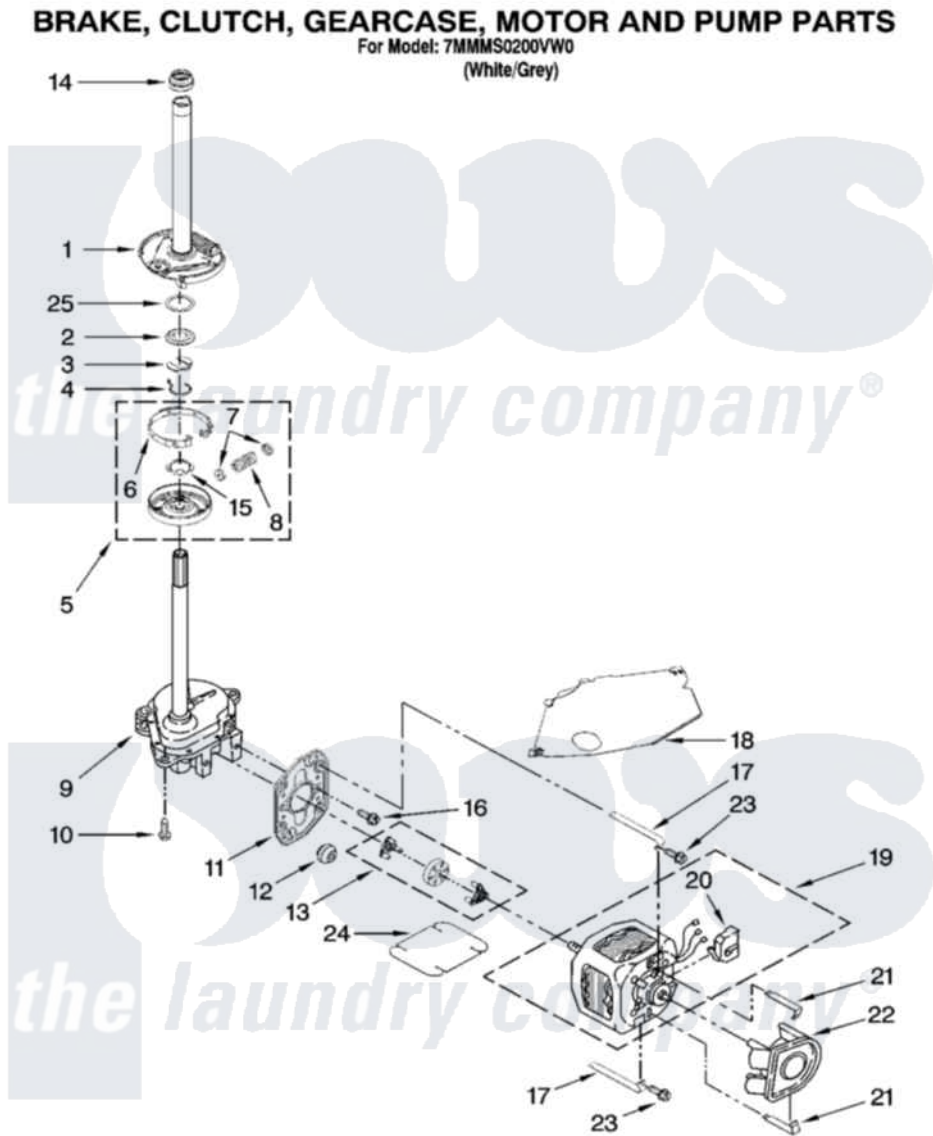

# Maytag 7MMMS0200VW0 04 - BRAKE, CLUTCH, GEARCASE, MOTOR AND PUMP PARTS

W10236685

7

Maytag [Residential Maytag 7MMMS0200VW0 Washer Parts](#) Parts Diagram 04 - BRAKE, CLUTCH, GEARCASE, MOTOR AND PUMP PARTS  
Click on the part number to view part

Item	Original Part Number	Replaced By	Status	Part Description
1	388952	<a href="#">285792</a>		Basketdrive
2	<a href="#">63292</a>			Washer, Spin Tube Thrust
3	62697	<a href="#">W10080230</a>		Ring, Spin Tube Support
4	63283	<a href="#">285353</a>		Ring
5	3951311	<a href="#">285785</a>		Clutch
6	3951308	<a href="#">285790</a>		Lining
7	<a href="#">62646</a>			Cap, Clutch Spring
8	<a href="#">3946792</a>			Spring And Damper Assembly
9	W10155438	<a href="#">W10140307</a>		Gearcase
10	3357334	<a href="#">3400516</a>		Screw Anti-Rattle
11	<a href="#">62611</a>			Plate, Motor Mount To Gearcase
12	<a href="#">62691</a>			Grommet, Motor
13	3978849	<a href="#">285852A</a>		Coupling
14	<a href="#">8577374</a>			Seal, Centerpost

15	<a href="#">3355454</a>		Clip, Main Drive
16	<a href="#">3400516</a>		Screw Anti-Rattle
17	<a href="#">W10086010</a>		Retainer, Motor
18	<a href="#">3362089</a>		Shield, Tub To Motor
19	8528157	<a href="#">661600</a>	Motor, Main Drive
20	<a href="#">3952056</a>		Switch, Main Drive Motor
21	<a href="#">8546127</a>		Retainer, Pump
22	<a href="#">3363394</a>		Pump
23	3387485	<a href="#">273556</a>	Screw, 10-16 X 5/8
24	<a href="#">8316060</a>		Shield, Tub To Motor
25	<a href="#">8578981</a>		Washer, Thrust