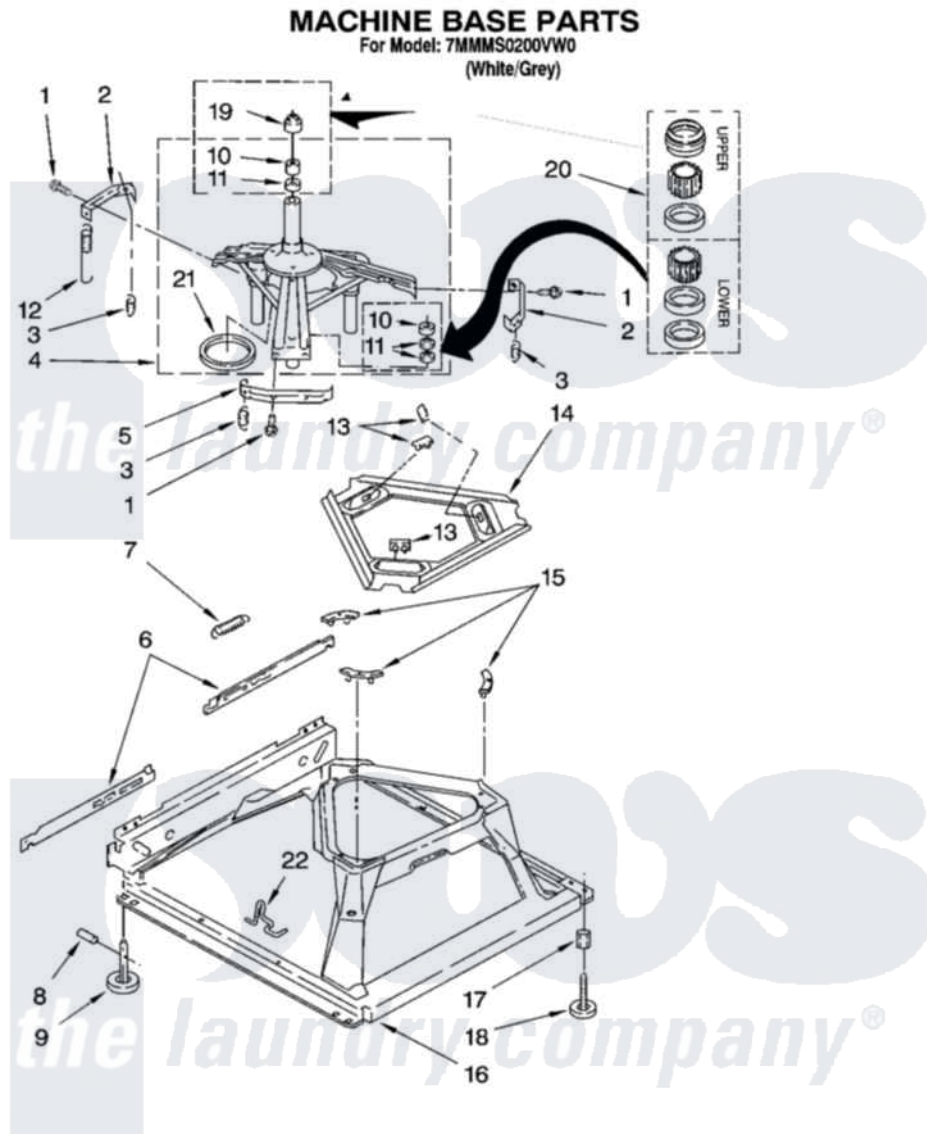

Maytag 7MMMS0200VW0 05 - MACHINE BASE PARTS

Maytag [Residential Maytag 7MMMS0200VW0 Washer Parts](#) Parts Diagram 05 - MACHINE BASE PARTS
Click on the part number to view part

Item	Original Part Number	Replaced By	Status	Part Description
1	3400076			Screw, Bracket Mounting
2	64067			Bracket, Spring Outer
3	63907			Spring, Suspension
4	8575214	280184		Support
5	64065			Bracket, Spring Outer
6	63466			Link, Leveling Mechanism
7	62597	8316845		Spring
8	62837			Pin, Knurled
9	62596	285244		Feet-Leveling
10	8546455			Bearing, Centerpost
11	357409	359449		Seal, Agitator Shaft
12	388492	W10250667		Spring, Counterweight
13	62568	285219		Pad
14	3946509			Plate, Suspension
15	3363660	285744		Pad
16	3946512	285771		Base

17	3359452	Nut, Lock
18	W10001130	Foot, Leveling
19	8577376	Seal, Centerpost
20	285203	Centerpost Bearing Kit
21	63134	Ring, Sound Deadening
22	W10145155	Retainer, Suspension Spring