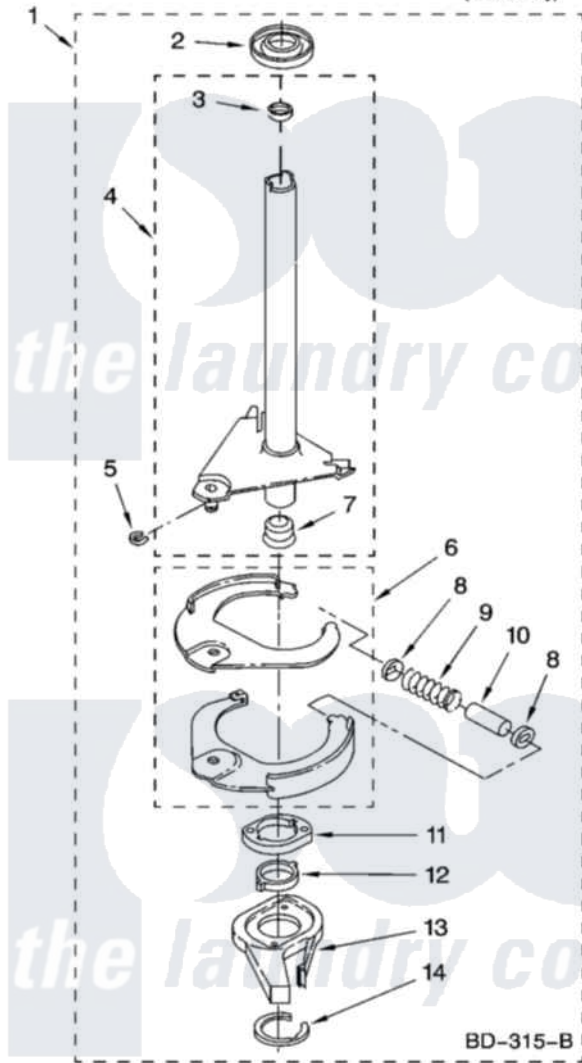

# Maytag 7MMMS0200VW0 07 - BRAKE AND DRIVE TUBE PARTS

## BRAKE AND DRIVE TUBE PARTS

For Model: 7MMMS0200VW0  
(White/Grey)

W10236665

11

Maytag Residential Maytag 7MMMS0200VW0 Washer Parts Parts Diagram 07 - BRAKE AND DRIVE TUBE PARTS

Click on the part number to view part

Item	Original Part Number	Replaced By	Status	Part Description
1	388952	<a href="#">285792</a>		Basketdrive
2	<a href="#">62658</a>			Ring, Thrust
3	<a href="#">356427</a>			Seal, Spin Pinion
4	64027	<a href="#">64208</a>		Tube-Spin
5	64035	<a href="#">W10083190</a>		Ring, Retaining
6	64232	<a href="#">285438</a>		Shoe-Brake
7	62703	<a href="#">8546462</a>		"T" Bearing, Spin Tube
8	3353956	<a href="#">285658</a>		Sleeve
9	387806		Not Available	Spring, Brake
10	3355360	<a href="#">285658</a>		Sleeve
11	661516	<a href="#">8546461</a>		Cam, Brake Release
12	<a href="#">63022</a>			Sleeve, Cam
13	64194	<a href="#">285790</a>		Lining
14	90368	<a href="#">W10083200</a>		Ring, Retaining
NI	BLANK		Not Available	FOLLOWING PARTS NOT ILLUSTRATED
"	<a href="#">285208</a>			Lubricant