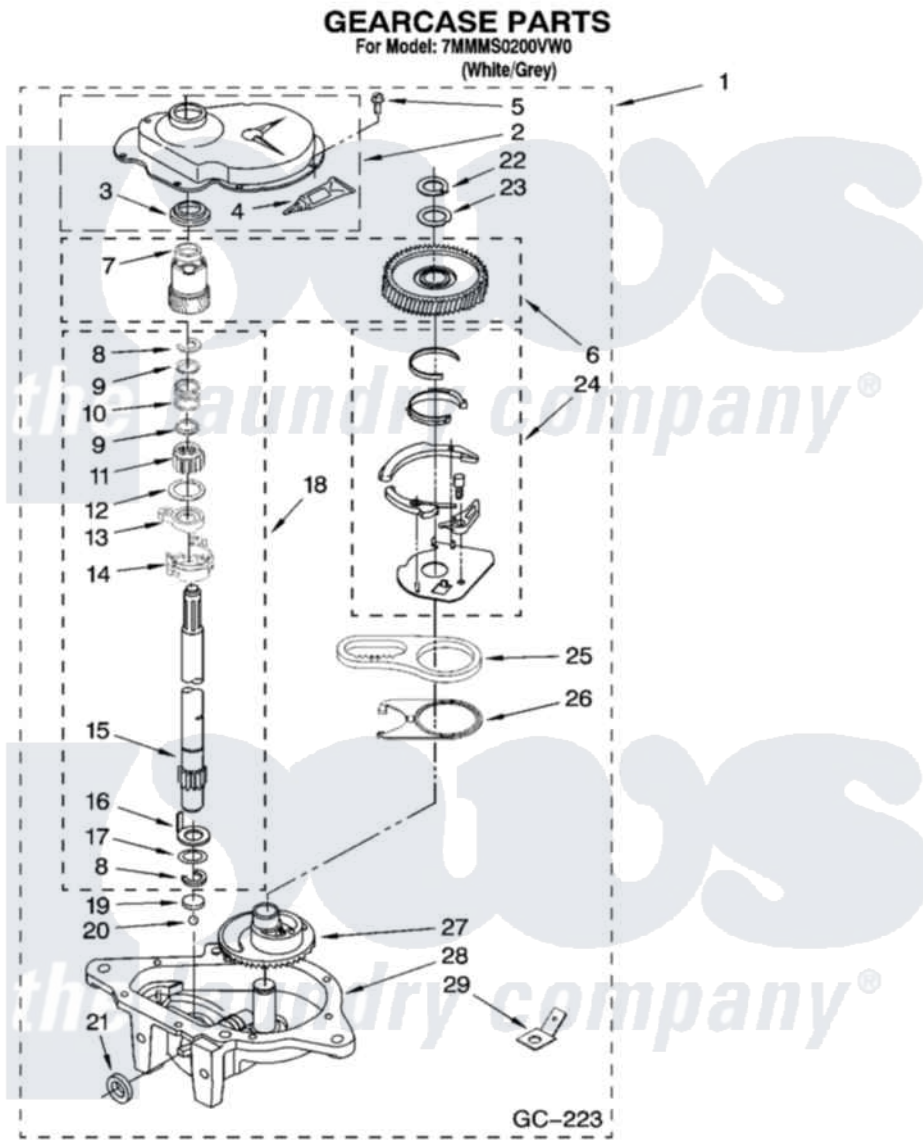

**Maytag 7MMMS0200VW0 08 - GEARCASE PARTS, OPTIONAL PARTS
(NOT INCLUDED)**

12

W10236865

Maytag Residential Maytag 7MMMS0200VW0 Washer Parts Parts Diagram 08 - GEARCASE PARTS, OPTIONAL PARTS (NOT INCLUDED)

[Click on the part number to view part](#)

Item	Original Part Number	Replaced By	Status	Part Description
1	W10155438	W10140307		Gearcase
2	285202			Cover, Gearcase
3	3349985			Seal, Gearcase Cover
4	285195			Sealer Sealer, Gasket
5	3351614			Screw, Gearcase Cover Mounting
6	W10172898			Spin Pinion And Gear Spin Kit
7	BLANK		Not Available	Seal, Spin Pinion (Not Serviceable Part of Item 6)
8	90369		Not Available	Ring, Retaining (2)
9	62677			Retainer, Spring
10	62676			Spring, Agitator
11	W10110245	285509		Shaft, Agitator
12	62619			Washer, Agitator Gear
13	62580	285206		Cam-Agitator

14	3976349	285206	Cam-Agitator
15	389231		Shaft, Agitator
16	62618		Washer, Cam Thrust
17	388815		Washer, Intermediate 1 3976263 Miscellaneous Parts Bag 2 3976300 Washer, Inlet Hose 3 3366913 Clamp, Hose
18	389387		Shaft, Agitator
19	16018	285205	Bearing
20	85529	285205	Bearing
21	W10111745	285352	Seal Kit, Thrust Plug
22	3362552	285765	Ring-Retrn
23	285766		Washer Kit, Thrust
24	388253	999516	Shelf-Glas
25	8546456		Rack, Connecting
26	62621		Actuator, Shift
27	BLANK		Not Available
28	BLANK		Not Available
29	3949116		Not Available
NI	72017		Paint, Touch-Up
"	350938		Paint, Pressurized Spray B
"	350930		Paint, Pressurized Spray B
"	799344		Paint, Touch-Up)
"	BLANK		Not Available
"	350572		Oil
"	BLANK		Not Available
"	285208		Lubricant
"	BLANK		Not Available
"	285195		Sealer Sealer, Gasket
"	BLANK		Not Available
"	367031		Water System Parts
"	280129	280129A	Break-Sphn
"	280130	280130A	Adapter
"	280131	40922	Hose