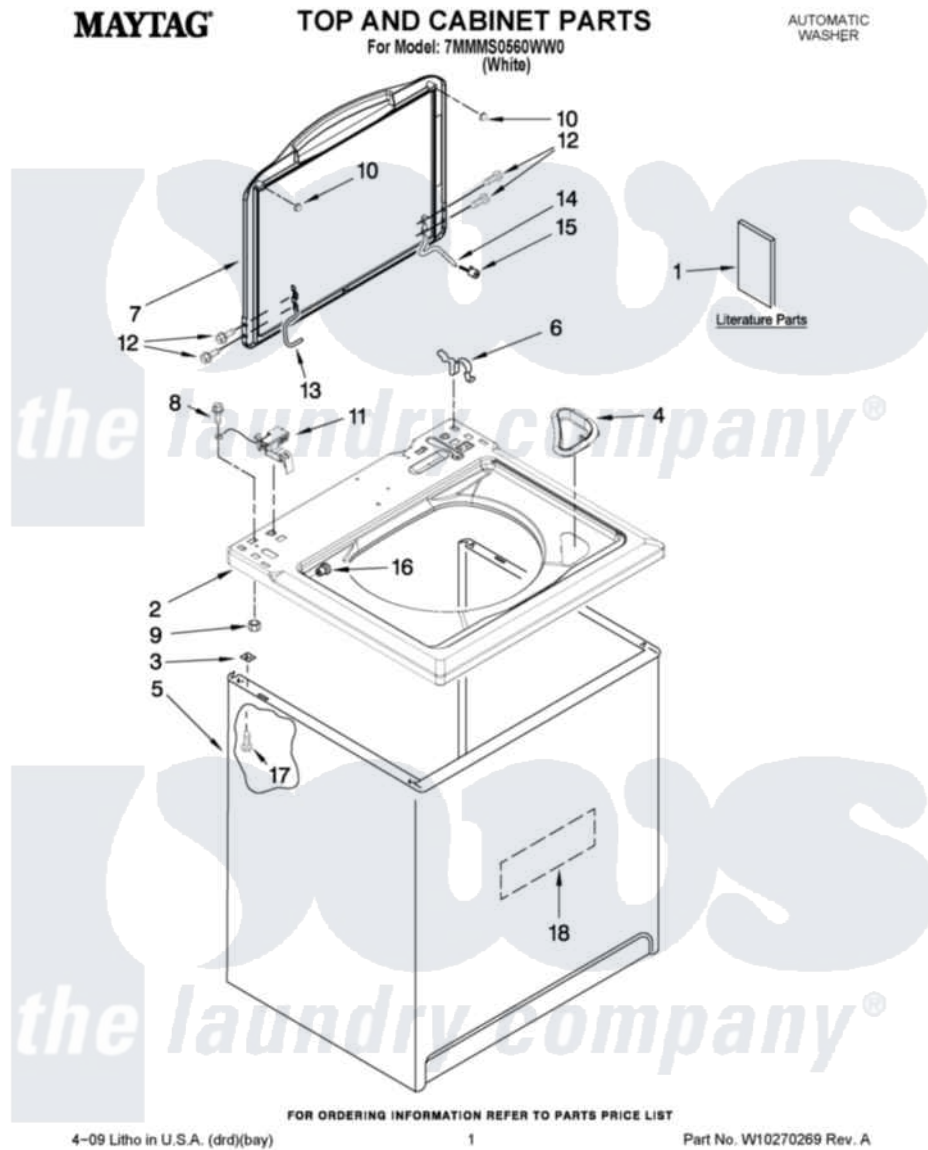

Maytag 7MMMS0560WW0 01 - TOP AND CABINET PARTS

Maytag [Residential Maytag 7MMMS0560WW0 Washer Parts](#) Parts Diagram 01 - TOP AND CABINET PARTS
Click on the part number to view part

Item	Original Part Number	Replaced By	Status	Part Description
1	W10245766		Not Available	FEATURE SHEET
"	W10155456		Not Available	Use & Care Guide
"	W10245263		Not Available	ENERGY GUIDE (MEXICO)
"	W10213426		Not Available	Wiring Diagram
2	W10194868			Top
3	62750			Spacer, Cabinet To Top (4)
4	W10192089			Dispenser, Bleach
5	63424			Cabinet
6	62780			Clip, Top And Cabinet And Rear Panel
7	W10168897			Lid Assembly
8	3351614			Screw, Gearcase Cover Mounting
9	8533959	680762		Nut
10	W10181289			Bumper, Lid
11	8318084			Switch, Lid
12	W10119828			Screw, Lid Hinge Mounting

13	8559336	W10225136	Hinge 7 Pad Assembly
14	54583		Hinge, Lid
15	19119		Bumper, Lid Hinge
16	8319539		Bearing, Lid Hinge
17	W10165554		Screw, 10-16 X 3/8
18	W10177046		Cabinet - Damper, Sound