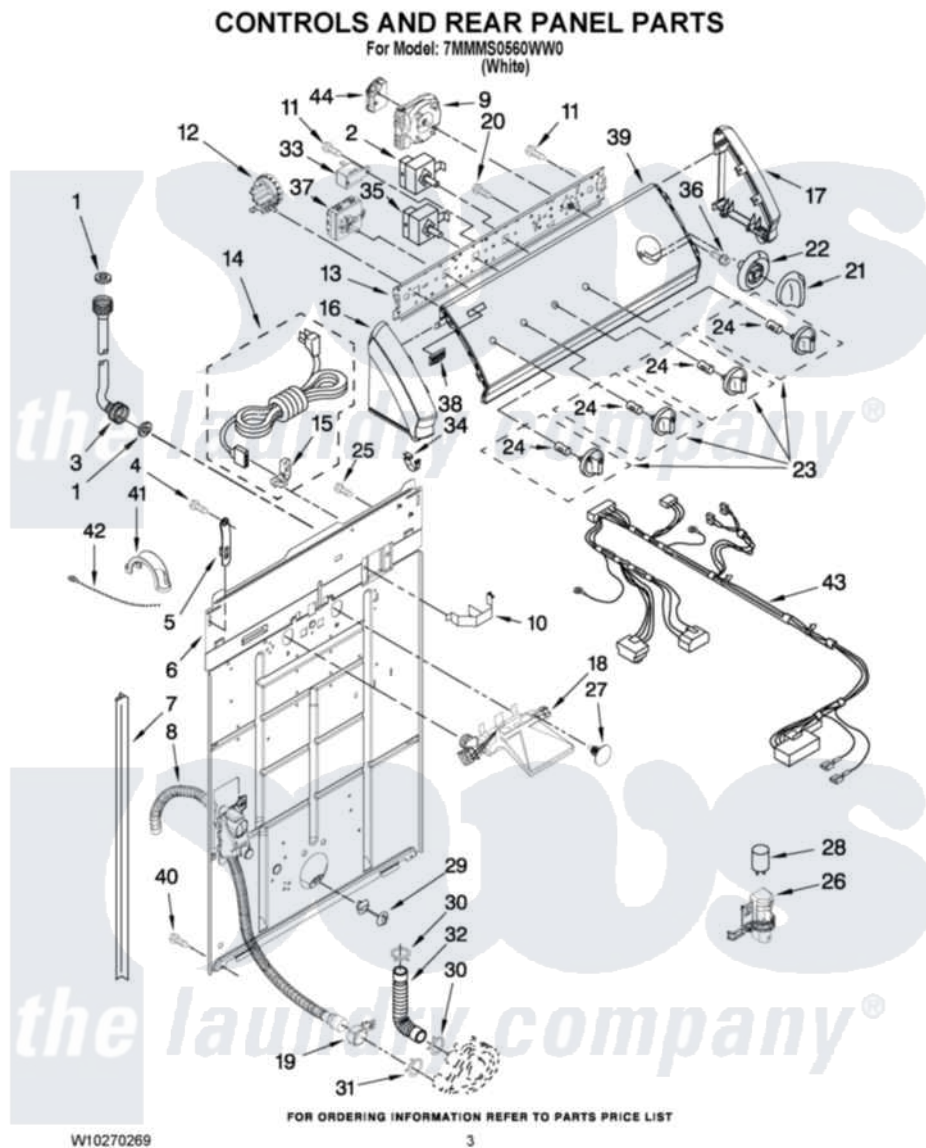

# Maytag 7MMMS0560WW0 02 - CONTROLS AND REAR PANEL PARTS

Maytag Residential Maytag 7MMMS0560WW0 Washer Parts Parts Diagram 02 - CONTROLS AND REAR PANEL PARTS

Click on the part number to view part

Item	Original Part Number	Replaced By	Status	Part Description
1	W10242307	<a href="#">16123</a>		Washer Inlet-Hose Miscellaneous Parts Must be Ordered Separately.
2	<a href="#">W10163674</a>			Switch, Rotary
3	W10194210	<a href="#">89503</a>		Hose-Inlet
"	W10196191	<a href="#">89503</a>		Hose-Inlet
4	<a href="#">9740848</a>			Screw, Mixing Valve Mounting
5	<a href="#">8568314</a>			Strap, Console
6	<a href="#">W10194450</a>			Panel, Rear
7	<a href="#">62747</a>			Pad, Rear Panel
8	<a href="#">W10189267</a>			Drain Hose Assembly
9	<a href="#">8577787</a>			Timer, Control
10	<a href="#">8055003</a>			Clip, Harness And Pressure Switch
11	<a href="#">90767</a>			Screw, 8A X 3/8 HeX Washer Head Tapping
12	8577843	<a href="#">W10337781</a>		Switch-WL