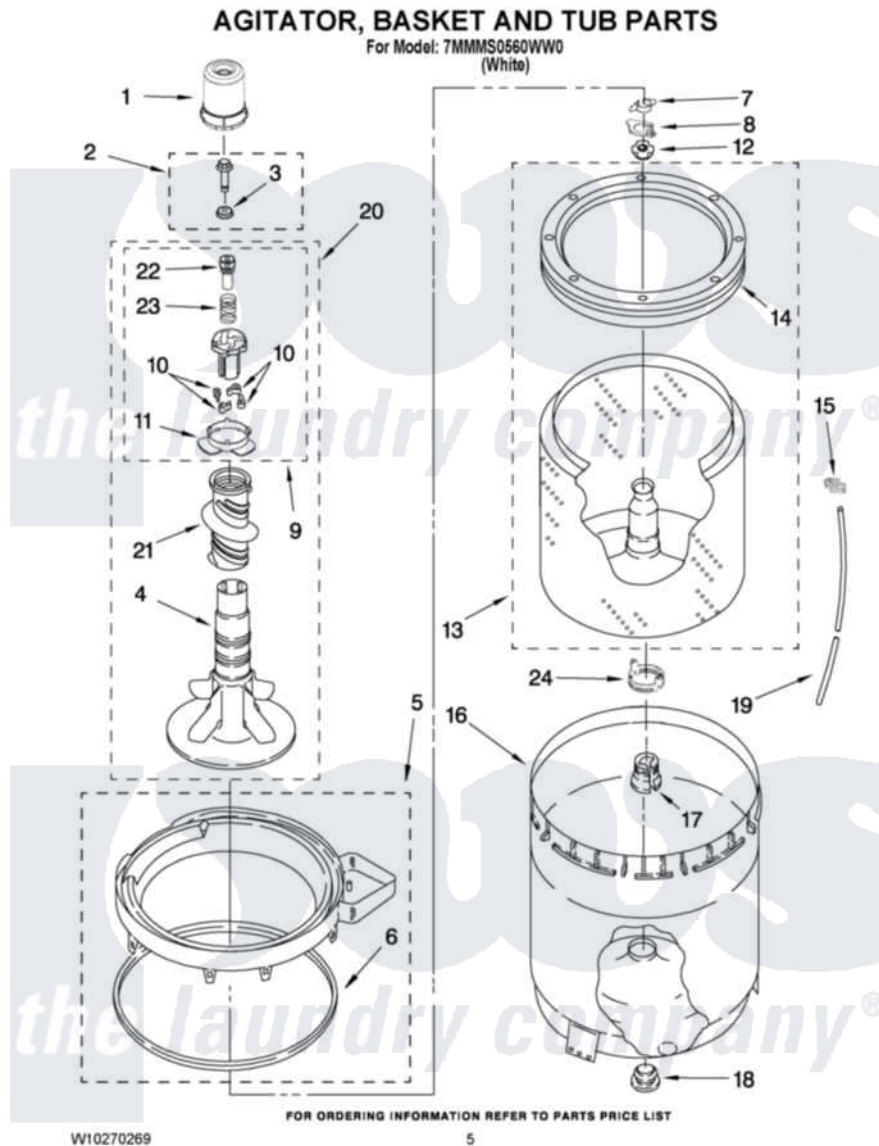

Maytag 7MMMS0560WW0 03 - AGITATOR, BASKET AND TUB PARTS

Maytag Residential Maytag 7MMMS0560WW0 Washer Parts Parts Diagram 03 - AGITATOR, BASKET AND TUB PARTS

Click on the part number to view part

Item	Original Part Number	Replaced By	Status	Part Description
1	8528278			Dispenser, Fabric Softener
2	358237			Screw And Washer
3	3949550			Washer
4	3947517			Agitator
5	8528150	W10445870		Ring-Tub
6	3976308			Gasket, Tub Ring
7	3354845			Clip, Agitator
8	8543666			Washer, Agitator
9	8537433			Cam, Driven
10	3366877	80040		Dog-Agitator
11	8055141			Bearing-Driven Cam
12	W10116602			Nut, Spanner
13	W10006327			Basket And Balance Ring
14	W10006326			Balance Ring
15	2219077			Clip, Pressure Switch Hose
16	63849			Strain Relief, Power Cord

17	389140		Tub Block, Basket Drive
18	383727		Gasket, Centerpodt
19	3347780	353244	Hose, Pressure Switch
20	8538246		Agitator
21	3946996		Auger, Agitator
22	8533540		Retainer, Spring
23	3946997		Spring, Compression
24	8577198		Filter, Lint