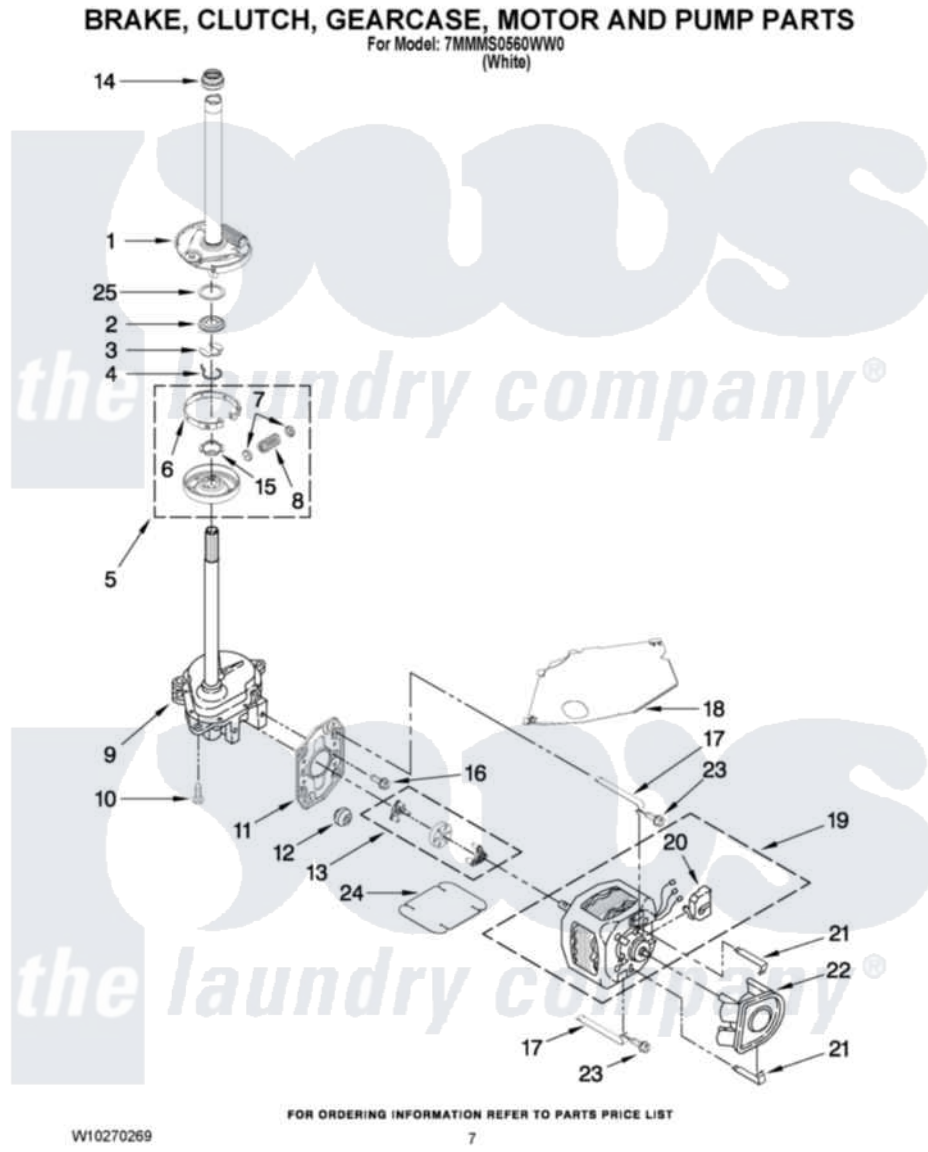

# Maytag 7MMMS0560WW0 04 - BRAKE, CLUTCH, GEARCASE, MOTOR AND PUMP PARTS

Maytag [Residential Maytag 7MMMS0560WW0 Washer Parts](#) Parts Diagram 04 - BRAKE, CLUTCH, GEARCASE, MOTOR AND PUMP PARTS  
Click on the part number to view part

Item	Original Part Number	Replaced By	Status	Part Description
1	388952	<a href="#">285792</a>		Basketdrive
2	<a href="#">63292</a>			Washer, Spin Tube Thrust
3	62697	<a href="#">W10080230</a>		Ring, Spin Tube Support
4	63283	<a href="#">285353</a>		Ring
5	3951311	<a href="#">285785</a>		Clutch
6	3951308	<a href="#">285790</a>		Lining
7	<a href="#">62646</a>			Cap, Clutch Spring
8	<a href="#">3946792</a>			Spring And Damper Assembly
9	W10155438	<a href="#">W10140307</a>		Gearcase
10	3357334	<a href="#">3400516</a>		Screw Anti-Rattle
11	<a href="#">62611</a>			Plate, Motor Mount To Gearcase
12	<a href="#">62691</a>			Grommet, Motor
13	3978849	<a href="#">285852A</a>		Coupling
14	<a href="#">8577374</a>			Seal, Centerpost

15	<a href="#">3355454</a>		Clip, Main Drive
16	<a href="#">3400516</a>		Screw Anti-Rattle
17	<a href="#">W10086010</a>		Retainer, Motor
18	<a href="#">3362089</a>		Shield, Tub To Motor
19	8528157	<a href="#">661600</a>	Motor, Main Drive
20	<a href="#">3952056</a>		Switch, Main Drive Motor
21	<a href="#">8546127</a>		Retainer, Pump
22	<a href="#">3363394</a>		Pump
23	3387485	<a href="#">273556</a>	Screw, 10-16 X 5/8
24	<a href="#">3946532</a>		Shield, Motor
25	<a href="#">8578981</a>		Washer, Thrust