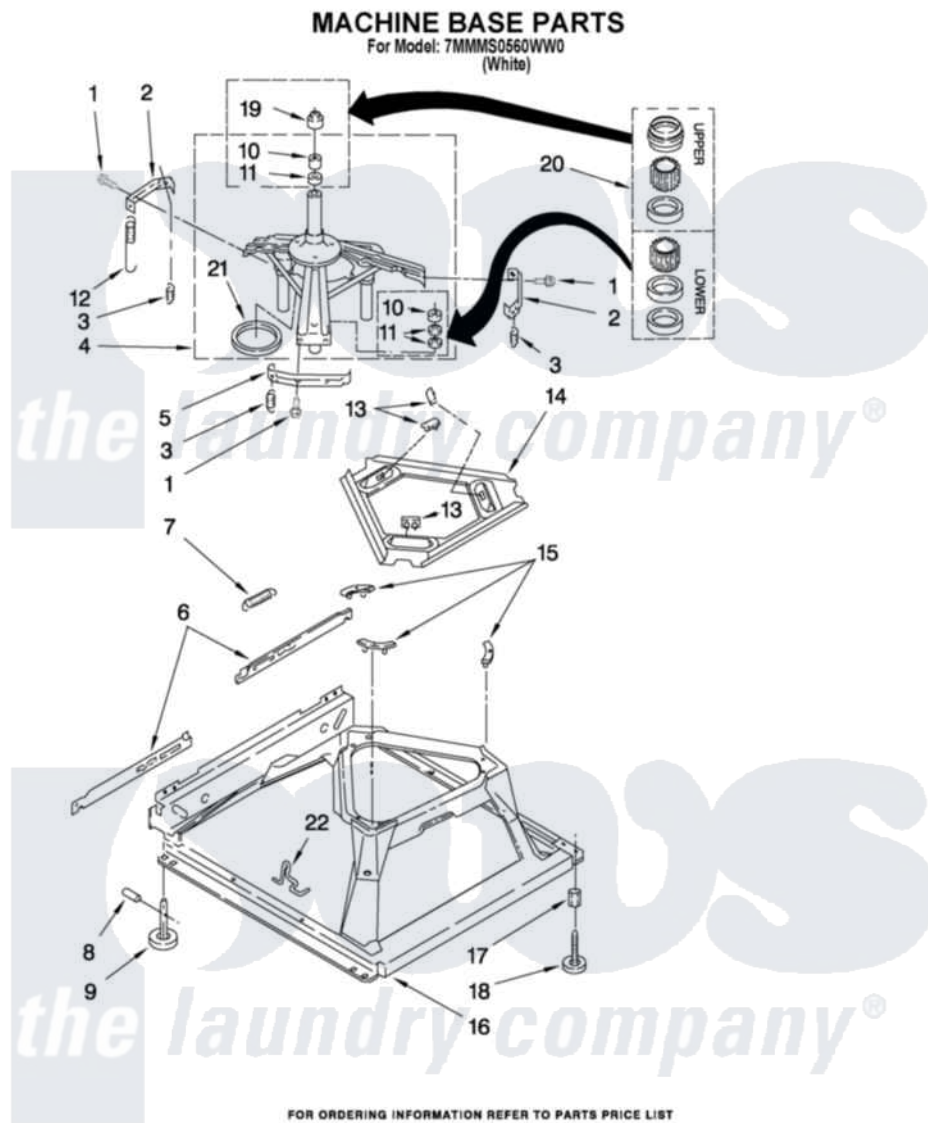

Maytag 7MMMS0560WW0 05 - MACHINE BASE PARTS

8

W10270269

Maytag [Residential Maytag 7MMMS0560WW0 Washer Parts](#) Parts Diagram 05 - MACHINE BASE PARTS
Click on the part number to view part

Item	Original Part Number	Replaced By	Status	Part Description
1	3400076			Screw, Bracket Mounting
2	64067			Bracket, Spring Outer
3	63907			Spring, Suspension
4	8575214	280184		Support
5	64065			Bracket, Spring Outer
6	63466			Link, Leveling Mechanism
7	62597	8316845		Spring
8	62837			Pin, Knurled
9	62596	285244		Feet-Leveling
10	8546455			Bearing, Centerpost
11	357409	359449		Seal, Agitator Shaft
12	388492	W10250667		Spring, Counterweight
13	62568	285219		Pad
14	3946509			Plate, Suspension
15	3363660	285744		Pad
16	3946512	285771		Base

17	3359452	Nut, Lock
18	W10001130	Foot, Leveling
19	8577376	Seal, Centerpost
20	285203	Centerpost Bearing Kit
21	63134	Ring, Sound Deadening
22	W10145155	Retainer, Suspension Spring