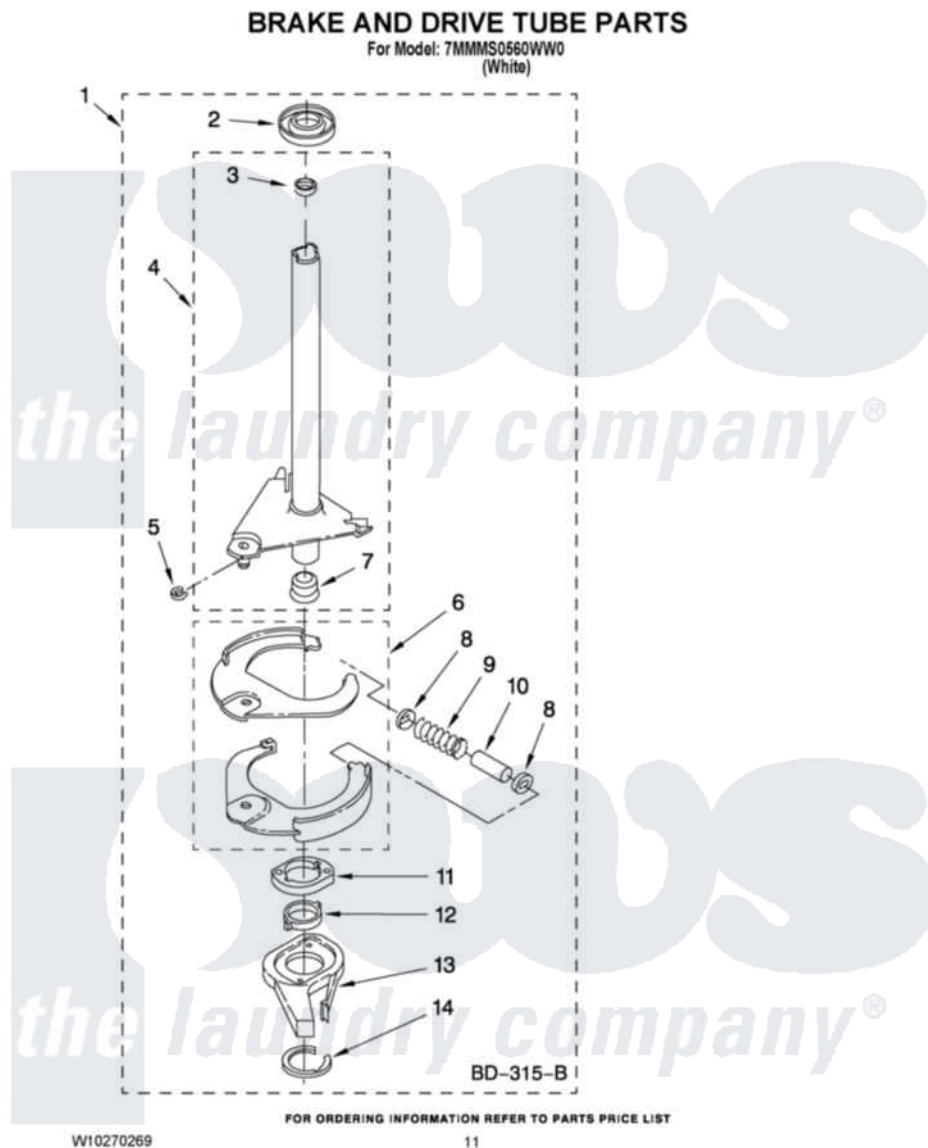

Maytag 7MMMS0560WW0 07 - BRAKE AND DRIVE TUBE PARTS

Maytag Residential Maytag 7MMMS0560WW0 Washer Parts Parts Diagram 07 - BRAKE AND DRIVE TUBE PARTS

Click on the part number to view part

Item	Original Part Number	Replaced By	Status	Part Description
1	388952	285792		Basketdrive
2	62658			Ring, Thrust
3	356427			Seal, Spin Pinion
4	64027	64208		Tube-Spin
5	64035	W10083190		Ring, Retaining
6	64232	285438		Shoe-Brake
7	62703	8546462		"T" Bearing, Spin Tube
8	3353956	285658		Sleeve
9	387806		Not Available	Spring, Brake
10	3355360	285658		Sleeve
11	661516	8546461		Cam, Brake Release
12	63022			Sleeve, Cam
13	64194	285790		Lining
14	90368	W10083200		Ring, Retaining
NI	285208			Lubricant