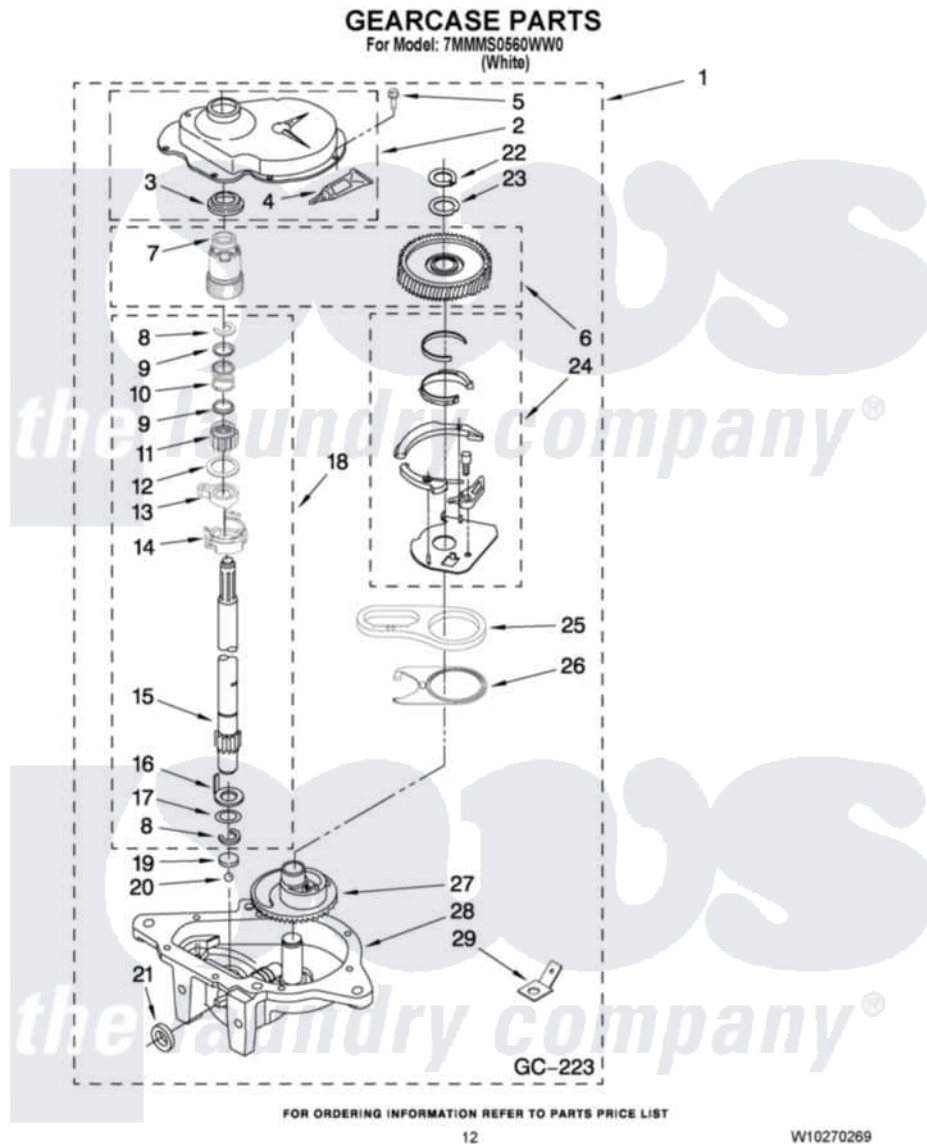

Maytag 7MMMS0560WW0 08 - GEARCASE PARTS

Maytag Residential Maytag 7MMMS0560WW0 Washer Parts Parts Diagram 08 - GEARCASE PARTS
 Click on the part number to view part

Item	Original Part Number	Replaced By	Status	Part Description
1	W10155438	W10140307		Gearcase
2	285202			Cover, Gearcase
3	3349985			Seal, Gearcase Cover
4	285195			Sealer Sealer, Gasket
5	3351614			Screw, Gearcase Cover Mounting
6	W10172898			Spin Pinion And Gear Spin Kit
7	BLANK		Not Available	Seal, Spin Pinion (Not Serviceable Part of Item 6)
8	90369		Not Available	Ring, Retaining (2)
9	62677			Retainer, Spring
10	62676			Spring, Agitator
11	W10110245	285509		Shaft, Agitator
12	62619			Washer, Agitator Gear
13	62580	285206		Cam-Agitator
14	3976349	285206		Cam-Agitator
15	389231			Shaft, Agitator

16	62618		Washer, Cam Thrust
17	388815		Washer, Intermediate 1 3976263 Miscellaneous Parts Bag 2 3976300 Washer, Inlet Hose 3 3366913 Clamp, Hose
18	389387		Shaft, Agitator
19	16018	285205	Bearing
20	85529	285205	Bearing
21	W10111745	285352	Seal Kit, Thrust Plug
22	3362552	285765	Ring-Retrn
23	285766		Washer Kit, Thrust
24	388253	999516	Shelf-Glas
25	8546456		Rack, Connecting
26	62621		Actuator, Shift
27	BLANK	Not Available	Gear-Main Drive (Not Serviced Separately)
28	BLANK	Not Available	Bottom & Pinion Gearcase (Not Serviced Separately)
29	3949116	Not Available	BLOCK TAB, TERMINAL