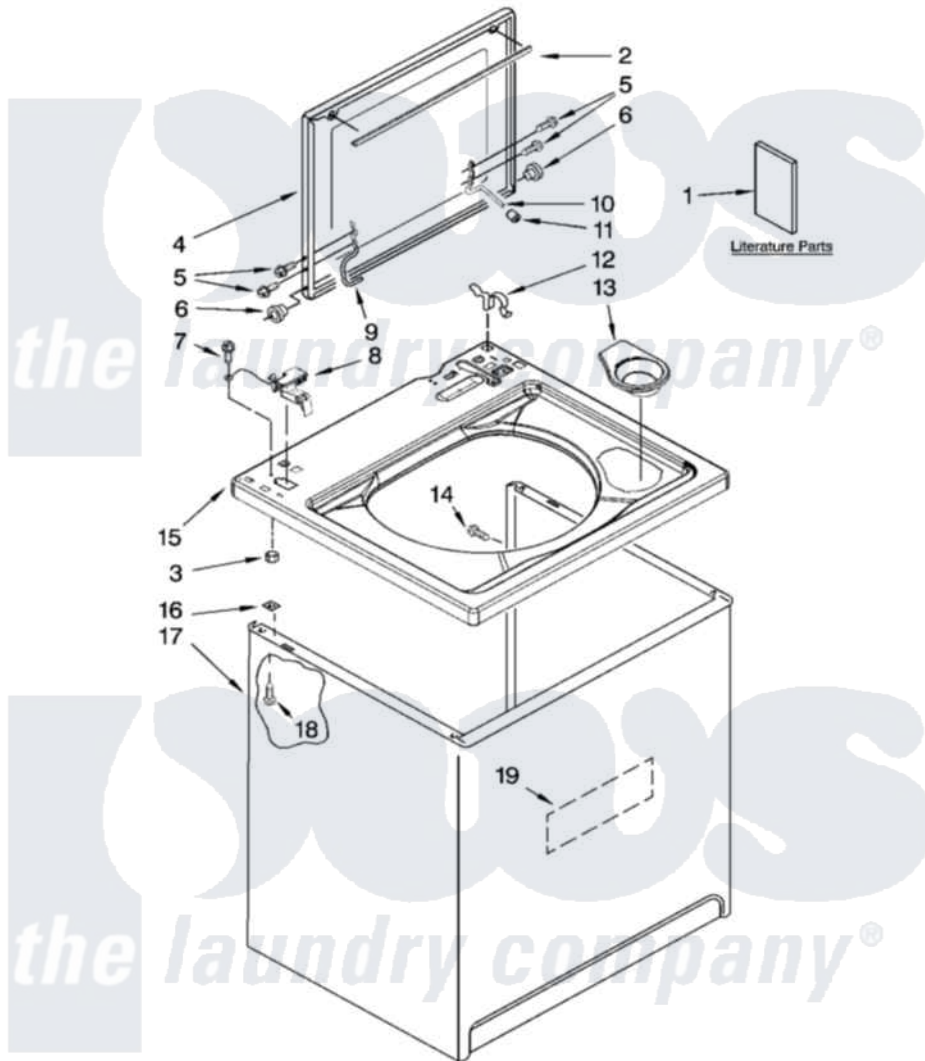

Maytag 7MMPD6845TM0 01 - TOP AND CABINET PARTS

TOP AND CABINET PARTS

For Model: 7MMPD6845TM0
(White/Metallic)

AUTOMATIC
WASHER

6-07 Litho in U.S.A. (drd)

1

Part No. W10122839 Rev. B

Maytag [Residential Maytag 7MMPD6845TM0 Washer Parts](#) Parts Diagram 01 - TOP AND CABINET PARTS
Click on the part number to view part

Item	Original Part Number	Replaced By	Status	Part Description
1	W10096821		Not Available	Use & Care Guide
"	W10117868		Not Available	Feature Sheet
"	W10096822		Not Available	Energy Guide
"	W10116921		Not Available	Wiring Diagram
2	8054939			Seal, Lid
3	8533959	680762		Nut
4	W10093719	W10193865		Lid
5	W10119828			Screw, Lid Hinge Mounting
6	8319539			Bearing, Lid Hinge
7	3351614			Screw, Gearcase Cover Mounting
8	8318084			Switch, Lid
9	8559336	W10225136		Hinge 7 Pad Assembly
10	54583			Hinge, Lid
11	19119			Bumper, Lid Hinge
12	62780			Clip, Top And Cabinet And Rear Panel

13	8565967		Dispenser, Bleach
14	3357011	308685	Side Trim)
15	8543488		Top
16	62750		Spacer, Cabinet To Top (4)
17	63424		Cabinet
18	3390631		Screw, 10-16 X 3/8
19	3976348		Absorber, Sound