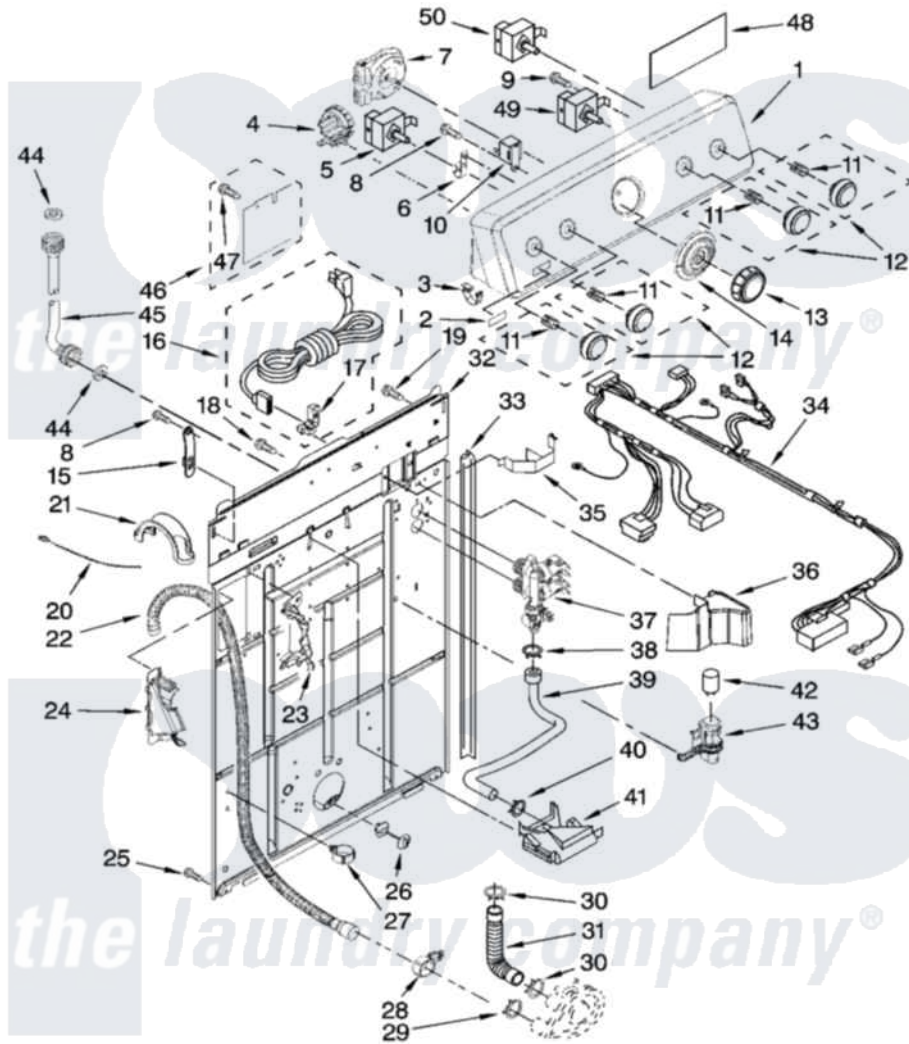

Maytag 7MMPD6845TM0 02 - CONTROLS AND REAR PANEL PARTS

CONTROLS AND REAR PANEL PARTS

For Model: 7MMPD6845TM0
(White/Metallic)

W10122839

3

Maytag Residential Maytag 7MMPD6845TM0 Washer Parts Parts Diagram 02 - CONTROLS AND REAR PANEL PARTS
Click on the part number to view part

Item	Original Part Number	Replaced By	Status	Part Description
1	W10115393	W10144113		Console
2	W10112569	W10203949		Medallion
3	8312709			Clip-Console
4	8577843	W10337781		Switch-WL
5	8578338			Switch, Water Temperature
6	8317975			Restraint, Harness
7	W10111389			Timer
8	90767			Screw, 8A X 3/8 HeX Washer Head Tapping
9	3400073			Screw, Ground
10	694419			Mini-Buzzer
11	8536939			Clip, Knob
12	W10110029			Knob, Control
13	W10110027			Knob, Timer
14	W10110028			Dial, Timer
15	8568314			Strap, Console
16	W10115689			Cord, Power