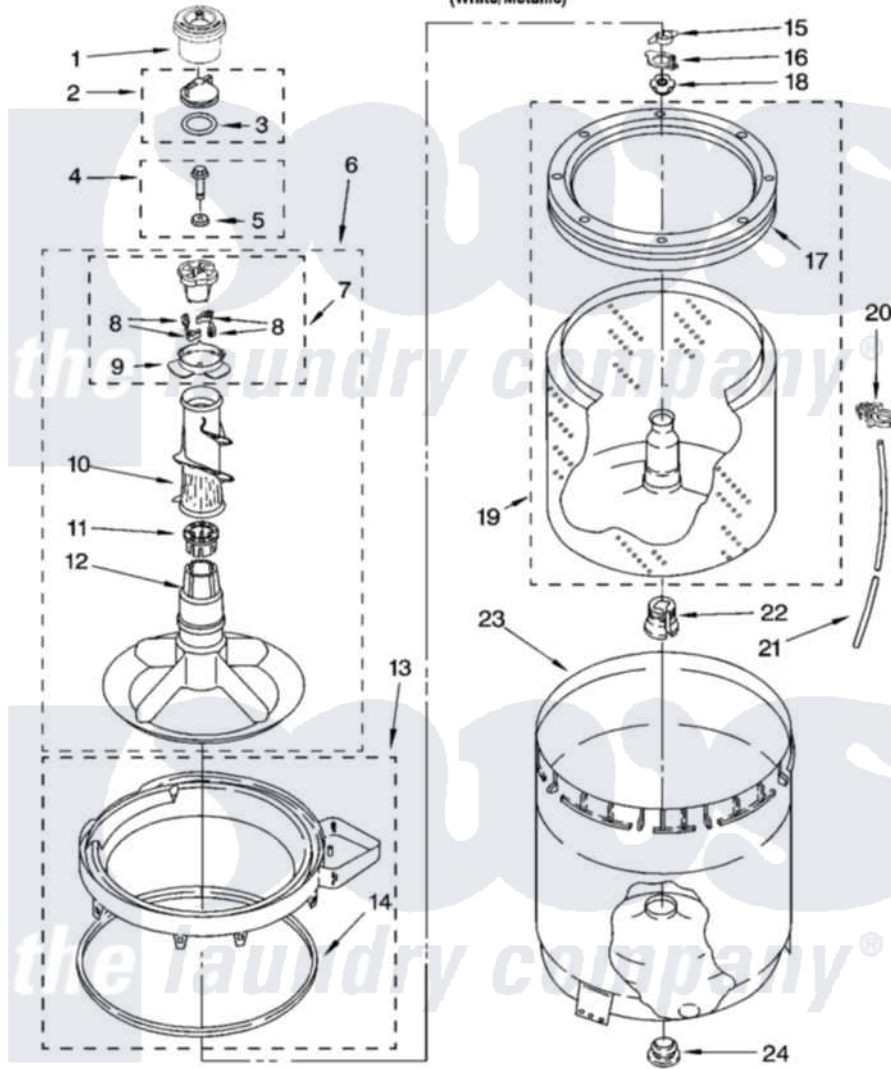

Maytag 7MMPD6845TM0 03 - AGITATOR, BASKET AND TUB PARTS

AGITATOR, BASKET AND TUB PARTS

For Model: 7MMPD6845TM0
(White/Metallic)

W10122839

5

Maytag [Residential Maytag 7MMPD6845TM0 Washer Parts](#) Parts Diagram 03 - AGITATOR, BASKET AND TUB PARTS

[Click on the part number to view part](#)

Item	Original Part Number	Replaced By	Status	Part Description
1	8575076	8575076A		Dispenser
2	3354733	W10074580		Cap, Barrier
3	3348855	W10072840		Fabric Softener
4	358237			Screw And Washer
5	3949550			Washer
6	W10093696			Agitator
7	3951682	285809		Cam-Agitator
8	3366877	80040		Dog-Agitator
9	3952374			Bearing, Driven Cam
10	3363003			Mover, Clothes
11	3951608			Spacer, Thrust
12	W10093695			Agitator
13	W10093698			Tub Ring And Gasket
14	3976308			Gasket, Tub Ring
15	3354845			Clip, Agitator
16	8543666			Washer, Agitator

17	8519788	387240	Ring, Balance
18	21366		Nut, Spanner
19	8526016	W10389328	Clothes Container, Assembly
20	2219077		Clip, Pressure Switch Hose
21	3347780	353244	Hose, Pressure Switch
22	389140		Tub Block, Basket Drive
23	63849		Strain Relief, Power Cord
24	383727		Gasket, Centerpodt