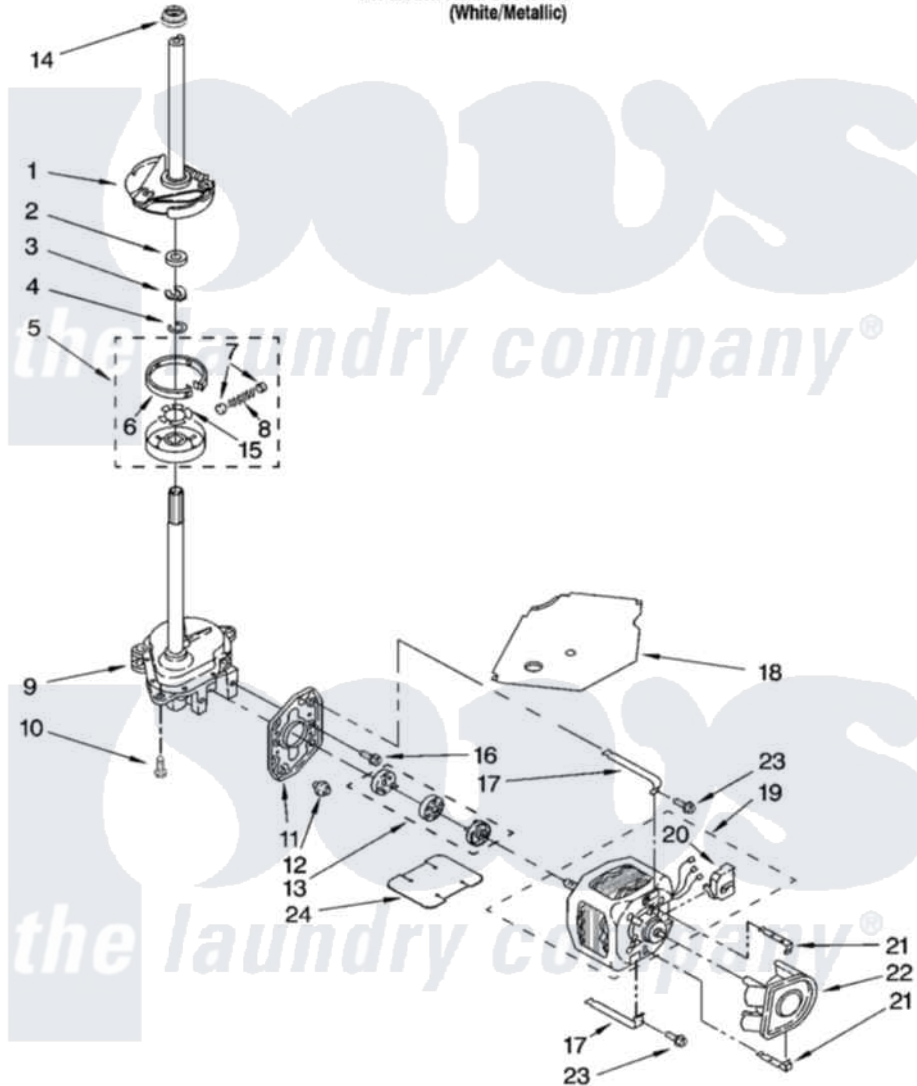

Maytag 7MMPD6845TM0 04 - BRAKE, CLUTCH, GEARCASE, MOTOR AND PUMP PARTS

BRAKE, CLUTCH, GEARCASE, MOTOR AND PUMP PARTS

For Model: 7MMPD6845TM0
(White/Metallic)

W10122839

7

Maytag [Residential Maytag 7MMPD6845TM0 Washer Parts](#) Parts Diagram 04 - BRAKE, CLUTCH, GEARCASE, MOTOR AND PUMP PARTS

[Click on the part number to view part](#)

Item	Original Part Number	Replaced By	Status	Part Description
1	388952	285792		Basketdrive
2	63292			Washer, Spin Tube Thrust
3	62697	W10080230		Ring, Spin Tube Support
4	63283	285353		Ring
5	3951311	285785		Clutch
6	3951308	285790		Lining
7	62646			Cap, Clutch Spring
8	3946792			Spring And Damper Assembly
9	8532118	3360629		Gearcase
10	3357334	3400516		Screw Anti-Rattle
11	62611			Plate, Motor Mount To Gearcase
12	62691			Grommet, Motor
13	3364003	285753A		Coupling
14	8577374			Seal, Centerpost

15	3355454		Clip, Main Drive
16	3400516		Screw Anti-Rattle
17	3349637	W10086010	Retainer, Motor
18	3362089		Shield, Tub To Motor
19	8528157	661600	Motor, Main Drive
20	3952056		Switch, Main Drive Motor
21	8546127		Retainer, Pump
22	3363394		Pump
23	3387485	273556	Screw, 10-16 X 5/8
24	8316060		Shield, Tub To Motor