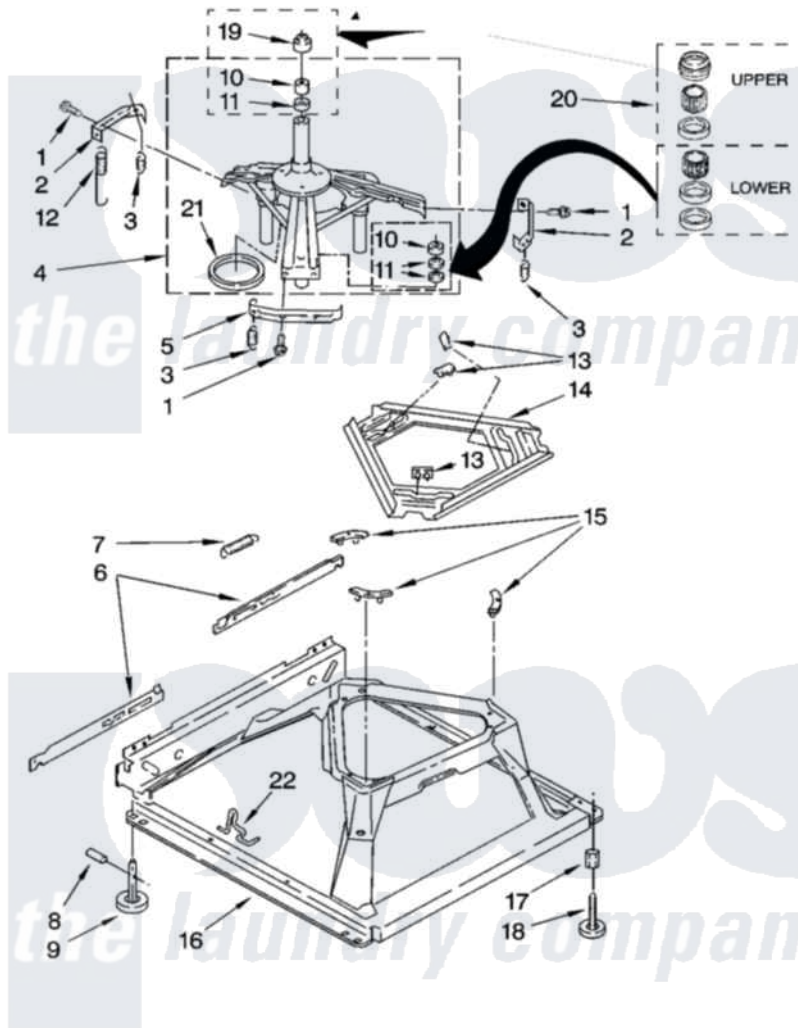

Maytag 7MMPD6845TM0 05 - MACHINE BASE PARTS

MACHINE BASE PARTS

For Model: 7MMPD6845TM0
(White/Metallic)

8

W10122839

Maytag [Residential Maytag 7MMPD6845TM0 Washer Parts](#) Parts Diagram 05 - MACHINE BASE PARTS
Click on the part number to view part

Item	Original Part Number	Replaced By	Status	Part Description
1	3400076			Screw, Bracket Mounting
2	64067			Bracket, Spring Outer
3	63907			Spring, Suspension
4	8575214	280184		Support
5	64065			Bracket, Spring Outer
6	63466			Link, Leveling Mechanism
7	62597	8316845		Spring
8	62837			Pin, Knurled
9	62596	285244		Feet-Leveling
10	8546455			Bearing, Centerpost
11	357409	359449		Seal, Agitator Shaft
12	388492	W10250667		Spring, Counterweight
13	62568	285219		Pad
14	3946509			Plate, Suspension
15	3363660	285744		Pad
16	3946512	285771		Base

17	3359452	Nut, Lock
18	W10001130	Foot, Leveling
19	8577376	Seal, Centerpost
20	285203	Centerpost Bearing Kit
21	63134	Ring, Sound Deadening
22	63806	W10145155 Retainer, Suspension Spring