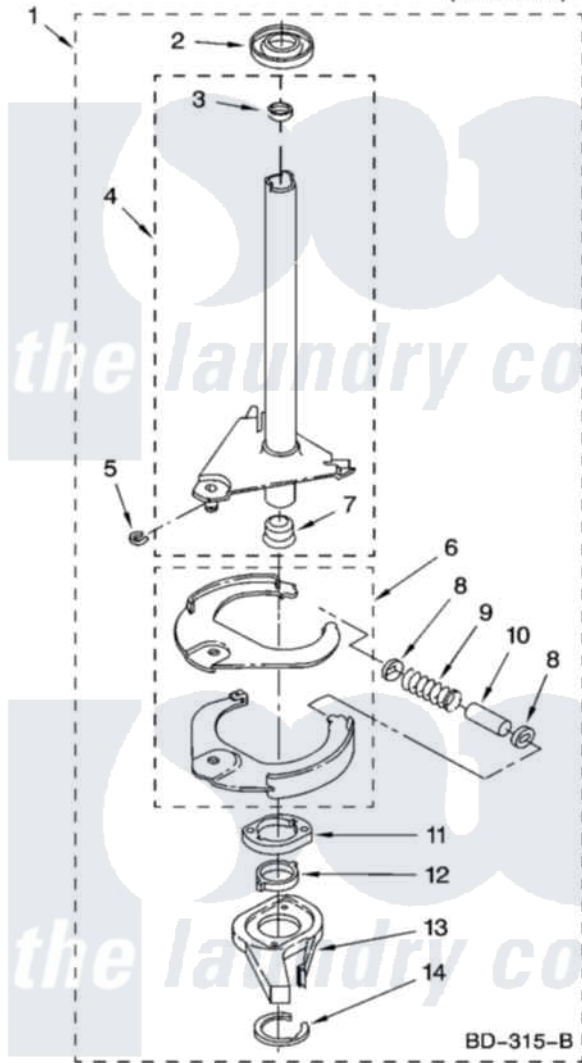

# Maytag 7MMPD6845TM0 07 - BRAKE AND DRIVE TUBE PARTS

## BRAKE AND DRIVE TUBE PARTS

For Model: 7MMPD6845TM0  
(White/Metallic)

W10122839

11

Maytag [Residential Maytag 7MMPD6845TM0 Washer Parts](#) Parts Diagram 07 - BRAKE AND DRIVE TUBE PARTS

Click on the part number to view part

Item	Original Part Number	Replaced By	Status	Part Description
1	388952	<a href="#">285792</a>		Basketdrive
2	<a href="#">62658</a>			Ring, Thrust
3	<a href="#">356427</a>			Seal, Spin Pinion
4	64027	<a href="#">64208</a>		Tube-Spin
5	64035	<a href="#">W10083190</a>		Ring, Retaining
6	64232	<a href="#">285438</a>		Shoe-Brake
7	62703	<a href="#">8546462</a>		"T" Bearing, Spin Tube
8	3353956	<a href="#">285658</a>		Sleeve
9	387806		Not Available	Spring, Brake
10	3355360	<a href="#">285658</a>		Sleeve
11	661516	<a href="#">8546461</a>		Cam, Brake Release
12	<a href="#">63022</a>			Sleeve, Cam
13	64194	<a href="#">285790</a>		Lining
14	90368	<a href="#">W10083200</a>		Ring, Retaining
"	3804F247-45		Not Available	RETAINER, INSUL.
"	<a href="#">285208</a>			Lubricant