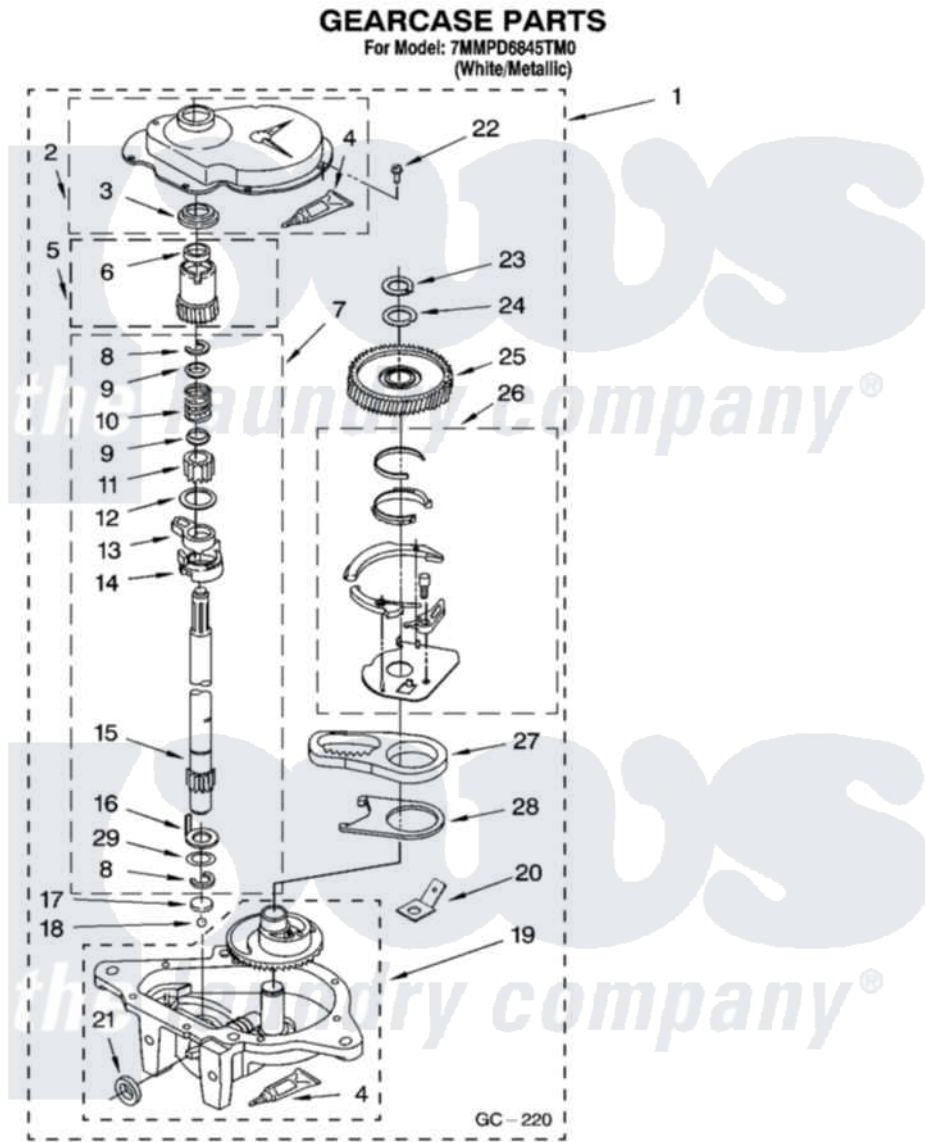

**Maytag 7MMPD6845TM0 08 - GEARCASE PARTS, OPTIONAL PARTS
(NOT INCLUDED)**

12

W10122839

Maytag Residential Maytag 7MMPD6845TM0 Washer Parts Parts Diagram 08 - GEARCASE PARTS, OPTIONAL PARTS (NOT INCLUDED)

Click on the part number to view part

Item	Original Part Number	Replaced By	Status	Part Description
1	8532118	3360629		Gearcase
2	285202			Cover, Gearcase
3	3349985			Seal, Gearcase Cover
4	285195			Sealer Sealer, Gasket
5	63320	285362		Gear and Pinion
6	356427			Seal, Spin Pinion
7	389387			Shaft, Agitator
8	90369		Not Available	Ring, Retaining (2)
9	62677			Retainer, Spring
10	62676			Spring, Agitator
11	63273	285509		Shaft, Agitator
12	62619			Washer, Agitator Gear
13	62580	285206		Cam-Agitator
14	62581	285206		Cam-Agitator
15	285509			Shaft, Agitator