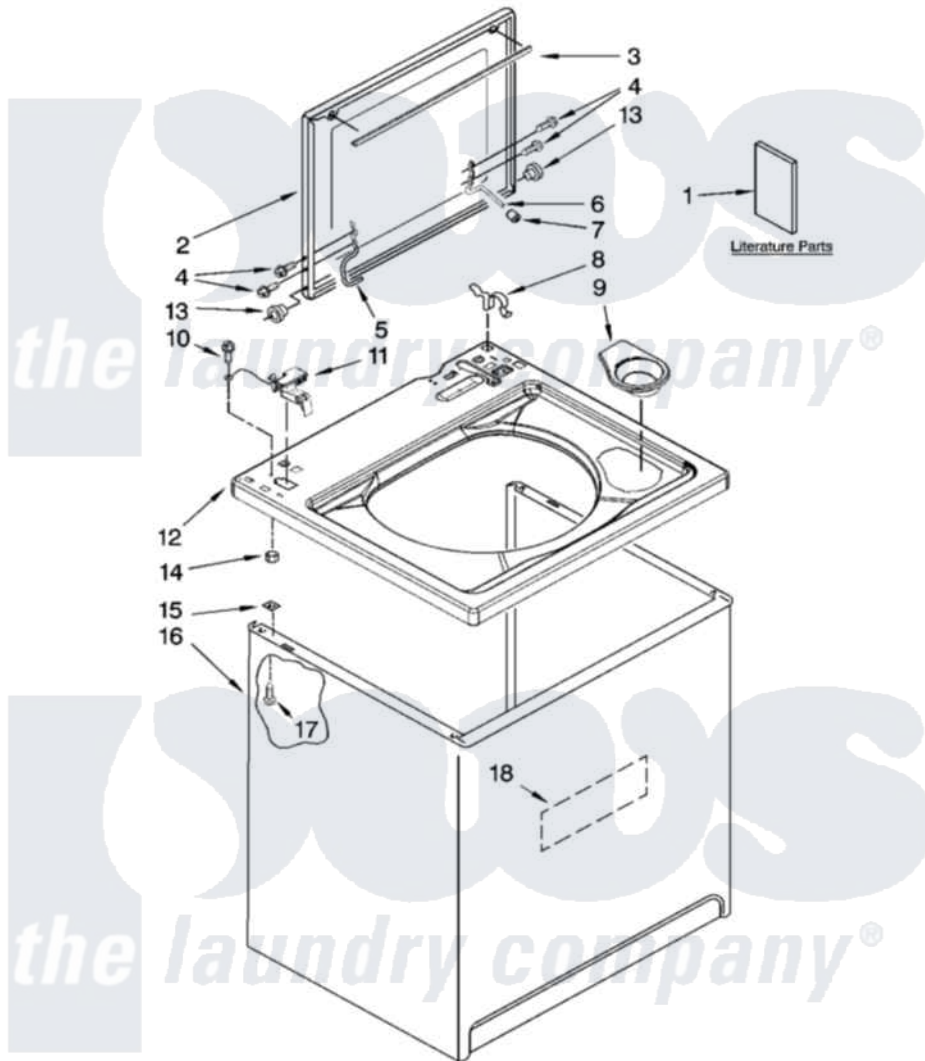

Maytag 7MMPH0080VM0 01 - TOP AND CABINET PARTS

MAYTAG

TOP AND CABINET PARTS

For Model: 7MMPH0080VM0
(White/Metallic)

AUTOMATIC
WASHER

2-08 Litho in U.S.A. (drd)

1

Part No. W10188219 Rev. A

Maytag [Residential Maytag 7MMPH0080VM0 Washer Parts](#) Parts Diagram 01 - TOP AND CABINET PARTS

[Click on the part number to view part](#)

Item	Original Part Number	Replaced By	Status	Part Description
1	W10155421		Not Available	Feature Sheet
"	W10096821		Not Available	Use & Care Guide
"	W10155424		Not Available	Energy Guide (Mexico)
"	W10150059		Not Available	Wiring Diagram
2	W10171568	W10193865		Lid
3	8054939			Seal, Lid
4	W10119828			Screw, Lid Hinge Mounting
5	8559336	W10225136		Hinge 7 Pad Assembly
6	54583			Hinge, Lid
7	19119			Bumper, Lid Hinge
8	62780			Clip, Top And Cabinet And Rear Panel
9	8565967			Dispenser, Bleach
10	3351614			Screw, Gearcase Cover Mounting
11	8318084			Switch, Lid
12	8543488			Top

13	8319539		Bearing, Lid Hinge
14	8533959	680762	Nut
15	62750		Spacer, Cabinet To Top (4)
16	63424		Cabinet
17	3390631		Screw, 10-16 X 3/8
18	3976348		Absorber, Sound