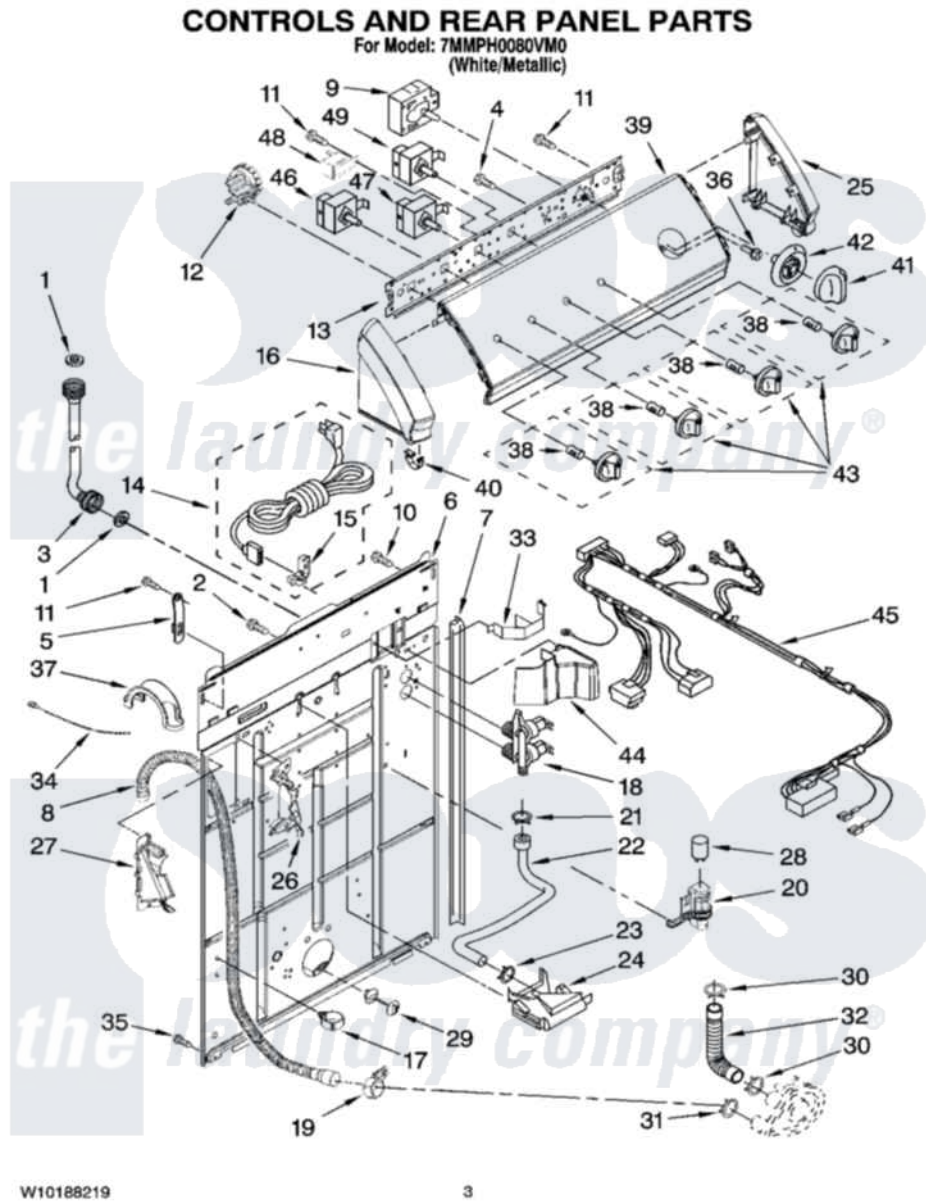

Maytag 7MMPH0080VM0 02 - CONTROLS AND REAR PANEL PARTS

W10188219

3

Maytag Residential Maytag 7MMPH0080VM0 Washer Parts Parts Diagram 02 - CONTROLS AND REAR PANEL PARTS

[Click on the part number to view part](#)

Item	Original Part Number	Replaced By	Status	Part Description
1	3976300	16123		Washer Inlet-Hose Miscellaneous Parts Must be Ordered Separately.
2	9740848			Screw, Mixing Valve Mounting
3	8571377	89503		Hose-Inlet
"	8571378	89503		Hose-Inlet
4	3400073			Screw, Ground
5	8568314			Strap, Console
6	8318015			Panel, Rear
7	62747			Pad, Rear Panel
8	W10122138	W10096921		Drain Hose Assembly
9	3951702			Timer, Control
10	3351614			Screw, Gearcase Cover Mounting
11	90767			Screw, 8A X 3/8 HeX Washer Head Tapping
12	8577842	W10339250		Switch-WL

13	8559504	W10392396	Bracket
14	W10115689		Cord, Power
15	3952821	285777	Relief-Str
16	W10128464		Cap, End
17	8541667		Clamp, Hose
18	3952164	285805	Valve-Inlet
19	8541668		Clamp, Hose
20	8318046		Clip, Capacitor
21	301958	596669	Clamp, Manifold
22	8541607	3357328	Hose, Vacuum Break
23	370450	596669	Clamp, Manifold
24	387606	3360977	Break-Vac
25	W10128463		Cap, End
26	8541669		Bucket, Drain Hose
27	8541658		Bucket, Drain Hose
28	8572717		Capacitor, Motor Start
29	8519200		Support, Rear Panel
30	3363366	616099	Clamp
31	8317496	285655	Clamp, Hose
32	3951449	285871	Hose
33	8055003		Clip, Harness And Pressure Switch
34	3347868	W10339879	Tie, Cable
35	62863	3390631	Screw, 10-16 X 3/8
36	3400818		Screw, Timer Mounting
37	8577378		U-Bend, Drain Hose
38	8536939		Clip, Knob
39	W10155413		Panel, Console
40	W10129041		Clip, Console
41	3956786		Knob, Timer
42	8559524		Dial, Timer
43	3956788		Knob, Control
44	8314879		Shield, Inlet Valve
45	W10152822		Harness, Wiring
46	3950347		Switch, Water Temperature
47	3949187	W10168262	Switch, Rotary
48	694419		Mini-Buzzer
49	3949180	W10168257	Switch, Rotary