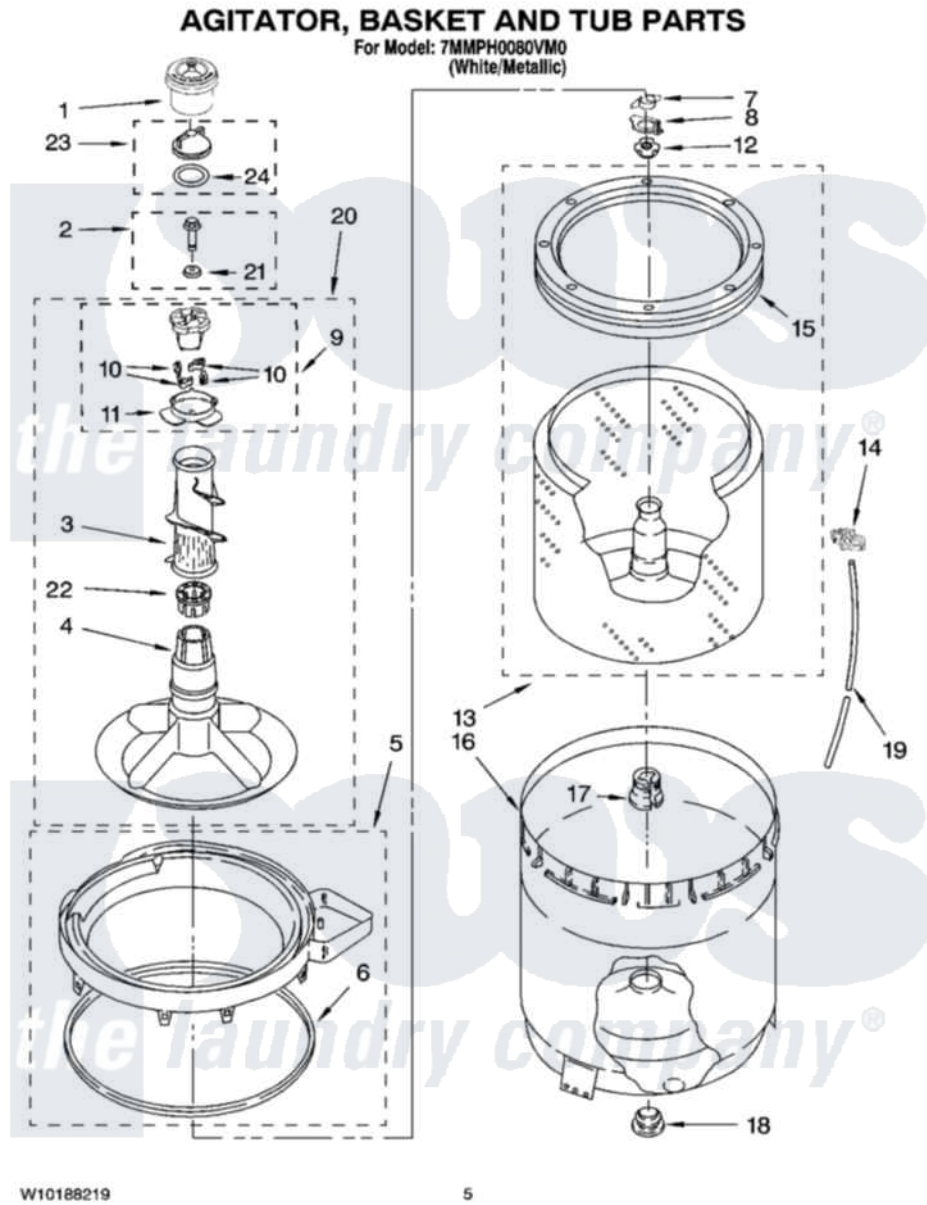

# Maytag 7MMPH0080VM0 03 - AGITATOR, BASKET AND TUB PARTS

W10188219

5

Maytag [Residential Maytag 7MMPH0080VM0 Washer Parts](#) Parts Diagram 03 - AGITATOR, BASKET AND TUB PARTS

[Click on the part number to view part](#)

Item	Original Part Number	Replaced By	Status	Part Description
1	8575076	<a href="#">8575076A</a>		Dispenser
2	<a href="#">358237</a>			Screw And Washer
3	<a href="#">3363003</a>			Mover, Clothes
4	<a href="#">W10093695</a>			Agitator
5	<a href="#">W10093698</a>			Tub Ring And Gasket
6	<a href="#">3976308</a>			Gasket, Tub Ring
7	<a href="#">3354845</a>			Clip, Agitator
8	<a href="#">8543666</a>			Washer, Agitator
9	3951682	<a href="#">285809</a>		Cam-Agitator
10	3366877	<a href="#">80040</a>		Dog-Agitator
11	<a href="#">3952374</a>			Bearing, Driven Cam
12	<a href="#">21366</a>			Nut, Spanner
13	8526016	<a href="#">W10389328</a>		Clothes Container, Assembly
14	<a href="#">2219077</a>			Clip, Pressure Switch Hose
15	<a href="#">387240</a>			Ring, Balance
16	<a href="#">63849</a>			Strain Relief, Power Cord

17	<a href="#">389140</a>		Tub Block, Basket Drive
18	<a href="#">383727</a>		Gasket, Centerpodt
19	3347780	<a href="#">353244</a>	Hose, Pressure Switch
20	<a href="#">W10093696</a>		Agitator
21	<a href="#">3949550</a>		Washer
22	<a href="#">3951608</a>		Spacer, Thrust
23	3354733	<a href="#">W10074580</a>	Cap, Barrier
24	<a href="#">W10072840</a>		Fabric Softener