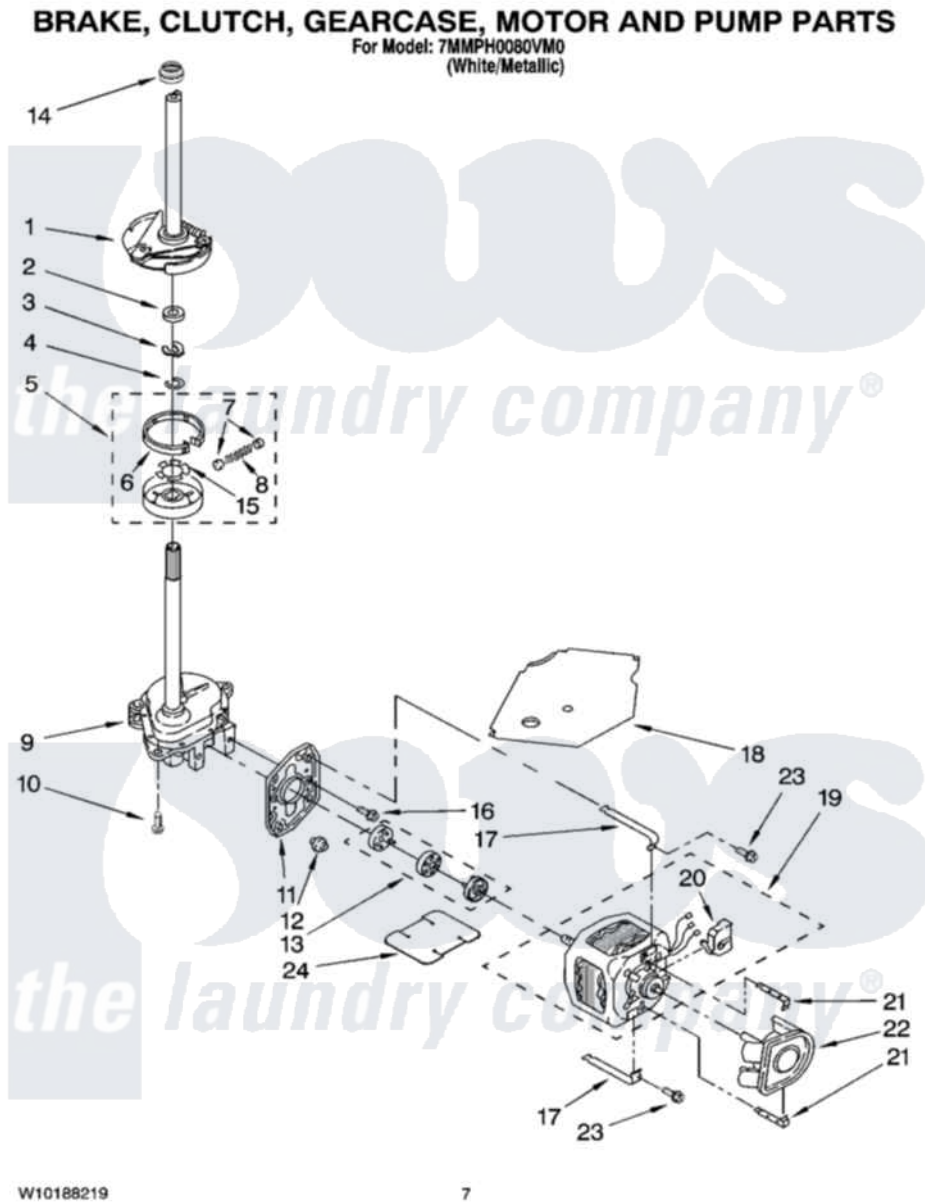

Maytag 7MMPH0080VM0 04 - BRAKE, CLUTCH, GEARCASE, MOTOR AND PUMP PARTS

Maytag [Residential Maytag 7MMPH0080VM0 Washer Parts](#) Parts Diagram 04 - BRAKE, CLUTCH, GEARCASE, MOTOR AND PUMP PARTS
Click on the part number to view part

Item	Original Part Number	Replaced By	Status	Part Description
1	388952	285792		Basketdrive
2	63292			Washer, Spin Tube Thrust
3	62697	W10080230		Ring, Spin Tube Support
4	63283	285353		Ring
5	3951311	285785		Clutch
6	3951308	285790		Lining
7	62646			Cap, Clutch Spring
8	3946792			Spring And Damper Assembly
9	8532118	3360629		Gearcase
10	3357334	3400516		Screw Anti-Rattle
11	62611			Plate, Motor Mount To Gearcase
12	62691			Grommet, Motor
13	3978849	285852A		Coupling
14	8577374			Seal, Centerpost

15	3355454		Clip, Main Drive
16	3400516		Screw Anti-Rattle
17	W10086010		Retainer, Motor
18	3362089		Shield, Tub To Motor
19	8528157	661600	Motor, Main Drive
20	3952056		Switch, Main Drive Motor
21	8546127		Retainer, Pump
22	3363394		Pump
23	3387485	273556	Screw, 10-16 X 5/8
24	8316060		Shield, Tub To Motor