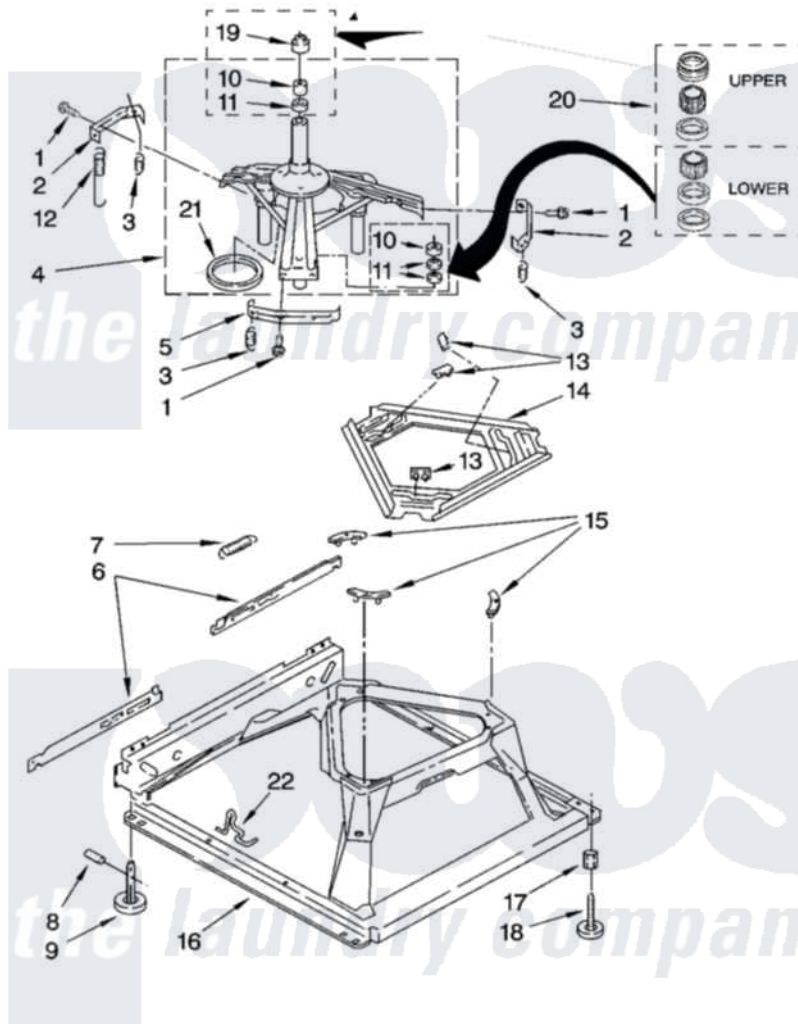

Maytag 7MMPH0080VM0 05 - MACHINE BASE PARTS

MACHINE BASE PARTS

For Model: 7MMPH0080VM0
(White/Metallic)

8

W10188219

Maytag [Residential Maytag 7MMPH0080VM0 Washer Parts](#) Parts Diagram 05 - MACHINE BASE PARTS
Click on the part number to view part

Item	Original Part Number	Replaced By	Status	Part Description
1	3400076			Screw, Bracket Mounting
2	64067			Bracket, Spring Outer
3	63907			Spring, Suspension
4	8575214	280184		Support
5	64065			Bracket, Spring Outer
6	63466			Link, Leveling Mechanism
7	62597	8316845		Spring
8	62837			Pin, Knurled
9	62596	285244		Feet-Leveling
10	8546455			Bearing, Centerpost
11	357409	359449		Seal, Agitator Shaft
12	388492	W10250667		Spring, Counterweight
13	62568	285219		Pad
14	3946509			Plate, Suspension
15	3363660	285744		Pad
16	3946512	285771		Base

17	3359452	Nut, Lock
18	W10001130	Foot, Leveling
19	8577376	Seal, Centerpost
20	285203	Centerpost Bearing Kit
21	63134	Ring, Sound Deadening
22	W10145155	Retainer, Suspension Spring