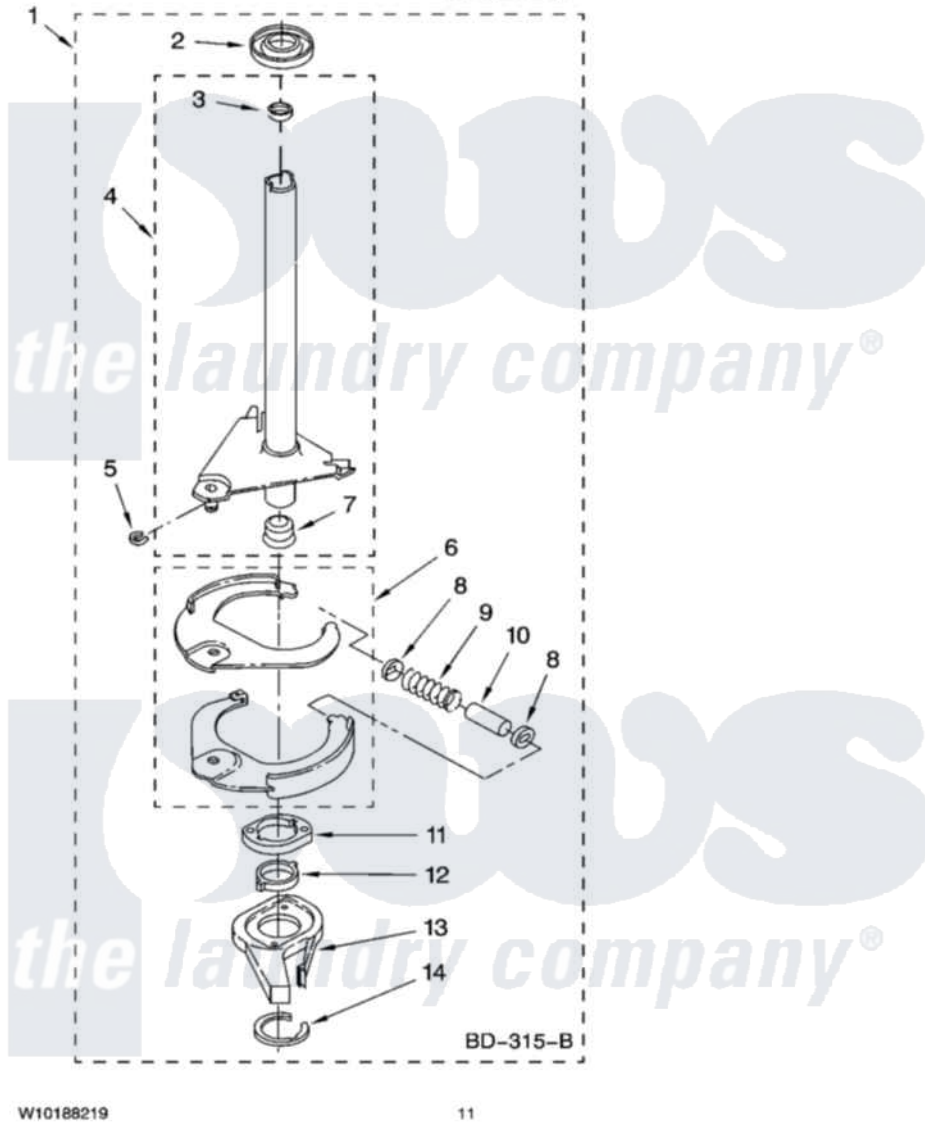

Maytag 7MMPH0080VM0 07 - BRAKE AND DRIVE TUBE PARTS

BRAKE AND DRIVE TUBE PARTS

For Model: 7MMPH0080VM0
(White/Metallic)

W10188219

11

Maytag [Residential Maytag 7MMPH0080VM0 Washer Parts](#) Parts Diagram 07 - BRAKE AND DRIVE TUBE PARTS
Click on the part number to view part

Item	Original Part Number	Replaced By	Status	Part Description
1	388952	285792		Basketdrive
2	62658			Ring, Thrust
3	356427			Seal, Spin Pinion
4	64027	64208		Tube-Spin
5	64035	W10083190		Ring, Retaining
6	64232	285438		Shoe-Brake
7	62703	8546462		"T" Bearing, Spin Tube
8	3353956	285658		Sleeve
9	387806		Not Available	Spring, Brake
10	3355360	285658		Sleeve
11	661516	8546461		Cam, Brake Release
12	63022			Sleeve, Cam
13	64194	285790		Lining
14	90368	W10083200		Ring, Retaining
NI	BLANK		Not Available	FOLLOWING PARTS NOT ILLUSTRATED
"	285208			Lubricant