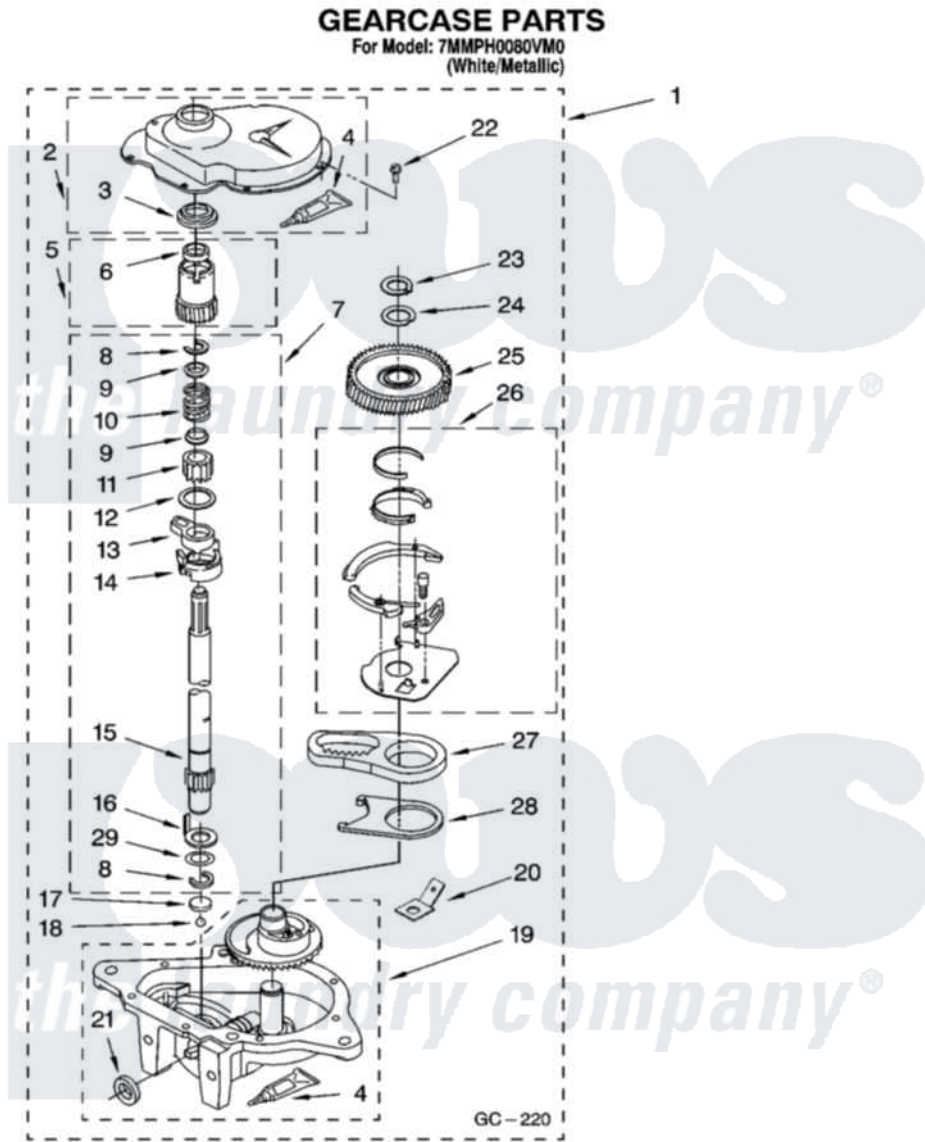

**Maytag 7MMPH0080VM0 08 - GEARCASE PARTS, OPTIONAL PARTS
(NOT INCLUDED)**

12

W10188219

Maytag Residential Maytag 7MMPH0080VM0 Washer Parts Parts Diagram 08 - GEARCASE PARTS, OPTIONAL PARTS (NOT INCLUDED)

Click on the part number to view part

Item	Original Part Number	Replaced By	Status	Part Description
1	8532118	3360629		Gearcase
2	285202			Cover, Gearcase
3	3349985			Seal, Gearcase Cover
4	285195			Sealer Sealer, Gasket
5	63320	285362		Gear and Pinion
6	356427			Seal, Spin Pinion
7	389387			Shaft, Agitator
8	90369		Not Available	Ring, Retaining (2)
9	62677			Retainer, Spring
10	62676			Spring, Agitator
11	63273	285509		Shaft, Agitator
12	62619			Washer, Agitator Gear
13	62580	285206		Cam-Agitator
14	62581	285206		Cam-Agitator
15	285509			Shaft, Agitator

16	62618		Washer, Cam Thrust
17	16018	285205	Bearing
18	85529	285205	Bearing
19	389230	285515	Gearcase
20	3949116	Not Available	BLOCK TAB, TERMINAL
21	285352		Seal Kit, Thrust Plug
22	3351614		Screw, Gearcase Cover Mounting
23	3362552	285765	Ring-Retrn
24	285735	285766	Washer Kit, Thrust
25	62570	285362	Gear and Pinon
26	388253	999516	Shelf-Glas
27	3349296	8546456	Rack, Connecting
28	62621		Actuator, Shift
29	388815		Washer, Intermediate 1 3976263 Miscellaneous Parts Bag 2 3976300 Washer, Inlet Hose 3 3366913 Clamp, Hose
NI	72017		Paint, Touch-Up
"	350938		Paint, Pressurized Spray B
"	350930		Paint, Pressurized Spray B
"	799344		Paint, Touch-Up)
"	BLANK	Not Available	OIL
"	350572		Oil
"	BLANK	Not Available	LUBRICANT
"	285208		Lubricant
"	BLANK	Not Available	SEALER
"	285195		Sealer Sealer, Gasket
"	BLANK	Not Available	ACCESSORY PARTS
"	63580		Dispenser, Fabric Softener
"	367031		Water System Parts
"	280129	280129A	Break-Sphn
"	280130	280130A	Adapter
"	280131	40922	Hose