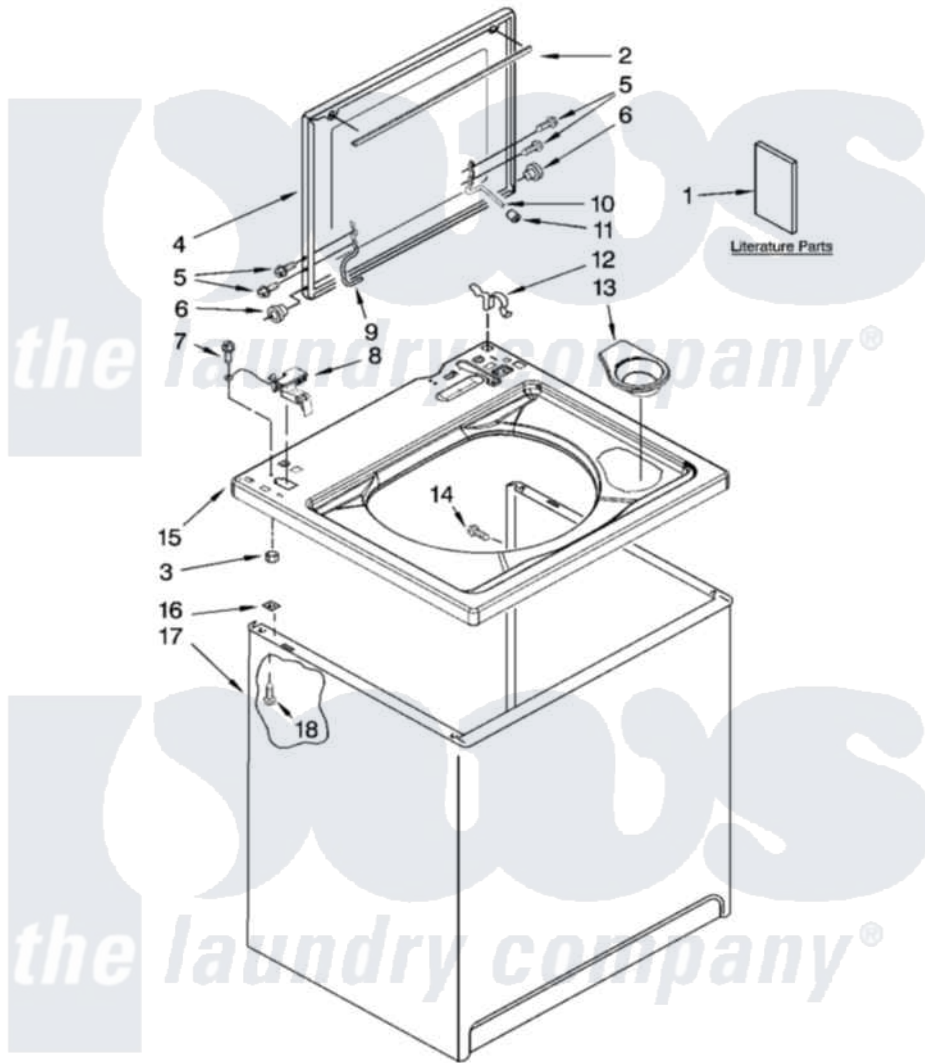

Maytag 7MMPL6000TW0 01 - TOP AND CABINET PARTS

TOP AND CABINET PARTS

For Model: 7MMPL6000TW0
(White/Grey)

AUTOMATIC
WASHER

7-07 Litho in U.S.A. (dtd)

1

Part No. W10122840 Rev. B

Maytag [Residential Maytag 7MMPL6000TW0 Washer Parts](#) Parts Diagram 01 - TOP AND CABINET PARTS
Click on the part number to view part

Item	Original Part Number	Replaced By	Status	Part Description
1	W10096821		Not Available	Use & Care Guide
"	W10117868		Not Available	Feature Sheet
"	W10096822		Not Available	Energy Guide
"	W10116921		Not Available	Wiring Diagram
2	8054939			Seal, Lid
3	8533959	680762		Nut
4	W10093719	W10193865		Lid
5	W10119828			Screw, Lid Hinge Mounting
6	8319539			Bearing, Lid Hinge
7	3351614			Screw, Gearcase Cover Mounting
8	8318084			Switch, Lid
9	8559336	W10225136		Hinge 7 Pad Assembly
10	54583			Hinge, Lid
11	19119			Bumper, Lid Hinge
12	62780			Clip, Top And Cabinet And Rear Panel

13	8565967		Dispenser, Bleach
14	3357011	308685	Side Trim)
15	8543488		Top
16	62750		Spacer, Cabinet To Top (4)
17	63424		Cabinet
18	3390631		Screw, 10-16 X 3/8