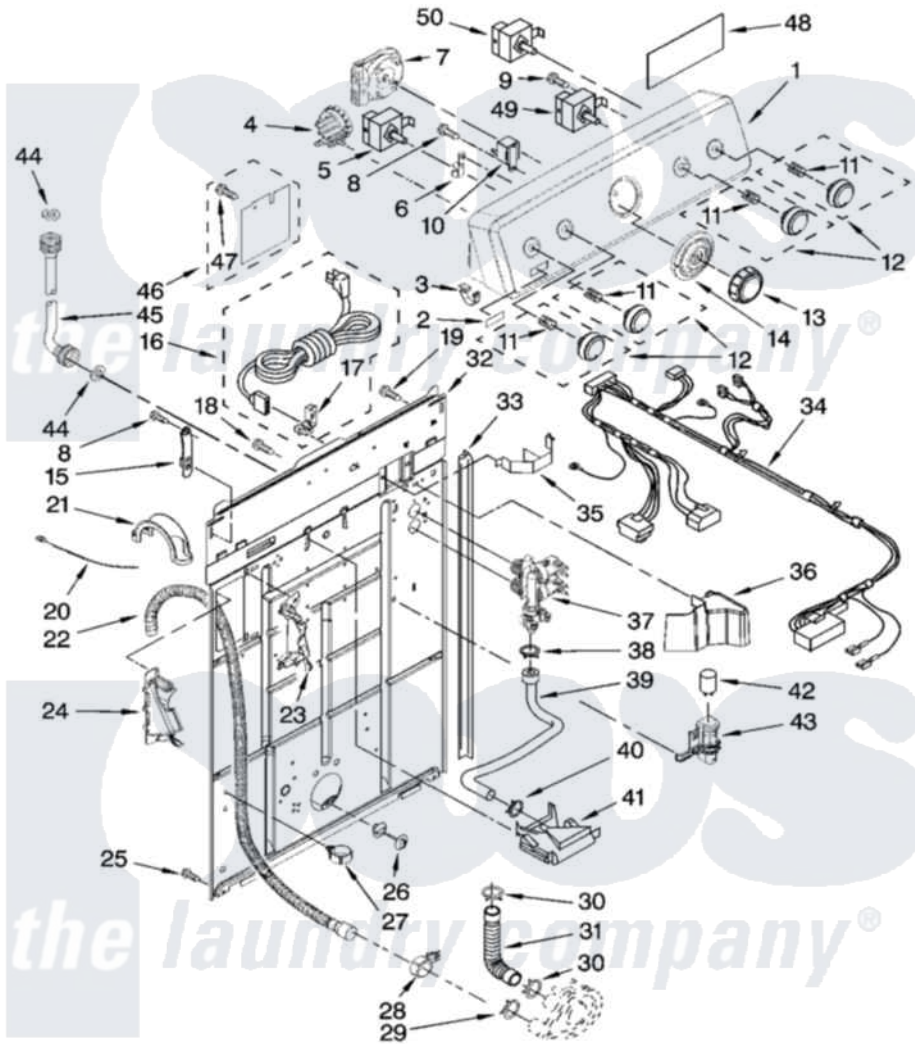

# Maytag 7MMPL6000TW0 02 - CONTROLS AND REAR PANEL PARTS

## CONTROLS AND REAR PANEL PARTS

For Model: 7MMPL6000TW0  
(White/Grey)

W10122840

3

Maytag Residential Maytag 7MMPL6000TW0 Washer Parts Parts Diagram 02 - CONTROLS AND REAR PANEL PARTS  
Click on the part number to view part

Item	Original Part Number	Replaced By	Status	Part Description
1	<a href="#">W10115396</a>			Console And Shell Assembly
2	W10112569	<a href="#">W10203949</a>		Medallion
3	<a href="#">8312709</a>			Clip-Console
4	8577842	<a href="#">W10339250</a>		Switch-WL
5	<a href="#">8578338</a>			Switch, Water Temperature
6	<a href="#">8317975</a>			Restraint, Harness
7	<a href="#">W10111389</a>			Timer
8	<a href="#">90767</a>			Screw, 8A X 3/8 HeX Washer Head Tapping
9	<a href="#">3400073</a>			Screw, Ground
10	<a href="#">694419</a>			Mini-Buzzer
11	<a href="#">8536939</a>			Clip, Knob
12	W10112572	<a href="#">W10110035</a>		Knob
13	<a href="#">W10110033</a>			Knob, Timer
14	<a href="#">W10112571</a>			Dial,
15	<a href="#">8568314</a>			Strap, Console
16	<a href="#">W10115689</a>			Cord, Power