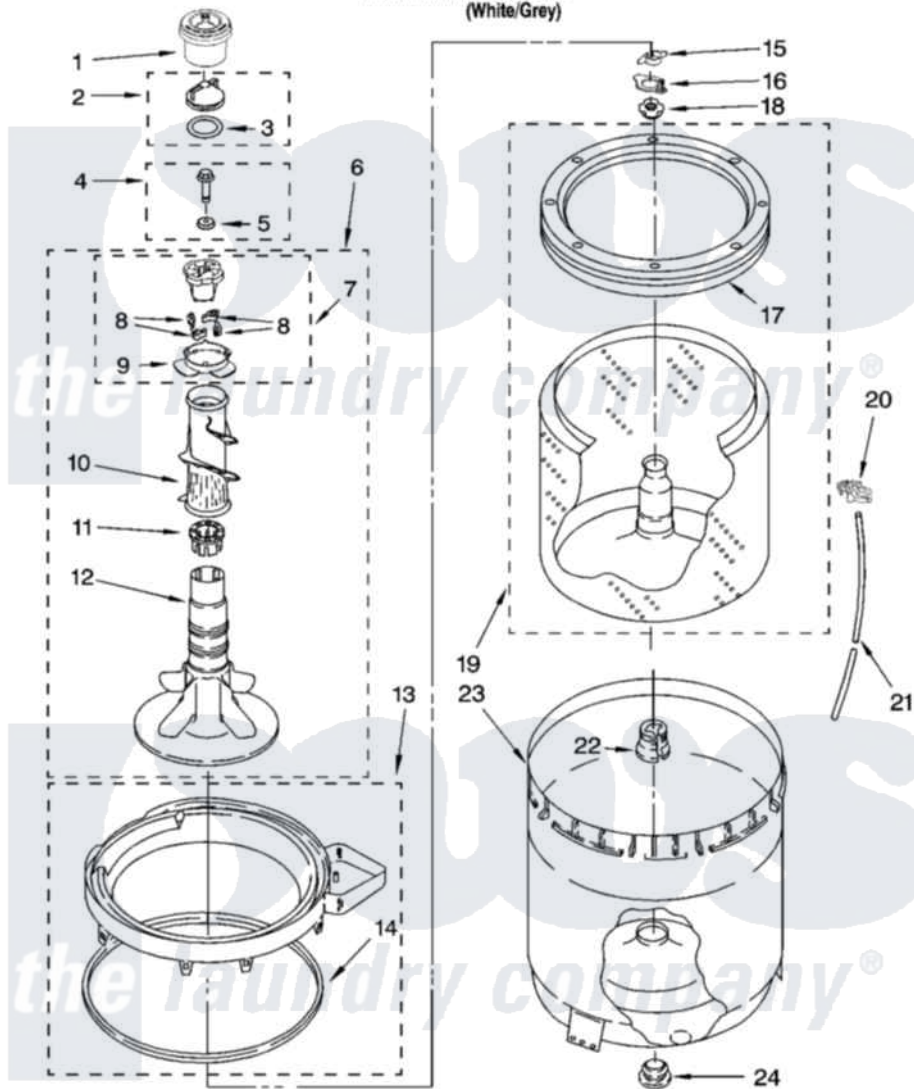

# Maytag 7MMPL6000TW0 03 - AGITATOR, BASKET AND TUB PARTS

## AGITATOR, BASKET AND TUB PARTS

For Model: 7MMPL6000TW0  
(White/Grey)

W10122840

5

Maytag [Residential Maytag 7MMPL6000TW0 Washer Parts](#) Parts Diagram 03 - AGITATOR, BASKET AND TUB PARTS

Click on the part number to view part

Item	Original Part Number	Replaced By	Status	Part Description
1	<a href="#">8565968</a>			Dispenser, Fabric Softener
2	3354733	<a href="#">W10074580</a>		Cap, Barrier
3	3348855	<a href="#">W10072840</a>		Fabric Softener
4	<a href="#">358237</a>			Screw And Washer
5	<a href="#">3949550</a>			Washer
6	<a href="#">W10093672</a>			Agitator
7	3363663	<a href="#">285811</a>		Cam-Agitator
8	3366877	<a href="#">80040</a>		Dog-Agitator
9	<a href="#">3363661</a>			Bearing, Driven Cam
10	<a href="#">3349019</a>			Auger, Agitator
11	3350389	<a href="#">285587</a>		Washer
12	<a href="#">W10110020</a>			Agitator
13	8528150	<a href="#">W10445870</a>		Ring-Tub
14	<a href="#">3976308</a>			Gasket, Tub Ring
15	<a href="#">3354845</a>			Clip, Agitator
16	<a href="#">8543666</a>			Washer, Agitator

17	W10118233	<a href="#">W10006326</a>	Balance Ring
18	W10116603	<a href="#">W10116602</a>	Nut, Spanner
19	<a href="#">8579546</a>		Basket And Balance Ring
20	<a href="#">2219077</a>		Clip, Pressure Switch Hose
21	3347780	<a href="#">353244</a>	Hose, Pressure Switch
22	<a href="#">389140</a>		Tub Block, Basket Drive
23	<a href="#">63849</a>		Strain Relief, Power Cord
24	<a href="#">383727</a>		Gasket, Centerpodt