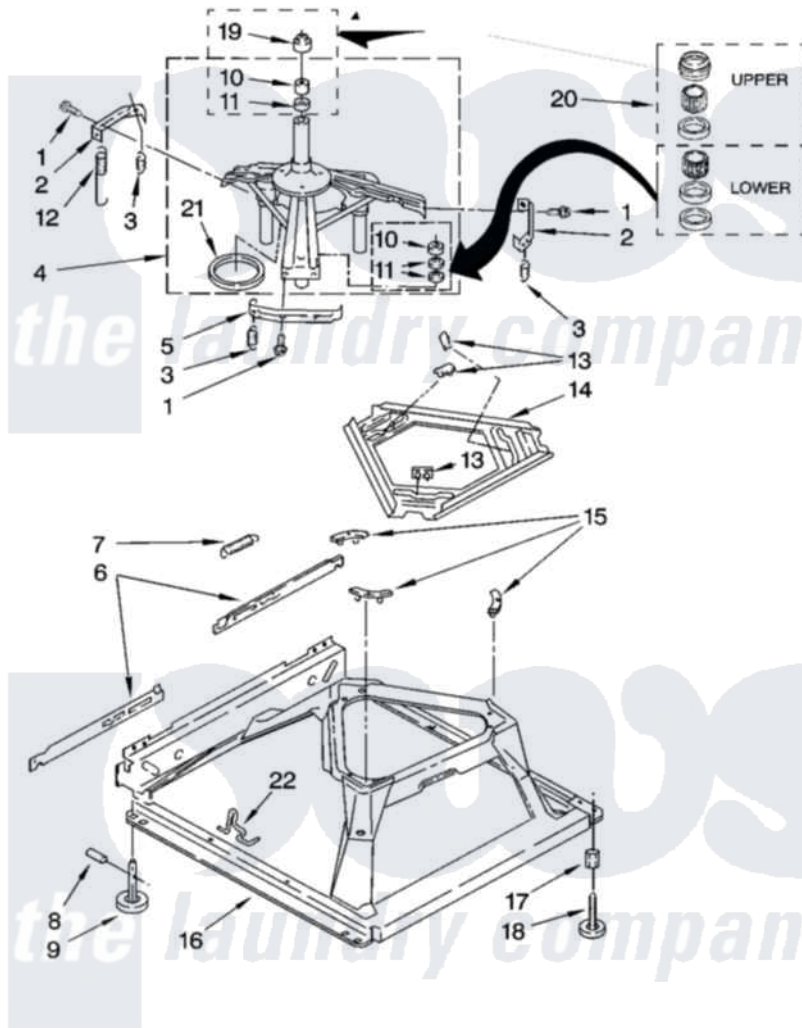

Maytag 7MMPL6000TW0 05 - MACHINE BASE PARTS

MACHINE BASE PARTS

For Model: 7MMPL6000TW0
(White/Grey)

8

W10122840

Maytag [Residential Maytag 7MMPL6000TW0 Washer Parts](#) Parts Diagram 05 - MACHINE BASE PARTS
Click on the part number to view part

| Item | Original Part Number | Replaced By | Status | Part Description |
|------|-------------------------|---------------------------|--------|--------------------------|
| 1 | 3400076 | | | Screw, Bracket Mounting |
| 2 | 64067 | | | Bracket, Spring Outer |
| 3 | 63907 | | | Spring, Suspension |
| 4 | 8575214 | 280184 | | Support |
| 5 | 64065 | | | Bracket, Spring Outer |
| 6 | 63466 | | | Link, Leveling Mechanism |
| 7 | 62597 | 8316845 | | Spring |
| 8 | 62837 | | | Pin, Knurled |
| 9 | 62596 | 285244 | | Feet-Leveling |
| 10 | 8546455 | | | Bearing, Centerpost |
| 11 | 357409 | 359449 | | Seal, Agitator Shaft |
| 12 | 388492 | W10250667 | | Spring, Counterweight |
| 13 | 62568 | 285219 | | Pad |
| 14 | 3946509 | | | Plate, Suspension |
| 15 | 3363660 | 285744 | | Pad |
| 16 | 3946512 | 285771 | | Base |

| | | |
|----|---------------------------|---|
| 17 | 3359452 | Nut, Lock |
| 18 | W10001130 | Foot, Leveling |
| 19 | 8577376 | Seal, Centerpost |
| 20 | 285203 | Centerpost Bearing Kit |
| 21 | 63134 | Ring, Sound Deadening |
| 22 | 63806 | W10145155 Retainer, Suspension Spring |