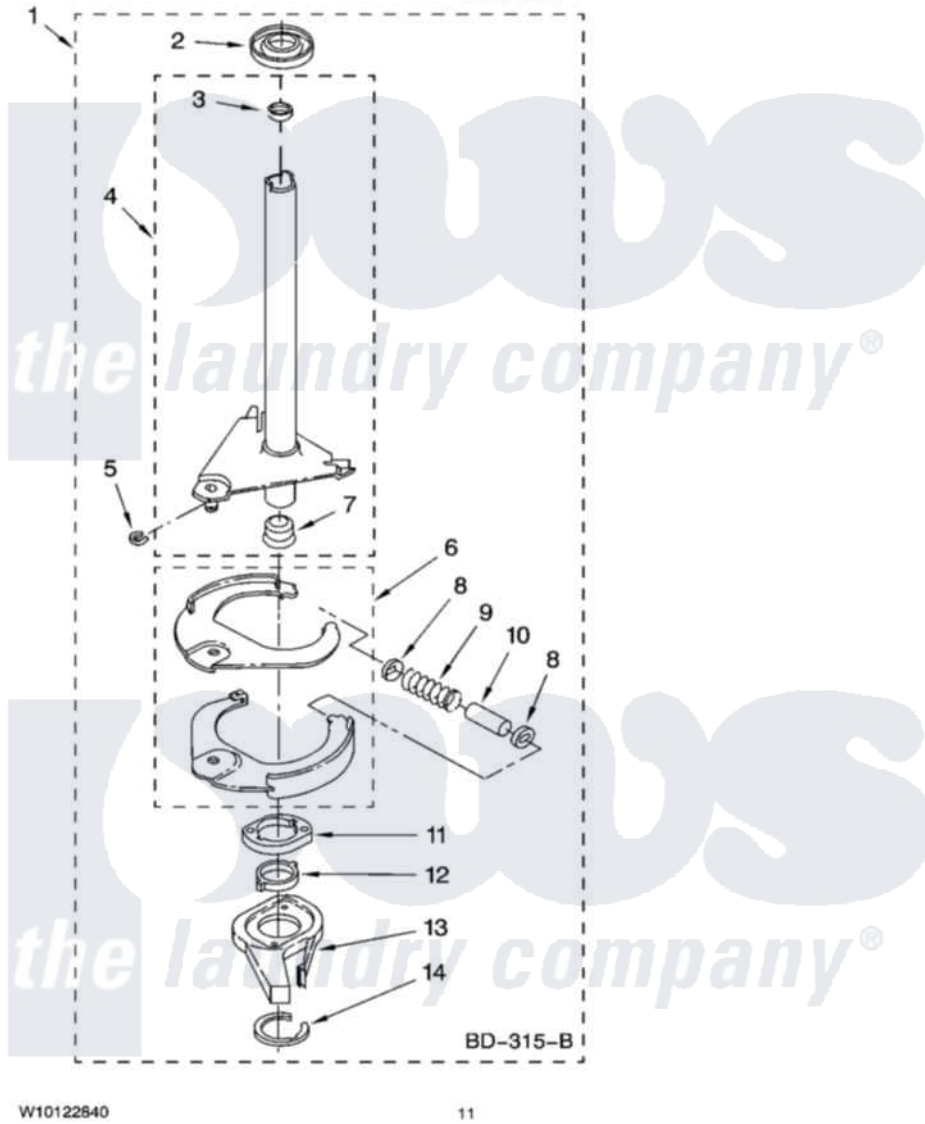

Maytag 7MMPL6000TW0 07 - BRAKE AND DRIVE TUBE PARTS

BRAKE AND DRIVE TUBE PARTS

For Model: 7MMPL6000TW0
(White/Grey)

W10122840

11

Maytag [Residential Maytag 7MMPL6000TW0 Washer Parts](#) Parts Diagram 07 - BRAKE AND DRIVE TUBE PARTS

Click on the part number to view part

Item	Original Part Number	Replaced By	Status	Part Description
1	388952	285792		Basketdrive
2	62658			Ring, Thrust
3	356427			Seal, Spin Pinion
4	64027	64208		Tube-Spin
5	64035	W10083190		Ring, Retaining
6	64232	285438		Shoe-Brake
7	62703	8546462		"T" Bearing, Spin Tube
8	3353956	285658		Sleeve
9	387806		Not Available	Spring, Brake
10	3355360	285658		Sleeve
11	661516	8546461		Cam, Brake Release
12	63022			Sleeve, Cam
13	64194	285790		Lining
14	90368	W10083200		Ring, Retaining
NI			Not Available	
"	285208			Lubricant