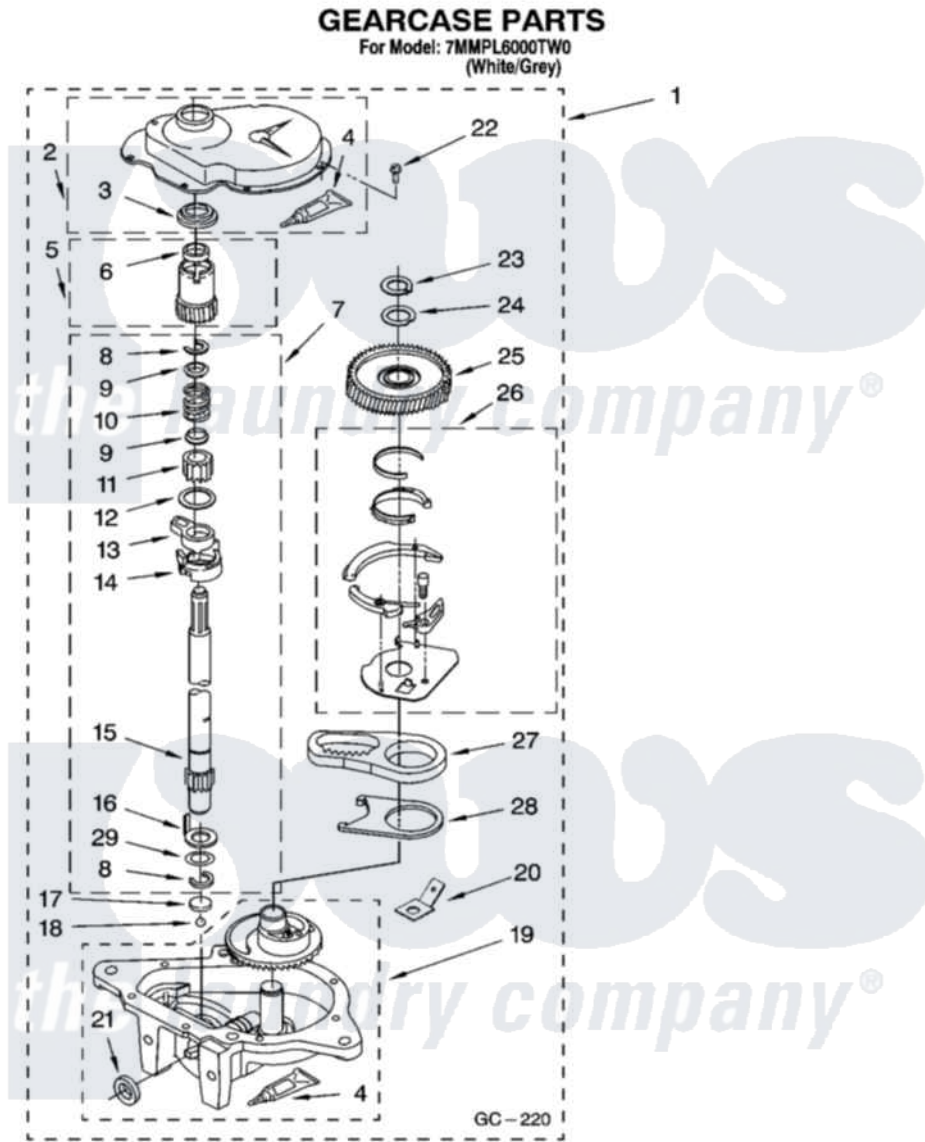

**Maytag 7MMPL6000TW0 08 - GEARCASE PARTS, OPTIONAL PARTS
(NOT INCLUDED)**

12

W10122840

Maytag Residential Maytag 7MMPL6000TW0 Washer Parts Parts Diagram 08 - GEARCASE PARTS, OPTIONAL PARTS (NOT INCLUDED)

Click on the part number to view part

Item	Original Part Number	Replaced By	Status	Part Description
1	8532118	3360629		Gearcase
2	285202			Cover, Gearcase
3	3349985			Seal, Gearcase Cover
4	285195			Sealer Sealer, Gasket
5	63320	285362		Gear and Pinion
6	356427			Seal, Spin Pinion
7	389387			Shaft, Agitator
8	90369		Not Available	Ring, Retaining (2)
9	62677			Retainer, Spring
10	62676			Spring, Agitator
11	63273	285509		Shaft, Agitator
12	62619			Washer, Agitator Gear
13	62580	285206		Cam-Agitator
14	62581	285206		Cam-Agitator
15	285509			Shaft, Agitator