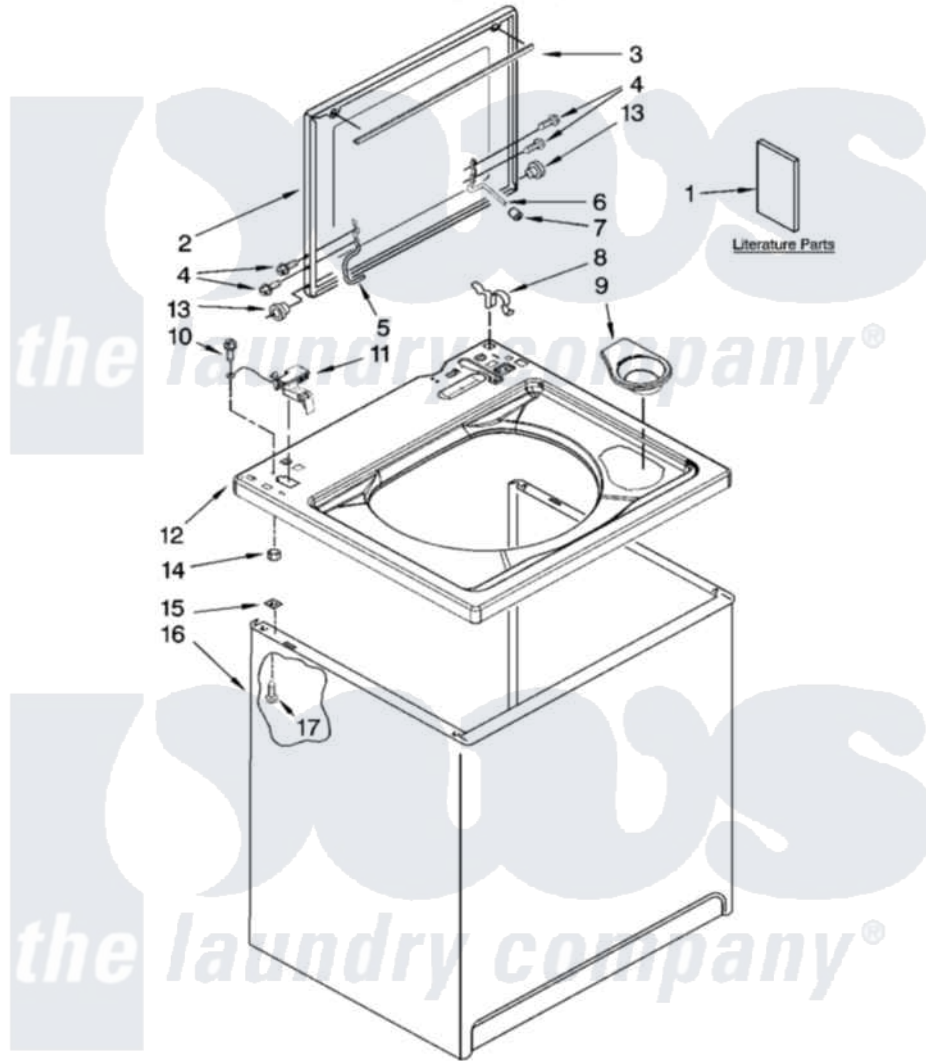

Maytag 7MMPM0060VM0 01 - TOP AND CABINET PARTS

MAYTAG

TOP AND CABINET PARTS

For Model: 7MMPM0060VM0
(White/Metallic)

AUTOMATIC
WASHER

2-08 Litho in U.S.A. (drd)

1

Part No. W10186218 Rev. A

[Maytag Residential Maytag 7MMPM0060VM0 Washer Parts](#) Parts Diagram 01 - TOP AND CABINET PARTS

[Click on the part number to view part](#)

Item	Original Part Number	Replaced By	Status	Part Description
1	W10155421		Not Available	Feature Sheet
"	W10096821		Not Available	Use & Care Guide
"	W10155424		Not Available	Energy Guide (Mexico)
"	W10150058		Not Available	Wiring Diagram
2	W10171568	W10193865		Lid
3	8054939			Seal, Lid
4	W10119828			Screw, Lid Hinge Mounting
5	8559336	W10225136		Hinge 7 Pad Assembly
6	54583			Hinge, Lid
7	19119			Bumper, Lid Hinge
8	62780			Clip, Top And Cabinet And Rear Panel
9	8565967			Dispenser, Bleach
10	3351614			Screw, Gearcase Cover Mounting
11	8318084			Switch, Lid
12	8543488			Top

13	8319539		Bearing, Lid Hinge
14	8533959	680762	Nut
15	62750		Spacer, Cabinet To Top (4)
16	63424		Cabinet
17	3390631		Screw, 10-16 X 3/8