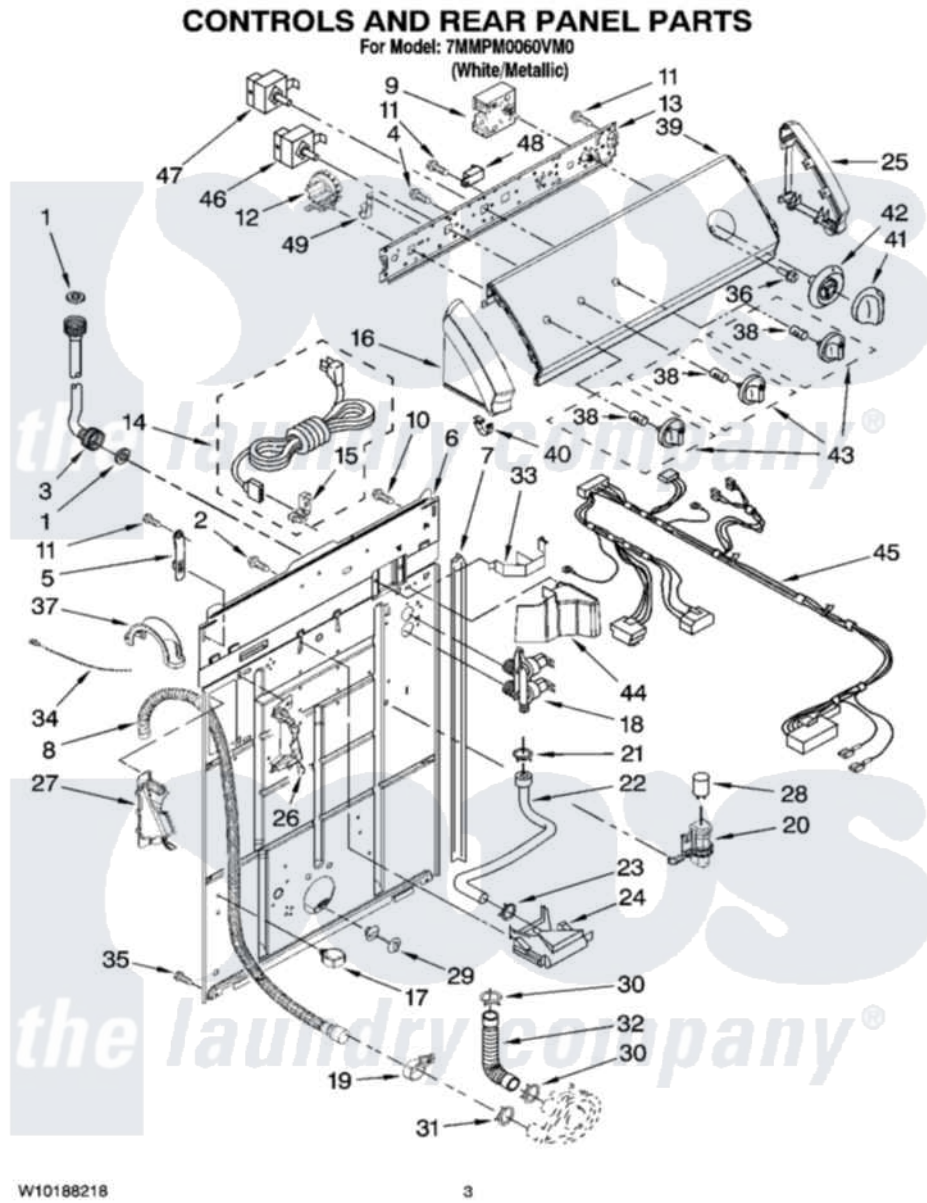

# Maytag 7MMPM0060VM0 02 - CONTROLS AND REAR PANEL PARTS

Maytag Residential Maytag 7MMPM0060VM0 Washer Parts Parts Diagram 02 - CONTROLS AND REAR PANEL PARTS

Click on the part number to view part

Item	Original Part Number	Replaced By	Status	Part Description
1	3976300	<a href="#">16123</a>		Washer Inlet-Hose Miscellaneous Parts Must be Ordered Separately.
2	<a href="#">9740848</a>			Screw, Mixing Valve Mounting
3	8571377	<a href="#">89503</a>		Hose-Inlet
"	8571378	<a href="#">89503</a>		Hose-Inlet
4	<a href="#">3400073</a>			Screw, Ground
5	<a href="#">8568314</a>			Strap, Console
6	<a href="#">8318015</a>			Panel, Rear
7	<a href="#">62747</a>			Pad, Rear Panel
8	W10122138	<a href="#">W10096921</a>		Drain Hose Assembly
9	<a href="#">3951702</a>			Timer, Control
10	<a href="#">3351614</a>			Screw, Gearcase Cover Mounting
11	<a href="#">90767</a>			Screw, 8A X 3/8 HeX Washer Head Tapping
12	8577843	<a href="#">W10337781</a>		Switch-WL