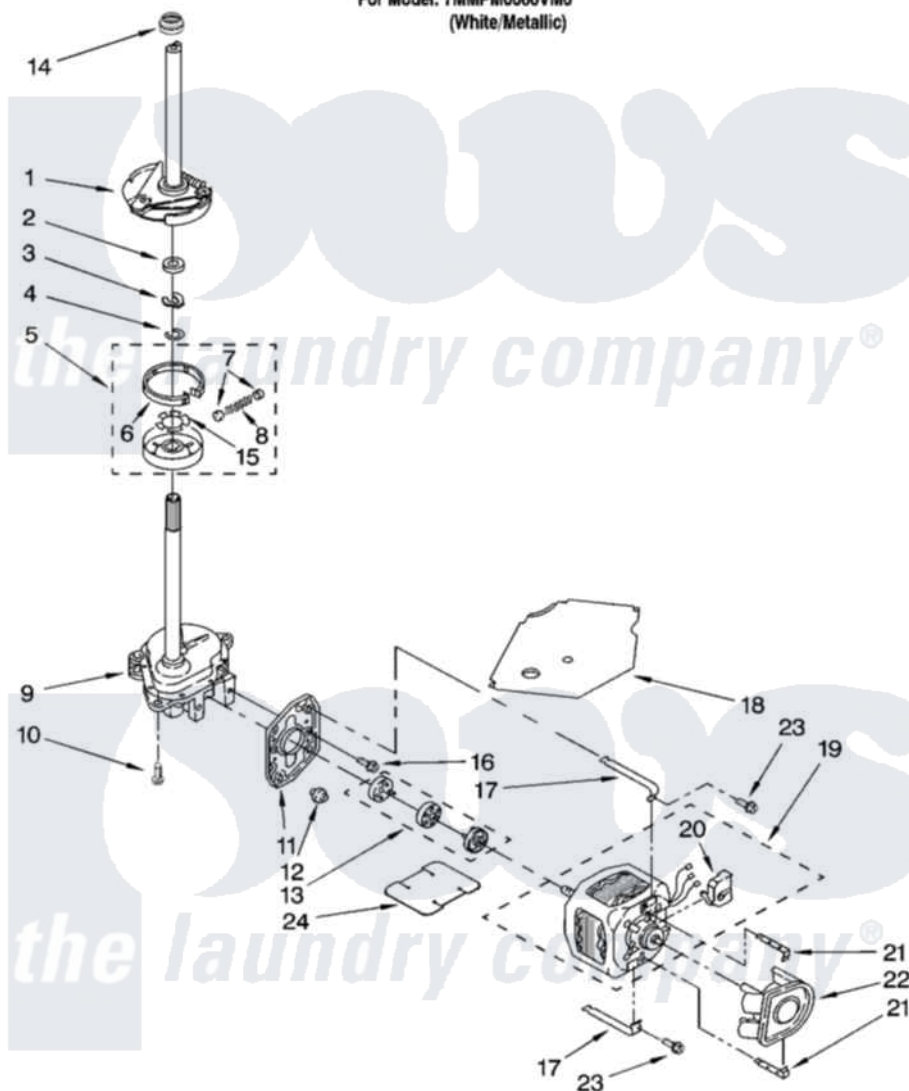

Maytag 7MMPM0060VM0 04 - BRAKE, CLUTCH, GEARCASE, MOTOR AND PUMP PARTS

BRAKE, CLUTCH, GEARCASE, MOTOR AND PUMP PARTS

For Model: 7MMPM0060VM0
(White/Metallic)

W10188218

7

Maytag [Residential Maytag 7MMPM0060VM0 Washer Parts](#) Parts Diagram 04 - BRAKE, CLUTCH, GEARCASE, MOTOR AND PUMP PARTS
Click on the part number to view part

Item	Original Part Number	Replaced By	Status	Part Description
1	388952	285792		Basketdrive
2	63292			Washer, Spin Tube Thrust
3	62697	W10080230		Ring, Spin Tube Support
4	63283	285353		Ring
5	3951311	285785		Clutch
6	3951308	285790		Lining
7	62646			Cap, Clutch Spring
8	3946792			Spring And Damper Assembly
9	8532118	3360629		Gearcase
10	3357334	3400516		Screw Anti-Rattle
11	62611			Plate, Motor Mount To Gearcase
12	62691			Grommet, Motor
13	3364003	285753A		Coupling
14	8577374			Seal, Centerpost

15	3355454		Clip, Main Drive
16	3400516		Screw Anti-Rattle
17	W10086010		Retainer, Motor
18	3362089		Shield, Tub To Motor
19	8528157	661600	Motor, Main Drive
20	3952056		Switch, Main Drive Motor
21	8546127		Retainer, Pump
22	3363394		Pump
23	3387485	273556	Screw, 10-16 X 5/8
24	8316060		Shield, Tub To Motor