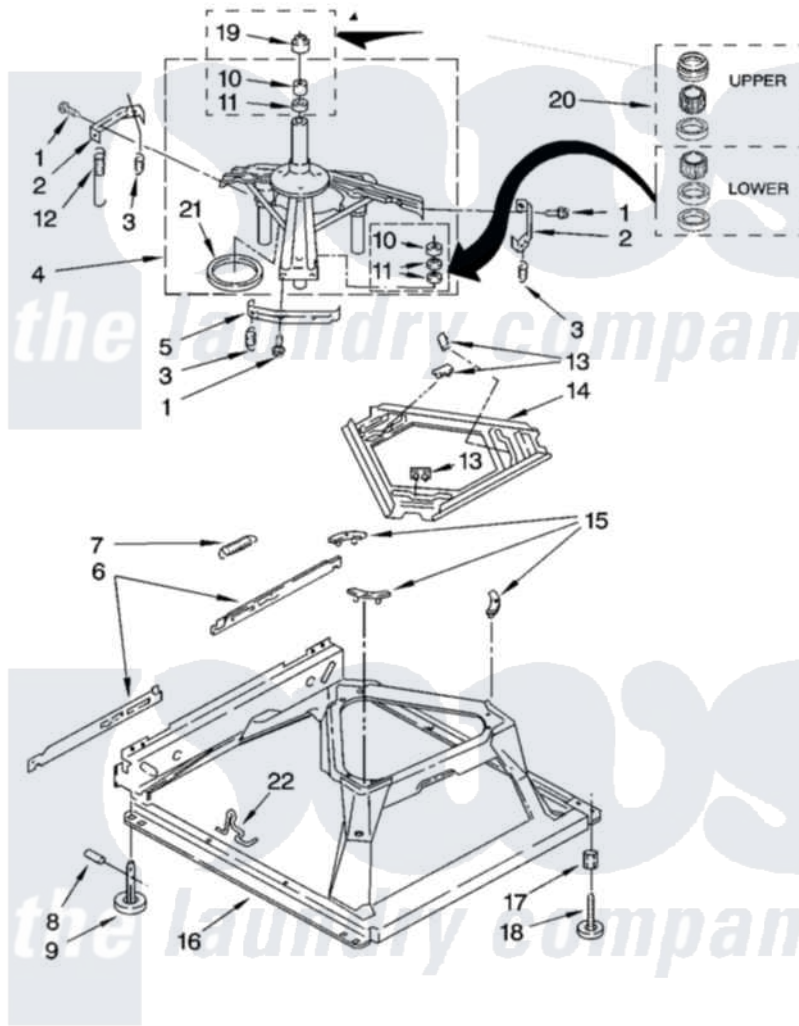

MACHINE BASE PARTS

For Model: 7MMPM0060VM0
(White/Metallic)

Maytag [Residential Maytag 7MMPM0060VM0 Washer Parts](#) Parts Diagram 05 - MACHINE BASE PARTS
Click on the part number to view part

Item	Original Part Number	Replaced By	Status	Part Description
1	3400076			Screw, Bracket Mounting
2	64067			Bracket, Spring Outer
3	63907			Spring, Suspension
4	8575214	280184		Support
5	64065			Bracket, Spring Outer
6	63466			Link, Leveling Mechanism
7	62597	8316845		Spring
8	62837			Pin, Knurled
9	62596	285244		Feet-Leveling
10	8546455			Bearing, Centerpost
11	357409	359449		Seal, Agitator Shaft
12	388492	W10250667		Spring, Counterweight
13	62568	285219		Pad
14	3946509			Plate, Suspension
15	3363660	285744		Pad
16	3946512	285771		Base

17	3359452	Nut, Lock
18	W10001130	Foot, Leveling
19	8577376	Seal, Centerpost
20	285203	Centerpost Bearing Kit
21	63134	Ring, Sound Deadening
22	W10145155	Retainer, Suspension Spring