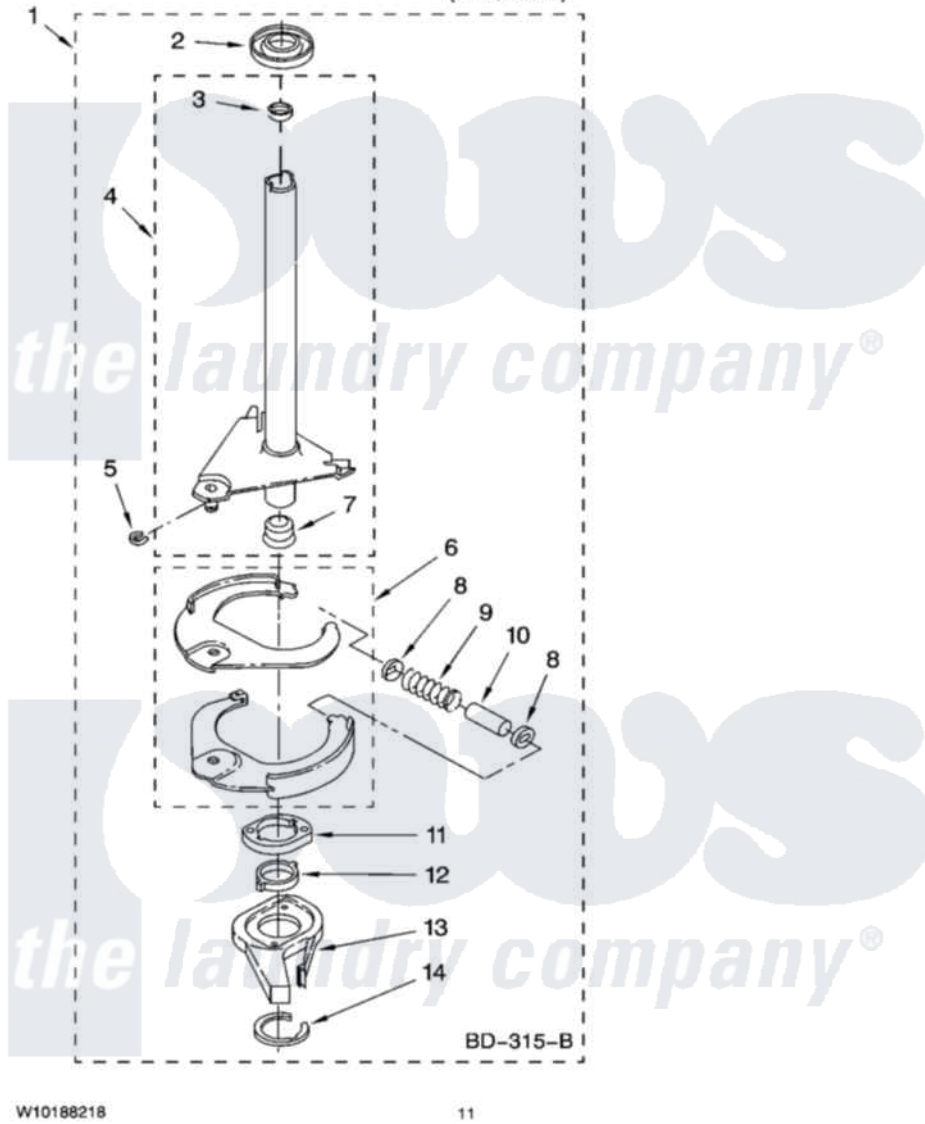

# Maytag 7MMPM0060VM0 07 - BRAKE AND DRIVE TUBE PARTS

## BRAKE AND DRIVE TUBE PARTS

For Model: 7MMPM0060VM0  
(White/Metallic)

W10188218

11

Maytag Residential Maytag 7MMPM0060VM0 Washer Parts Parts Diagram 07 - BRAKE AND DRIVE TUBE PARTS  
Click on the part number to view part

Item	Original Part Number	Replaced By	Status	Part Description
1	388952	<a href="#">285792</a>		Basketdrive
2	<a href="#">62658</a>			Ring, Thrust
3	<a href="#">356427</a>			Seal, Spin Pinion
4	64027	<a href="#">64208</a>		Tube-Spin
5	64035	<a href="#">W10083190</a>		Ring, Retaining
6	64232	<a href="#">285438</a>		Shoe-Brake
7	62703	<a href="#">8546462</a>		"T" Bearing, Spin Tube
8	3353956	<a href="#">285658</a>		Sleeve
9	387806		Not Available	Spring, Brake
10	3355360	<a href="#">285658</a>		Sleeve
11	661516	<a href="#">8546461</a>		Cam, Brake Release
12	<a href="#">63022</a>			Sleeve, Cam
13	64194	<a href="#">285790</a>		Lining
14	90368	<a href="#">W10083200</a>		Ring, Retaining
NI	BLANK		Not Available	FOLLOWING PARTS NOT ILLUSTRATED
"	<a href="#">285208</a>			Lubricant