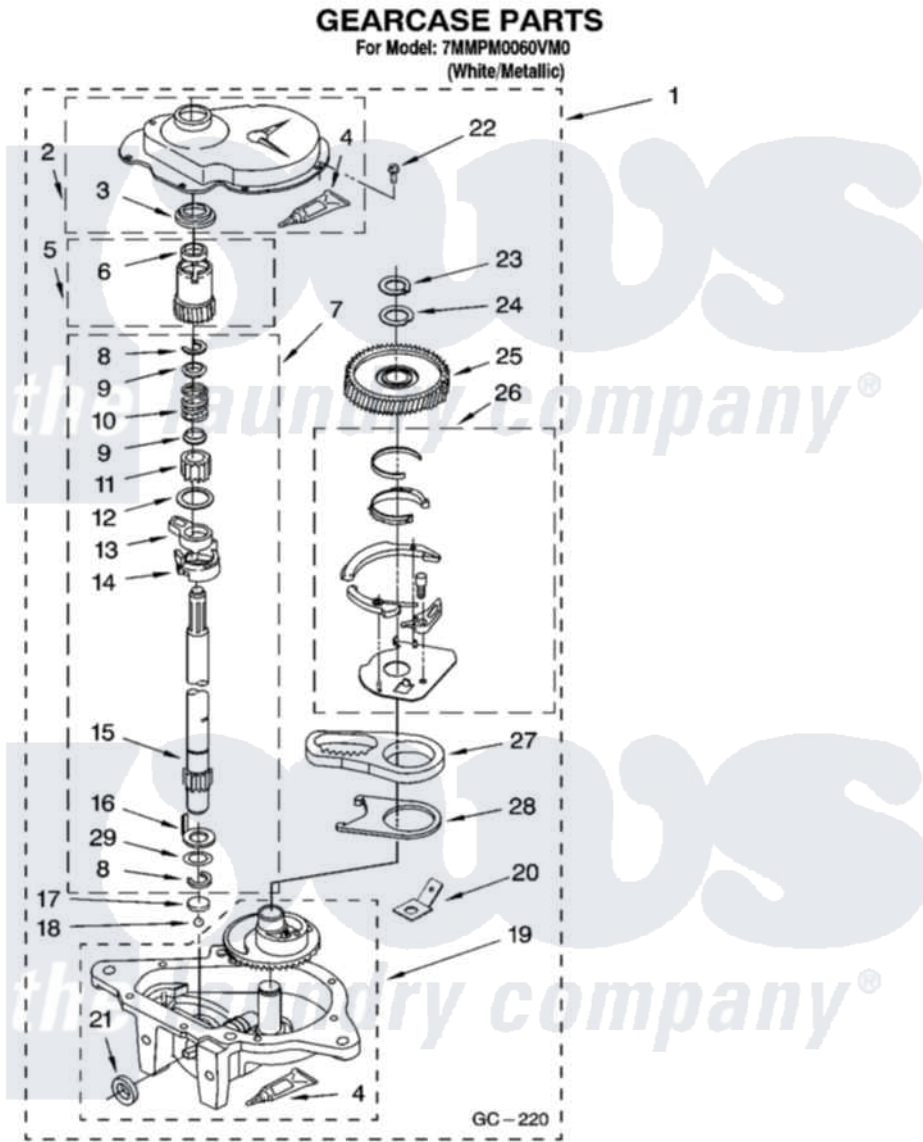

**Maytag 7MMPM0060VM0 08 - GEARCASE PARTS, OPTIONAL PARTS
(NOT INCLUDED)**

12

W10188218

Maytag Residential Maytag 7MMPM0060VM0 Washer Parts Parts Diagram 08 - GEARCASE PARTS, OPTIONAL PARTS (NOT INCLUDED)

Click on the part number to view part

Item	Original Part Number	Replaced By	Status	Part Description
1	8532118	3360629		Gearcase
2	285202			Cover, Gearcase
3	3349985			Seal, Gearcase Cover
4	285195			Sealer Sealer, Gasket
5	63320	285362		Gear and Pinion
6	356427			Seal, Spin Pinion
7	389387			Shaft, Agitator
8	90369		Not Available	Ring, Retaining (2)
9	62677			Retainer, Spring
10	62676			Spring, Agitator
11	63273	285509		Shaft, Agitator
12	62619			Washer, Agitator Gear
13	62580	285206		Cam-Agitator
14	62581	285206		Cam-Agitator
15	285509			Shaft, Agitator

16	62618		Washer, Cam Thrust
17	16018	285205	Bearing
18	85529	285205	Bearing
19	389230	285515	Gearcase
20	3949116	Not Available	BLOCK TAB, TERMINAL
21	285352		Seal Kit, Thrust Plug
22	3351614		Screw, Gearcase Cover Mounting
23	3362552	285765	Ring-Retrn
24	285735	285766	Washer Kit, Thrust
25	62570	285362	Gear and Pinon
26	388253	999516	Shelf-Glas
27	3349296	8546456	Rack, Connecting
28	62621		Actuator, Shift
29	388815		Washer, Intermediate 1 3976263 Miscellaneous Parts Bag 2 3976300 Washer, Inlet Hose 3 3366913 Clamp, Hose
NI	72017		Paint, Touch-Up
"	350938		Paint, Pressurized Spray B
"	350930		Paint, Pressurized Spray B
"	799344		Paint, Touch-Up)
"	BLANK	Not Available	OIL
"	350572		Oil
"	BLANK	Not Available	LUBRICANT
"	285208		Lubricant
"	BLANK	Not Available	SEALER
"	285195		Sealer Sealer, Gasket
"	BLANK	Not Available	ACCESSORY PARTS
"	63580		Dispenser, Fabric Softener
"	367031		Water System Parts
"	280129	280129A	Break-Sphn
"	280130	280130A	Adapter
"	280131	40922	Hose