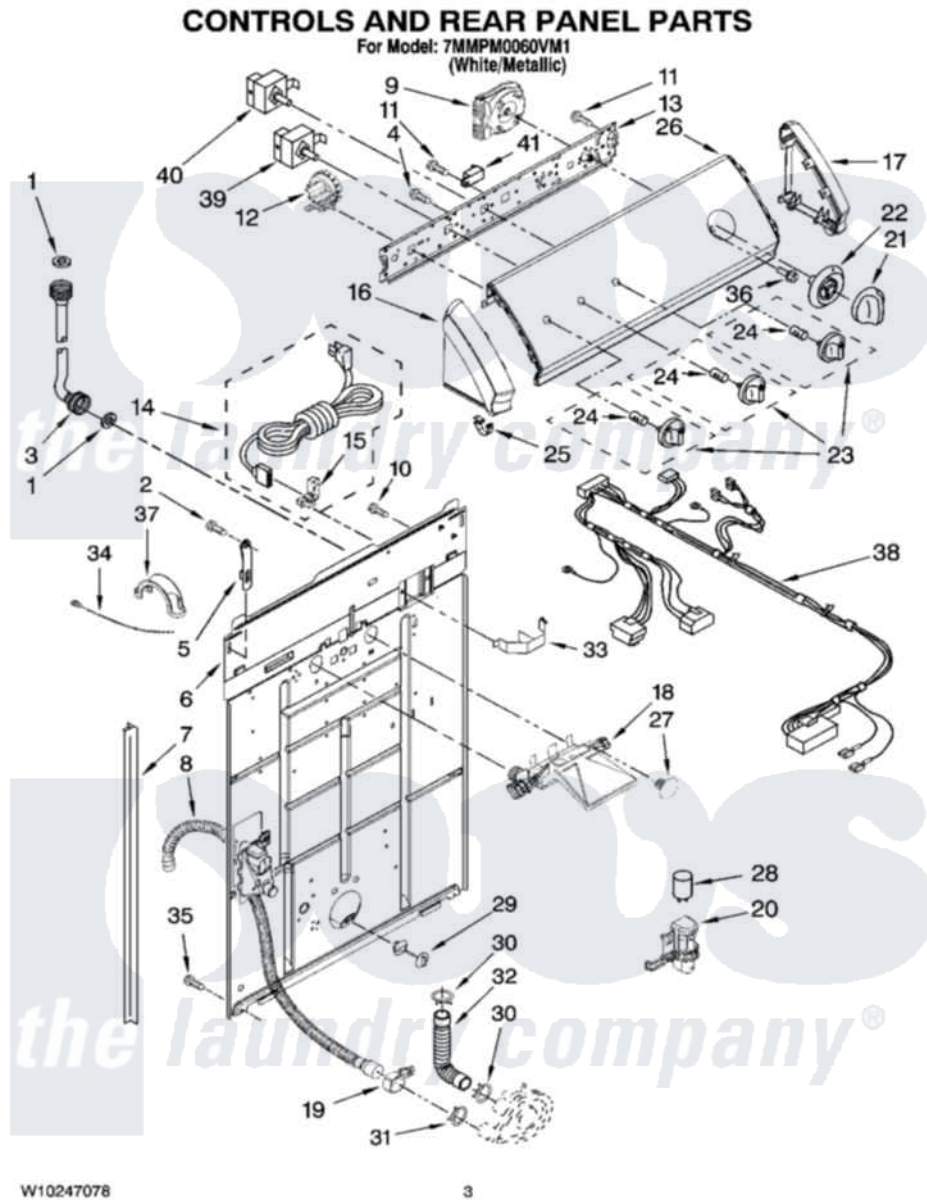

Maytag 7MMPM0060VM1 02 - CONTROLS AND REAR PANEL PARTS

Maytag Residential Maytag 7MMPM0060VM1 Washer Parts Parts Diagram 02 - CONTROLS AND REAR PANEL PARTS

[Click on the part number to view part](#)

Item	Original Part Number	Replaced By	Status	Part Description
1	W10242307	16123		Washer Inlet-Hose Miscellaneous Parts Must be Ordered Separately.
2	9740848			Screw, Mixing Valve Mounting
3	W10194210	89503		Hose-Inlet
"	W10196191	89503		Hose-Inlet
4	3400073			Screw, Ground
5	8568314			Strap, Console
6	W10194450			Panel, Rear
7	62747			Pad, Rear Panel
8	W10189267			Drain Hose Assembly
9	8577356			Timer, Control
10	3351614			Screw, Gearcase Cover Mounting
11	90767			Screw, 8A X 3/8 HeX Washer Head Tapping
12	8577843	W10337781		Switch-WL

13	8559504	W10392396	Bracket
14	W10115689		Cord, Power
15	3952821	285777	Relief-Str
16	8559502		Cap, End
17	8559501		Cap, End
18	W10278652		Valve, Water Inlet W/Vacuum Break
19	8541668		Clamp, Hose
20	8318046		Clip, Capacitor
21	3956786		Knob, Timer
22	8559524		Dial, Timer
23	3956788		Knob, Control
24	8536939		Clip, Knob
25	8312709		Clip-Console
26	W10222524		Panel, Console
27	W10000080	8282566	Clip, Pine Tree
28	8572717		Capacitor, Motor Start
29	8519200		Support, Rear Panel
30	3363366	616099	Clamp
31	8317496	285655	Clamp, Hose
32	3951449	285871	Hose
33	8055003		Clip, Harness And Pressure Switch
34	3347868	W10339879	Tie, Cable
35	62863	3390631	Screw, 10-16 X 3/8
36	3400818		Screw, Timer Mounting
37	8577378		U-Bend, Drain Hose
38	W10224862		Harness, Wiring
39	661614		Switch, Water Temperature
40	3949187	W10168262	Switch, Rotary
41	694419		Mini-Buzzer