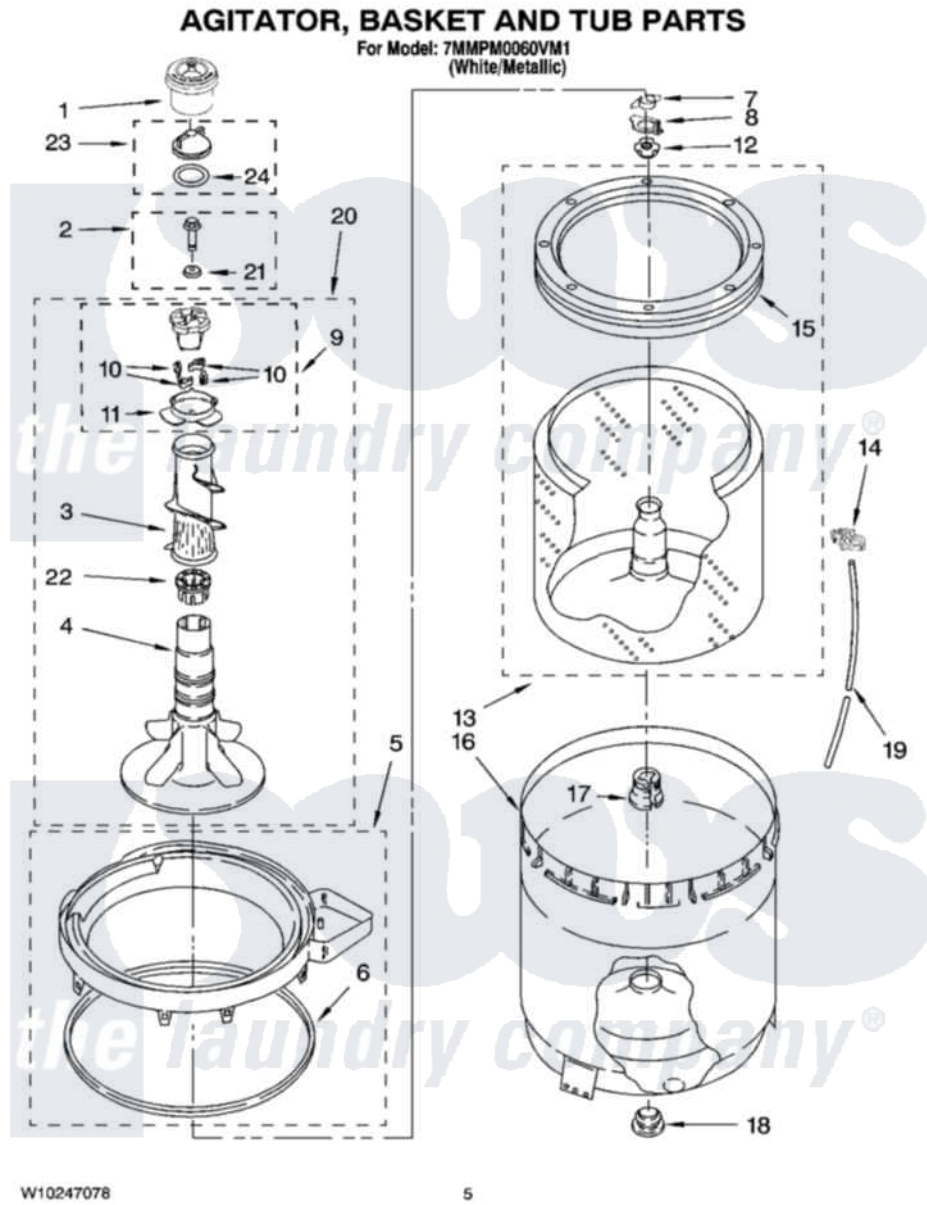

# Maytag 7MMPM0060VM1 03 - AGITATOR, BASKET AND TUB PARTS

W10247078

5

Maytag [Residential Maytag 7MMPM0060VM1 Washer Parts](#) Parts Diagram 03 - AGITATOR, BASKET AND TUB PARTS

Click on the part number to view part

Item	Original Part Number	Replaced By	Status	Part Description
1	<a href="#">8565968</a>			Dispenser, Fabric Softener
2	<a href="#">358237</a>			Screw And Washer
3	<a href="#">3349019</a>			Auger, Agitator
4	<a href="#">W10110020</a>			Agitator
5	8528150	<a href="#">W10445870</a>		Ring-Tub
6	<a href="#">3976308</a>			Gasket, Tub Ring
7	<a href="#">3354845</a>			Clip, Agitator
8	<a href="#">8543666</a>			Washer, Agitator
9	3363663	<a href="#">285811</a>		Cam-Agitator
10	3366877	<a href="#">80040</a>		Dog-Agitator
11	<a href="#">3363661</a>			Bearing, Driven Cam
12	<a href="#">21366</a>			Nut, Spanner
13	8526016	<a href="#">W10389328</a>		Clothes Container, Assembly
14	<a href="#">2219077</a>			Clip, Pressure Switch Hose
15	<a href="#">387240</a>			Ring, Balance
16	<a href="#">63849</a>			Strain Relief, Power Cord

17	<a href="#">389140</a>		Tub Block, Basket Drive
18	<a href="#">383727</a>		Gasket, Centerpodt
19	3347780	<a href="#">353244</a>	Hose, Pressure Switch
20	<a href="#">W10093672</a>		Agitator
21	<a href="#">3949550</a>		Washer
22	3350389	<a href="#">285587</a>	Washer
23	3354733	<a href="#">W10074580</a>	Cap, Barrier
24	<a href="#">W10072840</a>		Fabric Softener