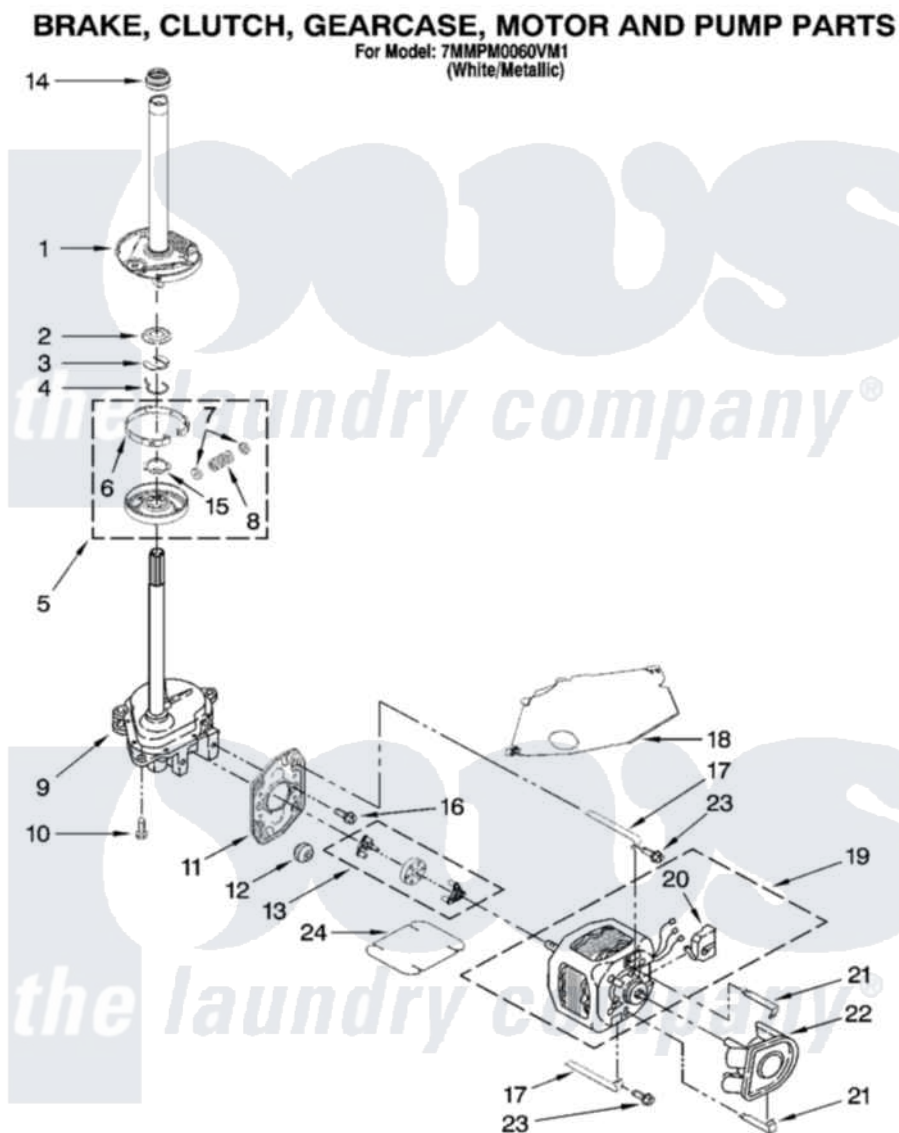

Maytag 7MMPM0060VM1 04 - BRAKE, CLUTCH, GEARCASE, MOTOR AND PUMP PARTS

W10247078

7

Maytag [Residential Maytag 7MMPM0060VM1 Washer Parts](#) Parts Diagram 04 - BRAKE, CLUTCH, GEARCASE, MOTOR AND PUMP PARTS
Click on the part number to view part

Item	Original Part Number	Replaced By	Status	Part Description
1	388952	285792		Basketdrive
2	63292			Washer, Spin Tube Thrust
3	62697	W10080230		Ring, Spin Tube Support
4	63283	285353		Ring
5	3951311	285785		Clutch
6	3951308	285790		Lining
7	62646			Cap, Clutch Spring
8	3946792			Spring And Damper Assembly
9	8532118	3360629		Gearcase
10	3357334	3400516		Screw Anti-Rattle
11	62611			Plate, Motor Mount To Gearcase
12	62691			Grommet, Motor
13	3364003	285753A		Coupling
14	8577374			Seal, Centerpost

15	3355454		Clip, Main Drive
16	3400516		Screw Anti-Rattle
17	W10086010		Retainer, Motor
18	3362089		Shield, Tub To Motor
19	8528157	661600	Motor, Main Drive
20	3952056		Switch, Main Drive Motor
21	8546127		Retainer, Pump
22	3363394		Pump
23	3387485	273556	Screw, 10-16 X 5/8
24	3946532		Shield, Motor