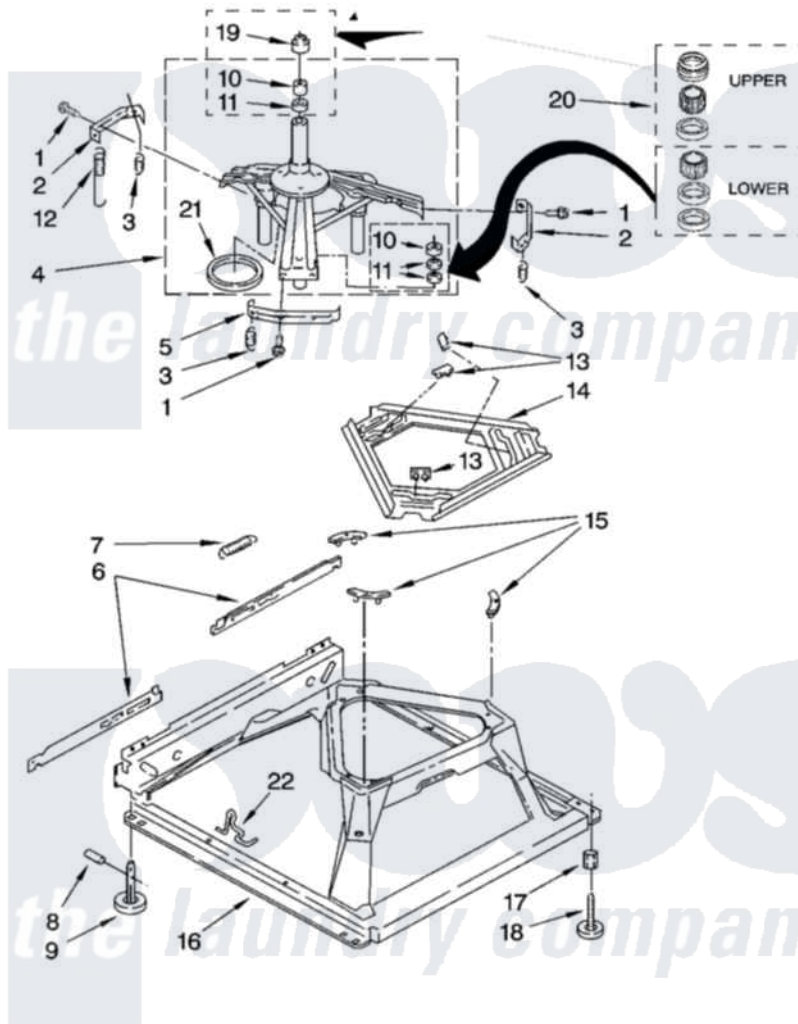

# Maytag 7MMPM0060VM1 05 - MACHINE BASE PARTS

## MACHINE BASE PARTS

For Model: 7MMPM0060VM1  
(White/Metallic)

8

W10247078

Maytag [Residential Maytag 7MMPM0060VM1 Washer Parts](#) Parts Diagram 05 - MACHINE BASE PARTS  
Click on the part number to view part

Item	Original Part Number	Replaced By	Status	Part Description
1	<a href="#">3400076</a>			Screw, Bracket Mounting
2	<a href="#">64067</a>			Bracket, Spring Outer
3	<a href="#">63907</a>			Spring, Suspension
4	8575214	<a href="#">280184</a>		Support
5	<a href="#">64065</a>			Bracket, Spring Outer
6	<a href="#">63466</a>			Link, Leveling Mechanism
7	62597	<a href="#">8316845</a>		Spring
8	<a href="#">62837</a>			Pin, Knurled
9	62596	<a href="#">285244</a>		Feet-Leveling
10	<a href="#">8546455</a>			Bearing, Centerpost
11	357409	<a href="#">359449</a>		Seal, Agitator Shaft
12	388492	<a href="#">W10250667</a>		Spring, Counterweight
13	62568	<a href="#">285219</a>		Pad
14	<a href="#">3946509</a>			Plate, Suspension
15	3363660	<a href="#">285744</a>		Pad
16	3946512	<a href="#">285771</a>		Base

17	<a href="#">3359452</a>	Nut, Lock
18	<a href="#">W10001130</a>	Foot, Leveling
19	<a href="#">8577376</a>	Seal, Centerpost
20	<a href="#">285203</a>	Centerpost Bearing Kit
21	<a href="#">63134</a>	Ring, Sound Deadening
22	<a href="#">W10145155</a>	Retainer, Suspension Spring