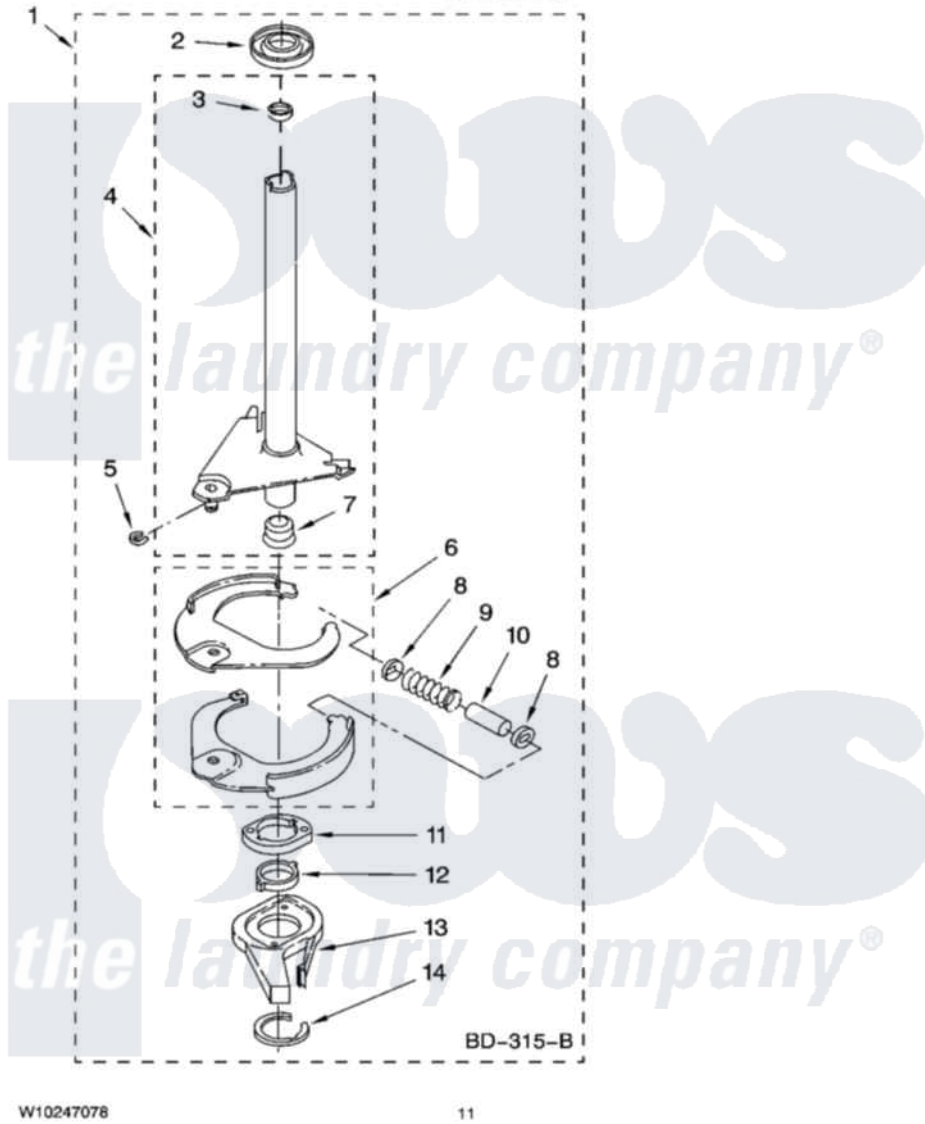

Maytag 7MMPM0060VM1 07 - BRAKE AND DRIVE TUBE PARTS

BRAKE AND DRIVE TUBE PARTS

For Model: 7MMPM0060VM1
(White/Metallic)

W10247078

11

Maytag Residential Maytag 7MMPM0060VM1 Washer Parts Parts Diagram 07 - BRAKE AND DRIVE TUBE PARTS

Click on the part number to view part

Item	Original Part Number	Replaced By	Status	Part Description
1	388952	285792		Basketdrive
2	62658			Ring, Thrust
3	356427			Seal, Spin Pinion
4	64027	64208		Tube-Spin
5	64035	W10083190		Ring, Retaining
6	64232	285438		Shoe-Brake
7	62703	8546462		"T" Bearing, Spin Tube
8	3353956	285658		Sleeve
9	387806		Not Available	Spring, Brake
10	3355360	285658		Sleeve
11	661516	8546461		Cam, Brake Release
12	63022			Sleeve, Cam
13	64194	285790		Lining
14	90368	W10083200		Ring, Retaining
NI	BLANK		Not Available	FOLLOWING PARTS NOT ILLUSTRATED
"	285208			Lubricant