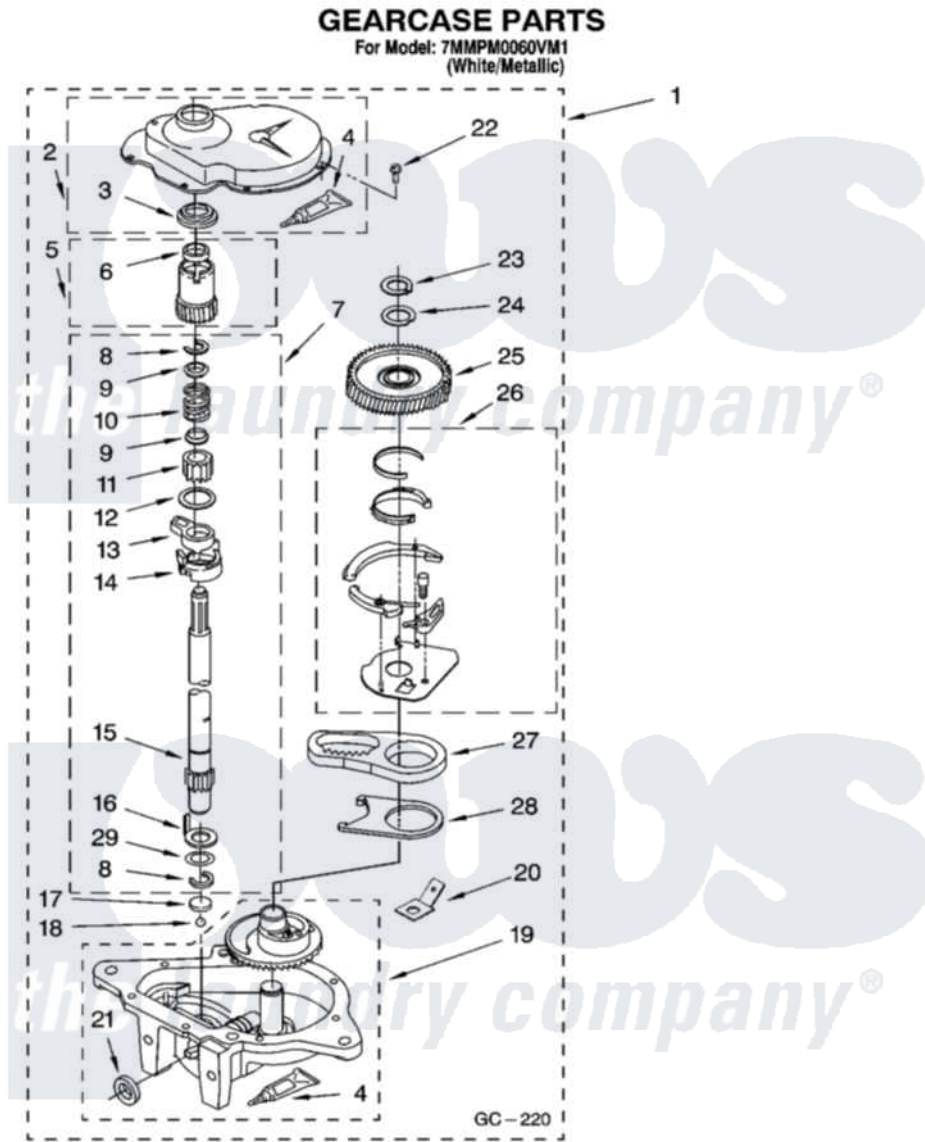

**Maytag 7MMPM0060VM1 08 - GEARCASE PARTS, OPTIONAL PARTS
(NOT INCLUDED)**

12

W10247078

Maytag Residential Maytag 7MMPM0060VM1 Washer Parts Parts Diagram 08 - GEARCASE PARTS, OPTIONAL PARTS (NOT INCLUDED)

Click on the part number to view part

Item	Original Part Number	Replaced By	Status	Part Description
1	8532118	3360629		Gearcase
2	285202			Cover, Gearcase
3	3349985			Seal, Gearcase Cover
4	285195			Sealer Sealer, Gasket
5	63320	285362		Gear and Pinion
6	356427			Seal, Spin Pinion
7	389387			Shaft, Agitator
8	90369		Not Available	Ring, Retaining (2)
9	62677			Retainer, Spring
10	62676			Spring, Agitator
11	63273	285509		Shaft, Agitator
12	62619			Washer, Agitator Gear
13	62580	285206		Cam-Agitator
14	62581	285206		Cam-Agitator
15	285509			Shaft, Agitator

16	62618		Washer, Cam Thrust
17	16018	285205	Bearing
18	85529	285205	Bearing
19	389230	285515	Gearcase
20	3949116	Not Available	BLOCK TAB, TERMINAL
21	285352		Seal Kit, Thrust Plug
22	3351614		Screw, Gearcase Cover Mounting
23	3362552	285765	Ring-Retrn
24	285735	285766	Washer Kit, Thrust
25	62570	285362	Gear and Pinon
26	388253	999516	Shelf-Glas
27	3349296	8546456	Rack, Connecting
28	62621		Actuator, Shift
29	388815		Washer, Intermediate 1 3976263 Miscellaneous Parts Bag 2 3976300 Washer, Inlet Hose 3 3366913 Clamp, Hose
NI	72017		Paint, Touch-Up
"	350938		Paint, Pressurized Spray B
"	350930		Paint, Pressurized Spray B
"	799344		Paint, Touch-Up)
"	BLANK	Not Available	OIL
"	350572		Oil
"	BLANK	Not Available	LUBRICANT
"	285208		Lubricant
"	BLANK	Not Available	SEALER
"	285195		Sealer Sealer, Gasket
"	BLANK	Not Available	ACCESSORY PARTS
"	63580		Dispenser, Fabric Softener
"	367031		Water System Parts
"	280129	280129A	Break-Sphn
"	280130	280130A	Adapter
"	280131	40922	Hose