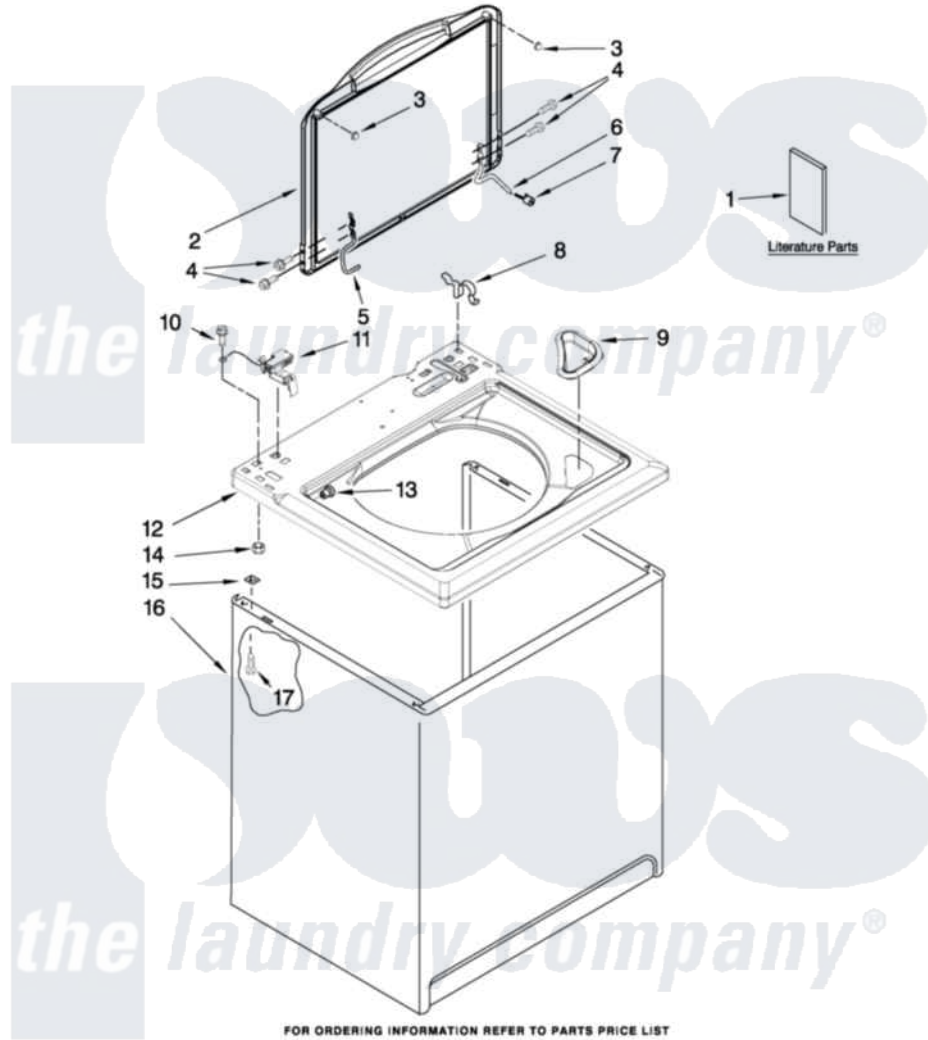

Maytag 7MMPM0320WQ0 01 - TOP AND CABINET PARTS

MAYTAG

TOP AND CABINET PARTS

For Model: 7MMPM0320WQ0
(White)

AUTOMATIC
WASHER

FOR ORDERING INFORMATION REFER TO PARTS PRICE LIST

4-09 Litho in U.S.A. (drd)(bay)

1

Part No. W10267998 Rev. A

Maytag Residential Maytag 7MMPM0320WQ0 Washer Parts Parts Diagram 01 - TOP AND CABINET PARTS

[Click on the part number to view part](#)

| Item | Original Part Number | Replaced By | Status | Part Description |
|------|---------------------------|---------------------------|---------------|--------------------------------------|
| 1 | W10245768 | | Not Available | Feature Sheet |
| " | W10155456 | | Not Available | Use & Care Guide |
| " | W10252085 | | Not Available | Energy Guide (Mexico) |
| " | W10224765 | | Not Available | Wiring Diagram |
| 2 | W10168897 | | | Lid Assembly |
| 3 | W10181289 | | | Bumper, Lid |
| 4 | W10119828 | | | Screw, Lid Hinge Mounting |
| 5 | 8559336 | W10225136 | | Hinge 7 Pad Assembly |
| 6 | 54583 | | | Hinge, Lid |
| 7 | 19119 | | | Bumper, Lid Hinge |
| 8 | 62780 | | | Clip, Top And Cabinet And Rear Panel |
| 9 | W10192089 | | | Dispenser, Bleach |
| 10 | 3351614 | | | Screw, Gearcase Cover Mounting |
| 11 | 8318084 | | | Switch, Lid |
| 12 | W10194868 | | | Top |

| | | | |
|----|---------------------------|------------------------|----------------------------|
| 13 | 8319539 | | Bearing, Lid Hinge |
| 14 | 8533959 | 680762 | Nut |
| 15 | 62750 | | Spacer, Cabinet To Top (4) |
| 16 | 63424 | | Cabinet |
| 17 | W10165554 | | Screw, 10-16 X 3/8 |